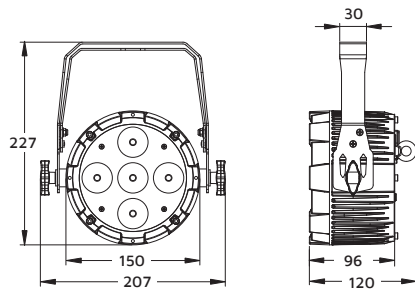

PARRGBW5X8

5x 8 W RGBW PARCAN

PAR5X8A

5x 8 W RGBA PARCAN

Compact 4-in-1 fixtures with RGB and either White or Amber LEDs.

Lux	@ 22° PARRGBW5X8				
	1.0m	2.0m	3.0m	4.0m	5.0m
	Ø0.39	Ø0.78	Ø1.17	Ø1.56	Ø1.94
R	1,784	457	210	118	78
G	1,743	467	213	121	81
B	2,327	588	273	149	98
W	2,648	786	357	201	135
Full	7,190	1,910	883	489	338

Lux	@ 55° PARRGBW5X8 optional				
	1.0m	2.0m	3.0m	4.0m	5.0m
	Ø1.04	Ø2.08	Ø3.12	Ø4.16	Ø5.21
R	636	147	69	39	28
G	1,020	263	121	72	48
B	640	160	70	40	30
W	1,080	274	127	74	51
Full	2,570	668	307	178	123

Lux	@ 22° PAR5X8A				
	1.0m	2.0m	3.0m	4.0m	5.0m
	Ø0.39	Ø0.78	Ø1.17	Ø1.56	Ø1.94
R	2,600	626	271	157	108
G	2,810	728	325	190	120
B	2,100	500	230	135	82
A	2,310	520	260	142	95
Full	5,350	1,350	605	348	235

Lux	@ 55° PAR5X8A optional				
	1.0m	2.0m	3.0m	4.0m	5.0m
	Ø1.04	Ø2.08	Ø3.12	Ø4.16	Ø5.21
R	620	153	76	44	32
G	757	203	96	58	43
B	550	130	70	40	30
A	630	163	82	48	35
Full	1,700	460	225	137	100

Photometrics	
Light Source	PARRGBW5X8: 5x 8 W RGBW 4-in-1 LEDs PAR5X8A: 5x 8 W RGBA 4-in-1 LEDs
Beam Angle	22° (optional: 55°)
Output	PARRGBW5X8: 1,910 lux @ 2 m @ 22° full on PAR5X8A: 1,350 lux @ 2 m @ 22° full on
PWM	2,940 Hz
LED Lifespan	50,000 hours
Effects	
Dimming	0~100%, 8-bit + 3x 16-bit dimming curves
Strobe	1~30 Hz
Power	
Input Voltage	100~240 V AC, 50/60 Hz
Power Consumption	40 W
Connection	IEC in
Control	
Operation Modes	DMX, manual, auto, sound active, master/slave, multi-fixture chase
Control Protocol	DMX512
DMX Channels	2/3/4/6/10
Control Interface	3-pin XLR (optional: 5-pin XLR)
Display	4-button LCD control panel
Housing	
Housing Materials	Die cast aluminium
Housing Finish	Matte black
Cooling	Fanless cooling with temperature protection
IP Rating	IP20
Net Weight	1.9 kg
Accessories	
Optional	Road Case: PAR5CASEWC, PAR5BDCASEWC Rotating Barn Door: PAR5RBD