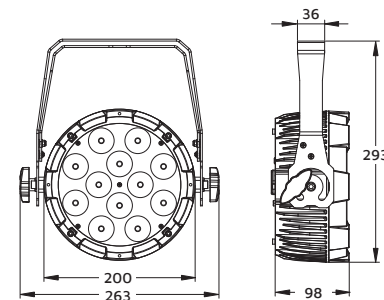

PARRGBW12X8

12x 8 W RGBW PARCAN

PAR12X8A

12x 8 W RGBA PARCAN

12 LED 4-in-1 fixtures with RGB and either White or Amber LEDs.

Photometrics	
Light Source	PARRGBW12X8: 12x 8 W RGBW 4-in-1 LEDs PAR12X8A: 12x 8 W RGBA 4-in-1 LEDs
Beam Angle	22° (optional: 55°)
Output	PARRGBW12X8: 4,310 lux @ 2 m @ 22° full on PAR12X8A: 4,200 lux @ 2 m @ 22° full on
PWM	2,940 Hz
LED Lifespan	50,000 hours
Effects	
Dimming	0~100%, 8-bit + 3x 16-bit dimming curves
Strobe	1~30 Hz
Power	
Input Voltage	100~240 V AC, 50/60 Hz
Power Consumption	98 W
Connection	IEC in/out
Control	
Operation Modes	DMX, manual, auto, sound active, master/slave, multi-fixture chase
Control Protocol	DMX512
DMX Channels	2/3/4/6/10
Control Interface	3-pin XLR (optional: 5-pin XLR)
Display	4-button LCD control panel
Housing	
Housing Materials	Die cast aluminium
Housing Finish	Matte black
Cooling	Fanless cooling with temperature protection
IP Rating	IP20
Net Weight	3.2 kg
Accessories	
Optional	Road Case: PAR12CASEWC, PAR12BDCASEWC Rotating Barn Door: PAR12RBD

Lux	@ 22° PARRGBW12X8				
	1.0m	2.0m	3.0m	4.0m	5.0m
	Ø0.39	Ø0.78	Ø1.17	Ø1.56	Ø1.94
R	3,957	977	430	245	160
G	3,900	1,092	485	280	185
B	4,690	1,200	558	308	205
W	6,000	1,700	747	428	282
Full	15,740	4,310	1,911	1,056	693

Lux	@ 55° PARRGBW12X8 optional				
	1.0m	2.0m	3.0m	4.0m	5.0m
	Ø1.04	Ø2.08	Ø3.12	Ø4.16	Ø5.21
R	1,405	325	155	90	68
G	2,480	655	310	190	130
B	2,150	580	270	165	96
W	3,190	840	395	240	165
Full	6,850	1,785	845	520	360

Lux	@ 55° PAR12X8A optional				
	1.0m	2.0m	3.0m	4.0m	5.0m
	Ø1.04	Ø2.08	Ø3.12	Ø4.16	Ø5.21
R	1,400	345	153	86	62
G	1,658	440	207	124	87
B	1,150	280	130	80	50
A	1,350	357	167	93	65
Full	3,940	1,030	470	280	192