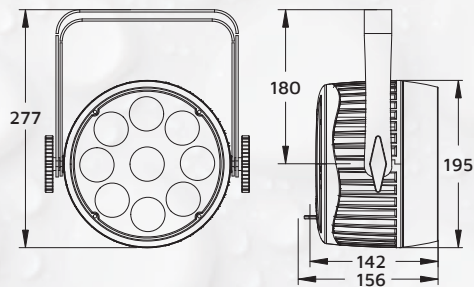

PAR9X150

9x 15 W OUTDOOR RGBW PARCAN

The **PAR9X150** is a mid-sized outdoor rated fixture, featuring 9x 15 W RGBW LEDs in a die-cast aluminium housing, a 25° beam angle and the ability to install wireless DMX.

Lux @ 25°	@ 25°			
	2.0m	4.0m	6.0m	8.0m
	Ø 0.88	Ø 1.77	Ø 2.65	Ø 3.55
R	3,950	470	159	68
G	7,220	854	324	142
B	10,550	1,405	487	205
W	6,790	814	298	115
Full	22,500	3,040	950	402

Photometrics

Light Source	9x 15 W RGBW 4-in-1 LEDs
Beam Angle	25°
Output	22,500 lux @ 2 m full on
PWM	20,000 Hz
LED Lifespan	50,000 hours

Effects

Dimming	0~100%, 3 dimming curves
Strobe	0.5~20 Hz

Power

Input Voltage	100~240 V AC, 50/60 Hz
Power Consumption	150 W
Connection	Seetronic® outdoor TRUE1 in/out

Control

Operation Modes	DMX, manual, auto, sound active, master/slave
RDM	Change DMX Address
Control Protocol	DMX512, RDM, (optional: Wireless DMX)
DMX Channels	4/6/8
Control Interface	Seetronic® 3-pin outdoor DMX in/out
Display	Full colour LCD touch screen

Housing

Housing Materials	Die-cast aluminium
Housing Finish	Matte black
Cooling	Fanless cooling with temperature protection
IP Rating	IP65
Net Weight	6.5 kg

Accessories

Included	1x 1 m Seetronic® outdoor powerkon extension cable 1x 1 m Seetronic® outdoor DMX extension cable
Optional	Road Case: PAR9CASE Barn Door: PAR9BD