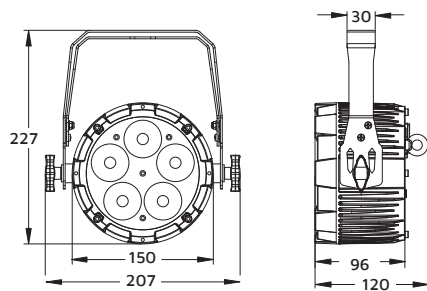

PAR5X12

5x 12 W RGBWAU PARCAN

The **PAR5X12** is a compact 6-in-1 par fixture with 5x 12 W RGBWAU LEDs. A 30° beam angle is standard, with optional 15° or 55° lenses available.

Lux @ 30°					
	1.0m	2.0m	3.0m	4.0m	5.0m
	Ø0.54	Ø1.07	Ø1.61	Ø2.14	Ø2.68
R	980	265	105	60	41
G	1,350	350	165	90	62
B	925	250	112	65	45
W	1,680	560	250	145	98
A	850	220	90	50	38
U	260	68	30	18	12
Full	5,800	1,420	635	365	235

Lux @ 55° optional					
	1.0m	2.0m	3.0m	4.0m	5.0m
	Ø1.04	Ø2.08	Ø3.12	Ø4.16	Ø5.21
R	330	79	36	20	14
G	570	140	67	40	28
B	370	90	45	35	25
W	680	180	83	48	32
A	345	87	41	23	16
U	42	11	5	4	2
Full	1,730	450	204	123	85

Photometrics	
Light Source	5x 12 W RGBWAU 6-in-1 LEDs
Beam Angle	30° (optional: 15°, 55°)
Output	1,420 lux @ 2 m @ 30° full on
PWM	2,940 Hz
LED Lifespan	50,000 hours
Effects	
Dimming	0~100%, 8-bit + 3x 16-bit dimming curves
Strobe	1~30 Hz
Power	
Input Voltage	100~240V AC, 50/60 Hz
Power Consumption	50 W
Connection	NEUTRIK® powerCON in/out
Control	
Operation Modes	DMX, manual, auto, sound active, master/slave, multi fixture chase
Control Protocol	DMX512
DMX Channels	2/3/6/8/12
Control Interface	3-pin XLR (optional: 5-pin XLR)
Display	4-button LCD control panel
Housing	
Housing Materials	Die cast aluminium
Housing Finish	Matte black
Cooling	Fanless cooling with temperature protection
IP Rating	IP20
Net Weight	1.9 kg
Accessories	
Optional	Road Case: PAR5CASEWC, PAR5BDCASEWC Rotating Barn Door: PAR5RBD