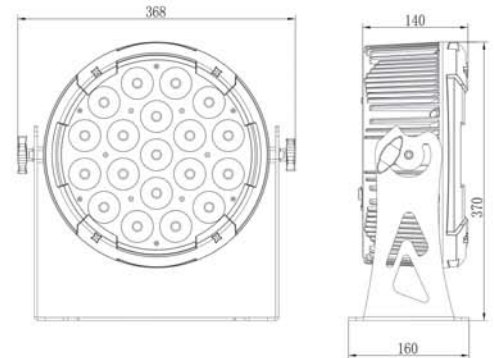

PAR19X15

19 X 15W RGBW Section Control Pro PAR

Distance

1.0 2.0 3.0 4.0 5.0

| | |
|-------------------|----------------------------|
| MODEL | PAR19X15 |
| Description | 19 x 15W RGBW Pro PAR |
| Series | Professional PAR Can |
| POWER | |
| Power Consumption | 250W |
| Line Voltage | 100-240V AC |
| Frequency | 50Hz to 60Hz |
| Power Connection | Neutrik® powerCON In / Out |

| | |
|---------------------|-----------------------------|
| PHOTOMETRICS | |
| Light Source | 19 x 15W RGBW LEDs |
| Beam Angle | 25° (Optional 9°, 15°, 50°) |
| Output (@2M) | 12,000 lux |
| PWM | 1,200 Hz |
| LED Lifespan | 50,000 hours |

| | |
|-------------------|----------------------------|
| HOUSING | |
| Housing Materials | Die-cast Aluminium Housing |
| Housing Finish | Matte Black |
| Cooling | Fanless Cooling |
| Dimension (mm) | 368 X 370 X 160 |
| Net Weight | 9.5 kg |

| LUX @ 25° | ∅ 0.44 | ∅ 0.89 | ∅ 1.33 | ∅ 1.77 | ∅ 2.22 |
|-----------|--------|--------|--------|--------|--------|
| R | 11000 | 2500 | 1200 | 660 | 440 |
| G | 17000 | 4700 | 2100 | 1220 | 800 |
| B | 3900 | 1150 | 525 | 300 | 200 |
| W | 20000 | 5700 | 2600 | 1460 | 950 |
| Full | 41000 | 12000 | 5240 | 2970 | 1940 |