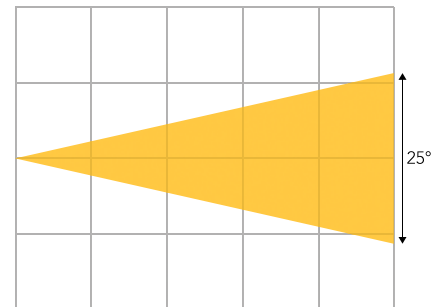

PAR19X15

19 X 15W RGBW Section Control Pro PAR

Distance

1.0 2.0 3.0 4.0 5.0

| | |
|-------------------|----------------------------|
| MODEL | PAR19X15 |
| Description | 19 x 15W RGBW Pro PAR |
| Series | Professional PAR Can |
| POWER | |
| Power Consumption | 250W |
| Line Voltage | 100-240V AC |
| Frequency | 50Hz to 60Hz |
| Power Connection | Neutrik® powerCON In / Out |

| | |
|---------------------|-----------------------------|
| PHOTOMETRICS | |
| Light Source | 19 x 15W RGBW LEDs |
| Beam Angle | 25° (Optional 9°, 15°, 50°) |
| Output (@2M) | 12,000 lux |
| PWM | 1,200 Hz |
| LED Lifespan | 50,000 hours |

| LUX @ 25° | ∅ 0.44 | ∅ 0.89 | ∅ 1.33 | ∅ 1.77 | ∅ 2.22 |
|-----------|--------|--------|--------|--------|--------|
| R | 11000 | 2500 | 1200 | 660 | 440 |
| G | 17000 | 4700 | 2100 | 1220 | 800 |
| B | 3900 | 1150 | 525 | 300 | 200 |
| W | 20000 | 5700 | 2600 | 1460 | 950 |
| Full | 41000 | 12000 | 5240 | 2970 | 1940 |