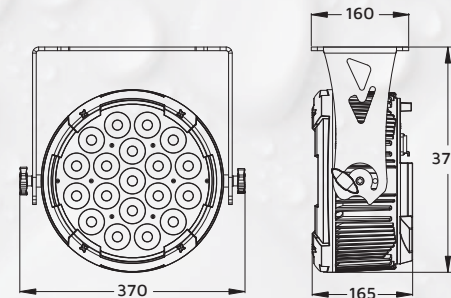

# PAR19X150

19x 15 W OUTDOOR RGBW PARCAN WITH SECTION CONTROL

The **PAR19X150** is a solid outdoor par fixture which comes standard with 25° lenses, which can be changed to 9°, 15° or 50° to suit varying applications and beam throws.

<b>Photometrics</b>		<b>Section Control</b>	3
Light Source	19x 15 W RGBW 4-in-1 LEDs	RDM	Change DMX Address
Beam Angle	25° (optional: 9°, 15°, 50°)	Control Protocol	DMX512, RDM
Output	12,000 lux @ 2 m @ 25° full on	DMX Channels	3/4/6/7/10/12/14/24
PWM	2,940 Hz	Control Interface	Seetronic 3-pin outdoor DMX in/out
LED Lifespan	50,000 hours	Display	4-button LCD control panel
<b>Effects</b>		<b>Housing</b>	
Dimming	0~100%, 8/16-bit	Housing Materials	Die-cast aluminium
Fade Modes	5	Housing Finish	Matte black
Strobe	1~25 Hz	Cooling	Fanless cooling with temperature protection
<b>Power</b>		IP Rating	IP65
Input Voltage	100~240 V AC, 50/60 Hz	Net Weight	9.5 kg
Power Consumption	250 W	<b>Accessories</b>	
Connection	Seetronic® outdoor TRUE1 in/out	Included	1x 1 m Seetronic® outdoor powercon extension cable 1x 1 m Seetronic® outdoor DMX extension cable
<b>Control</b>		Optional	Road Case: PAR19CASE Rigging: 1x omega bracket with 1/4 turn quick locks
Operation Modes	DMX, manual, auto, sound active, master/slave, multi fixture chase		

Lux @ 25°					
	1.0m	2.0m	3.0m	4.0m	5.0m
	Ø0.44	Ø0.89	Ø1.33	Ø1.77	Ø2.22
<b>R</b>	11,000	2,500	1,200	660	440
<b>G</b>	17,000	4,700	2,100	1,220	800
<b>B</b>	3,900	1,150	525	300	200
<b>W</b>	20,000	5,700	2,600	1,460	950
<b>Full</b>	41,000	12,000	5,240	2,970	1,940

Lux @ 50° optional					
	1.0m	2.0m	3.0m	4.0m	5.0m
	Ø0.93	Ø1.87	Ø2.80	Ø3.73	Ø4.66
<b>R</b>	3,850	1,003	490	298	213
<b>G</b>	6,500	1,706	801	481	338
<b>B</b>	2,306	630	290	170	128
<b>W</b>	7,020	1,835	870	528	373
<b>Full</b>	15,200	4,010	1,905	1,150	824