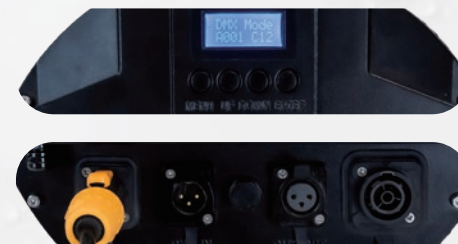

# PAR19X150

19x 15 W OUTDOOR RGBW PARCAN WITH SECTION CONTROL

The **PAR19X150** is a solid outdoor par fixture which comes standard with 25° lenses, which can be changed to 9°, 15° or 50° to suit varying applications and beam throws.

<b>Photometrics</b>		<b>Section Control</b>	3
Light Source	19x 15 W RGBW 4-in-1 LEDs	RDM	Change DMX Address
Beam Angle	25° (optional: 9°, 15°, 50°)	Control Protocol	DMX512, RDM
Output	12,000 lux @ 2 m @ 25° full on	DMX Channels	3/4/6/7/10/12/14/24
PWM	2,940 Hz	Control Interface	Seetronic 3-pin outdoor DMX in/out
LED Lifespan	50,000 hours	Display	4-button LCD control panel
<b>Effects</b>		<b>Housing</b>	
Dimming	0~100%, 8/16-bit	Housing Materials	Die-cast aluminium
Fade Modes	5	Housing Finish	Matte black
Strobe	1~25 Hz	Cooling	Fanless cooling with temperature protection
<b>Power</b>		IP Rating	IP65
Input Voltage	100~240 V AC, 50/60 Hz	Net Weight	9.5 kg
Power Consumption	250 W	<b>Accessories</b>	
Connection	Seetronic® outdoor TRUE1 in/out	Included	1x 1 m Seetronic® outdoor powercon extension cable 1x 1 m Seetronic® outdoor DMX extension cable
<b>Control</b>		Optional	Road Case: PAR19CASE Rigging: 1x omega bracket with 1/4 turn quick locks
Operation Modes	DMX, manual, auto, sound active, master/slave, multi fixture chase		