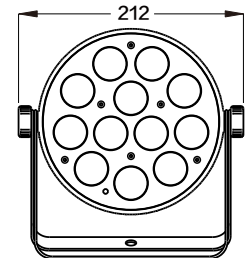

PAR12X8L

12 X 8W RGBW
LED PAR

Power

Input Voltage	100-240V AC, 50/60Hz
Power Consumption	60W
Connection	IEC in/out

Photometrics

Light Source	12pcs 8W RGBW LEDs
Beam Angle	40°
Output	4,950lux @ 2m
PWM	12,000Hz
LED Lifespan	50,000hours

Effects

Dimming	0-100%
Strobe	1-20Hz

EVENT LIGHTING lite

www.event-lighting.com.au

Control

Protocol	DMX512
DMX Channels	4/9
Interface	3-pin XLR in/out
Auto Program	Yes
Sound Active	Yes
IR Remote Control	Yes
Display	4-button 4-digit LED display control panel

Housing

Materials	Die-cast aluminium
Finishing	Matte black
IP Rating	IP20
Cooling	No fan
Net Weight	1.85kg

Misc (Optional)

Carry Bag	PAR12LBAG
-----------	-----------

Lux Chart @ 40°

	1m	2m	3m	4m	5m
	Ø0.73	Ø1.46	Ø2.18	Ø2.91	Ø3.64
R	3,300	850	370	230	140
G	3,700	1,055	480	290	180
B	5,500	1,626	705	415	260
W	4,200	1,256	570	335	222
FULL	13,800	4,950	1,960	850	700