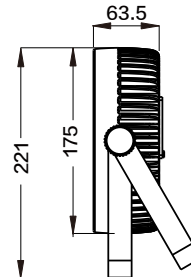

EVENT LIGHTING lite

www.event-lighting.com.au