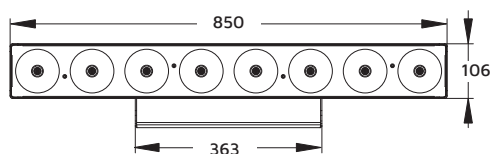

# PAN8X1X30

8x 30 W COB RGB LED PIXEL CONTROL PANEL

The Event Lighting PAN series feature bright 30W RGB COB LEDs with a wide beam angle, making them ideal for wash and cyclorama duties. The aluminium housing is fanless, making them silent and virtually maintenance free.

<b>Photometric</b>	
Light Source	8x 30 W RGBW COB LEDs
Beam Angle	60°
Output	1,972 lux @ 2 m
PWM	11,700 Hz
LED Lifespan	50,000 hours
<b>Effects</b>	
Dimming	0~100%, 8-bit + 4x 16-bit dimming curves
Strobe	1~30 Hz
<b>Power</b>	
Input Voltage	100~240 V AC, 50/60 Hz
Power Consumption	200W
Connection	IEC in/out
<b>Control</b>	
Operation Modes	DMX, manual, auto, sound active, master/slave, multi fixture chase
Control Protocol	DMX512
DMX Channels	3/5/9/24/29
Control Interface	3-pin XLR (optional: 5-pin XLR)
Display	4-button LCD control panel
<b>Housing</b>	
Housing Materials	Aluminium
Housing Finish	Matte black
Cooling	Fanless cooling with temperature control
IP Rating	IP20
Net Weight	6.2 kg
<b>Accessories</b>	
Optional	Road Case: PAN8X1CASE4WC

Lux @ 60°					
	1.0m	2.0m	3.0m	4.0m	5.0m
	Ø1.15	Ø2.31	Ø3.46	Ø4.62	Ø5.77
<b>R</b>	2,052	627	326	198	132
<b>G</b>	1,848	590	293	179	121
<b>B</b>	2,039	649	323	192	130
<b>Full</b>	6,090	1,972	1,004	613	422