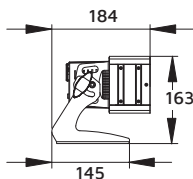

# PAN8X1X30

8x 30 W COB RGB LED PIXEL CONTROL PANEL

The Event Lighting PAN series feature bright 30W RGB COB LEDs with a wide beam angle, making them ideal for wash and cyclorama duties. The aluminium housing is fanless, making them silent and virtually maintenance free.

<b>Photometric</b>	
Light Source	8x 30 W RGBW COB LEDs
Beam Angle	60°
Output	1,972 lux @ 2 m
PWM	11,700 Hz
LED Lifespan	50,000 hours
<b>Effects</b>	
Dimming	0~100%, 8-bit + 4x 16-bit dimming curves
Strobe	1~30 Hz
<b>Power</b>	
Input Voltage	100~240 V AC, 50/60 Hz
Power Consumption	200W
Connection	IEC in/out
<b>Control</b>	
Operation Modes	DMX, manual, auto, sound active, master/slave, multi fixture chase
Control Protocol	DMX512
DMX Channels	3/5/9/24/29
Control Interface	3-pin XLR (optional: 5-pin XLR)
Display	4-button LCD control panel
<b>Housing</b>	
Housing Materials	Aluminium
Housing Finish	Matte black
Cooling	Fanless cooling with temperature control
IP Rating	IP20
Net Weight	6.2 kg
<b>Accessories</b>	
Optional	Road Case: PAN8X1CASE4WC

Lux @ 60°					
	1.0m	2.0m	3.0m	4.0m	5.0m
	Ø1.15	Ø2.31	Ø3.46	Ø4.62	Ø5.77
<b>R</b>	2,052	627	326	198	132
<b>G</b>	1,848	590	293	179	121
<b>B</b>	2,039	649	323	192	130
<b>Full</b>	6,090	1,972	1,004	613	422