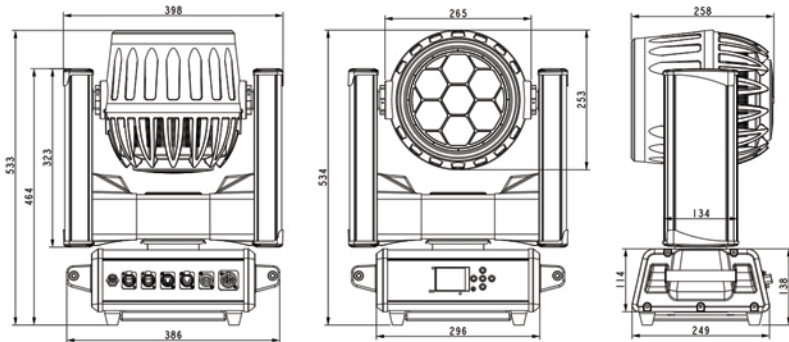

# M7IPW40RGBW

7X 40W Outdoor RGBW Pixel Control Wash Zoom Head

LUX @ 5°	∅ 0.26	∅ 0.44	∅ 0.65	∅ 0.87
R	7,100	2,330	1,050	615
G	1,340	4,620	2,310	1,432
B	3,034	1,070	548	259
W	1,860	6,480	3,310	1,893
Full	37,000	13,200	6,220	3,800

LUX @ 45°	∅ 2.49	∅ 4.14	∅ 6.21	∅ 8.28
R	363	117	60.1	58
G	740	267	136	103
B	175	65.5	32.2	30
W	949	338	175	131
Full	1,950	695	359	254

**MODEL** M7IPW40RGBW

Description 7X 40W RGBW Outdoor Pixel Control Wash Zoom Head  
Series Wash Head

**POWER**

Power Consumption 249W  
Input Voltage 100 – 240V AC 50 / 60Hz  
Power Connection Seetronic® True 1 In / Out

**PHOTOMETRICS**

Light Source 7X 40W Osram® RGBW LEDs  
Beam Angle 5° to 45°  
Output (@3M at 5°) 37,000 lux (RGBW)  
PWM 1,200 Hz  
LED Lifespan 60,000 hours