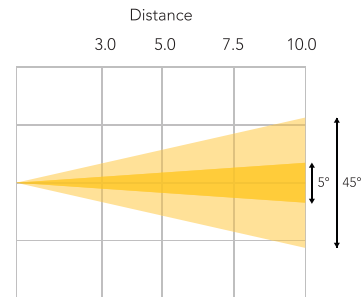

# M7IPW40RGBW

7X 40W Outdoor RGBW Pixel Control Wash Zoom Head

LUX @ 5°	∅ 0.26	∅ 0.44	∅ 0.65	∅ 0.87
R	7,100	2,330	1,050	615
G	1,340	4,620	2,310	1,432
B	3,034	1,070	548	259
W	1,860	6,480	3,310	1,893
Full	37,000	13,200	6,220	3,800

LUX @ 45°	∅ 2.49	∅ 4.14	∅ 6.21	∅ 8.28
R	363	117	60.1	58
G	740	267	136	103
B	175	65.5	32.2	30
W	949	338	175	131
Full	1,950	695	359	254

**MODEL** M7IPW40RGBW

Description 7X 40W RGBW Outdoor Pixel Control Wash Zoom Head  
Series Wash Head

**POWER**

Power Consumption 249W  
Input Voltage 100 – 240V AC 50 / 60Hz  
Power Connection Seetronic® True 1 In / Out

**PHOTOMETRICS**

Light Source 7X 40W Osram® RGBW LEDs  
Beam Angle 5° to 45°  
Output (@3M at 5°) 37,000 lux (RGBW)  
PWM 1,200 Hz  
LED Lifespan 60,000 hours