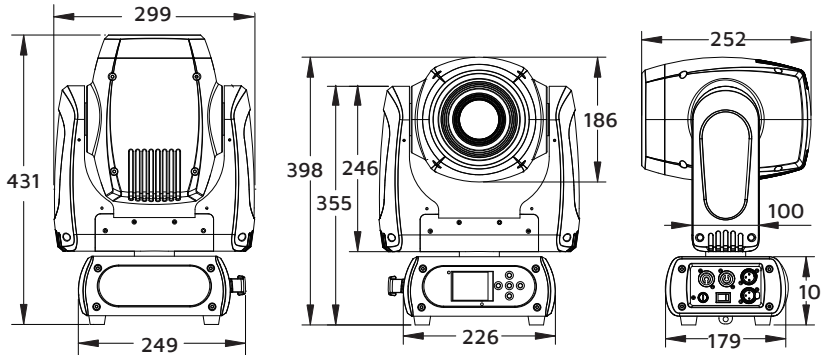

M1S80W

80 W LED SPOT MOVING HEAD

MOVING HEAD

| Lux | 2.5m | 5.0m | 7.5m | 10.0m |
|-------|--------|-------|-------|--------|
| @ 10° | 00.44 | 00.87 | 01.31 | 01.75 |
| | 16,400 | 3,895 | 1,850 | 1,1040 |
| @ 16° | 00.70 | 01.41 | 02.11 | 02.81 |
| | 7,260 | 1,750 | 836 | 490 |

The **M1S80W** features an advanced 8000 K 80 W white LED module and a manually adjustable beam angle of 13 to 16°. There are also 8 vibrant colours, 7 dynamic rotating gobos and a 16-facet prism. All rolled into a compact fixture, perfect for small-medium club installations and productions.

Photometrics

| | |
|---------------|---|
| Light Source | 80 W White LED, 8,000 K |
| Beam Angle | 10°~16° |
| Output | 1,826 lumen, 8,388 lux @ 2.5 m @ 13° |
| PWM | 1,200 Hz |
| LED Lifespan | 60,000 hours |
| Colour | Linear CMY & CTO |
| Colour Wheel | 8 colours + open |
| Fixed Gobo | 7 + open |
| Rotating Gobo | 7 + open, interchangeable (outside ø23.9 mm, inside ø19 mm) |