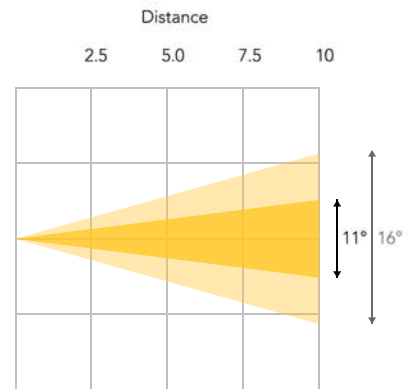

M1S75W

75W LED Spot Moving Head

	Ø 0.48	Ø 0.96	Ø 1.44	Ø 1.93
LUX @ 11°	9,530	2,765	1,250	760
LUX @ 16°	4,723	1,280	632	393

Colour Wheel

GOBOS Wheel

MODEL	M1S75W
Description	75W LED Spot Moving Head
Series	Spot Head
POWER	
Power Consumption	160W
Line Voltage	100-240V AC
Frequency	50Hz to 60Hz
Power Connection	Neutrik® powerCON In

EFFECTS	
Dimming	0 - 100%
Strobe	0.5 Hz - 26 Hz
Zoom	11° - 16° (Manual Zoom)
Focus	Linear via DMX
Prism	3 Facet

CONTROL	
Operational Modes	DMX, Auto Program, Sound Active, Master / Slave
RDM	Yes
DMX Protocol	DMX512 (W-DMX™ Optional)
DMX Channel Mode	15 / 18 / 11 / 13
DMX Interface	3-Pin XLR
Display	2.4" Colour LCD Control Panel with back-up power

PHOTOMETRICS	
Light Source	75W White LED
Beam Angle	11° - 16°
Output (@2.5M)	9,530 lux at 11° 4,723 lux at 16°
PWM	1,200 Hz
LED Lifespan	60,000 hours

MOVEMENT	8-bit / 16-bit
Pan	630° (4.0s) / 540° (3.58s)
Tilt	265° (2.8s)

COLOUR 8 Colours + Open

GOBOS
Rotating 1 x 7 Patterns + Open
Interchangeable (outside Ø23mm, inside Ø18mm)

HOUSING	
Housing Materials	ABS & Steel
Housing Finish	Matte Black
Cooling	Multi Sensor Thermostat Controlled Variable Speed Fan
Dimension (mm)	299 X 234 X 413
Net Weight	10 kg
Rigging	1 x Omega Brackets with 1/4-turn