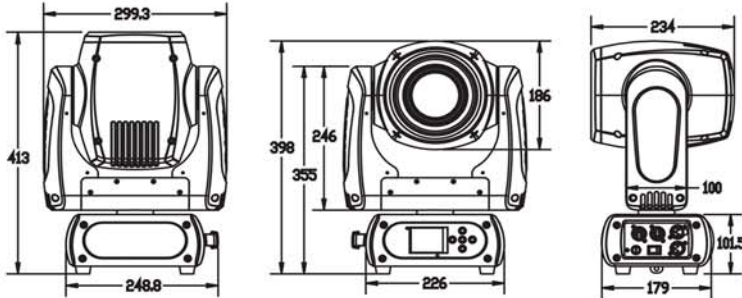

M1S75W

75W LED Spot Moving Head

	Ø 0.48	Ø 0.96	Ø 1.44	Ø 1.93
LUX @ 11°	9,530	2,765	1,250	760
LUX @ 16°	4,723	1,280	632	393

Colour Wheel

GOBOS Wheel

MODEL	M1S75W
Description	75W LED Spot Moving Head
Series	Spot Head
POWER	
Power Consumption	160W
Line Voltage	100-240V AC
Frequency	50Hz to 60Hz
Power Connection	Neutrik® powerCON In

PHOTOMETRICS	
Light Source	75W White LED
Beam Angle	11° - 16°
Output (@2.5M)	9,530 lux at 11° 4,723 lux at 16°
PWM	1,200 Hz
LED Lifespan	60,000 hours

MOVEMENT	8-bit / 16-bit
Pan	630° (4.0s) / 540° (3.58s)
Tilt	265° (2.8s)

COLOUR 8 Colours + Open

GOBOS
Rotating 1 x 7 Patterns + Open
Interchangeable (outside Ø23mm, inside Ø18mm)

HOUSING	
Housing Materials	ABS & Steel
Housing Finish	Matte Black
Cooling	Multi Sensor Thermostat Controlled Variable Speed Fan
Dimension (mm)	299 X 234 X 413
Net Weight	10 kg
Rigging	1 x Omega Brackets with 1/4-turn