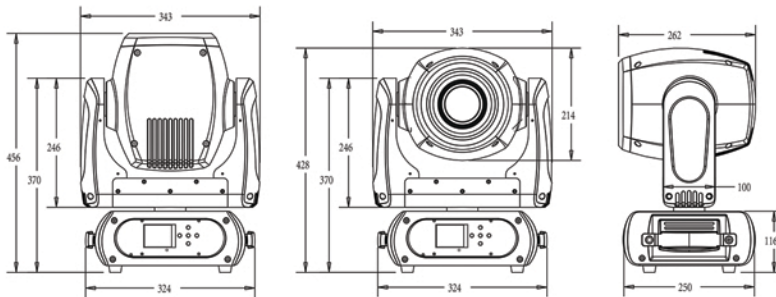

M1S180W

180W LED Profile Spot Head

LUX @ 12°	Ø 0.53	Ø 1.05	Ø 1.58	Ø 2.1
	25,300	6,400	2,890	1,640

Colour Wheel

GOBO Fixed Wheel

GOBOS Rotating Wheel

MODEL	M1S180W
Description	180W LED Profile Spot Head
Series	Profile Spot Head
POWER	
Power Consumption	186W
Input Voltage	100 – 240V AC 50 / 60Hz
Power Connection	Neutrik® powerCON In / Out
PHOTOMETRICS	
Light Source	8,000K 180W White LED
Beam Angle	12°
Output	11,000 lumen
Output (@2.5M)	25,300 lux
PWM	1,200 Hz
LED Lifespan	60,000 hours
OPTIONAL	
Road Case	MCASE2LS

EFFECTS	
Dimming	0 - 100%
Strobe	0.5 Hz - 26 Hz
Focus	Electronic Linear
Prism	3-facet, 8-facet & Frost
Iris	Yes
MOVEMENT	
Pan	630° (3.2s) / 540° (2.9s)
Tilt	233° (1.9s)
COLOUR	8 Colours + Open
GOBOS	
Fixed	7 Patterns + Open
Rotating	7 Patterns + Open
	Interchangeable (outside Ø27mm, inside Ø22mm)

CONTROL	
Operation	DMX, Auto Program, Sound Active, Master / Slave
RDM	Yes
DMX Protocol	DMX512 (W-DMX™ Optional)
DMX Channels	23 / 24 / 14 / 16
DMX Interface	3-Pin XLR
Display	2.4" Colour LCD Control Panel with back-up power
HOUSING	
Housing Materials	ABS & Steel
Housing Finish	Matte Black
Cooling	Multi Sensor Thermostat Controlled Variable Speed Fan
Net Weight (kg)	14
Rigging	2X Omega Brackets with 1/4-turn locks