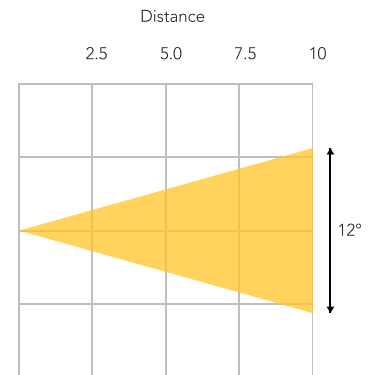

M1S180W

180W LED Profile Spot Head

LUX @ 12°	Ø 0.53	Ø 1.05	Ø 1.58	Ø 2.1
	25,300	6,400	2,890	1,640

Colour Wheel

GOBO Fixed Wheel

GOBOS Rotating Wheel

MODEL	M1S180W
Description	180W LED Profile Spot Head
Series	Profile Spot Head
POWER	
Power Consumption	186W
Input Voltage	100 – 240V AC 50 / 60Hz
Power Connection	Neutrik® powerCON In / Out
PHOTOMETRICS	
Light Source	8,000K 180W White LED
Beam Angle	12°
Output	11,000 lumen
Output (@2.5M)	25,300 lux
PWM	1,200 Hz
LED Lifespan	60,000 hours
OPTIONAL	
Road Case	MCASE2LS

EFFECTS	
Dimming	0 - 100%
Strobe	0.5 Hz - 26 Hz
Focus	Electronic Linear
Prism	3-facet, 8-facet & Frost
Iris	Yes
MOVEMENT	
Pan	630° (3.2s) / 540° (2.9s)
Tilt	233° (1.9s)
COLOUR	8 Colours + Open
GOBOS	
Fixed	7 Patterns + Open
Rotating	7 Patterns + Open
	Interchangeable (outside Ø27mm, inside Ø22mm)