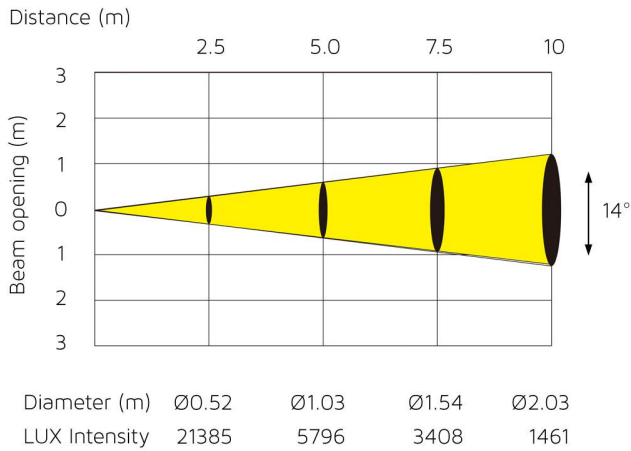

Beam angle: 14°

PWM: 1,200Hz

Colors: 1 color wheel with 8 colors + open

Gobos: 1pc 7 + open fixed gobo wheel, 1pc 7 + open interchangeable rotating gobo wheel (outside Ø27mm, inside Ø22mm).

Effect: 3 facets, 8 facets prism, frost, fast speed iris

Dimmer: 0-100% dimmer

Strobe: 0.5 - 26 Hz

Focus: linearly focusing controlled by DMX

Head movement: Pan: 630°(4.0 sec)or 540°(3.58 sec), Tilt 265°(2.8 sec).16-bit resolution, auto repositioning

Control: DMX512, 3-pin XLR interfaces, 21/24/14/16 channel mode

Other function: wireless DMX is available

2.4 inch colour LCD display with back-up power.

Thermostat Controlled, variable speed fan

RDM and software upgrade via DMX.

Net weight: 15Kg

Overall Size: 343x262x456mm

Rigging: 2pcs omega brackets with 1/4 – turn quick locks

Road case available

M1S150W Tech Specs

Photometric Data

DMX Chart

CH1	Pan	0 → 630/540°
CH2	Tilt	0 → 265°
CH3	Speed	0 → Pan/Tilt → 255
CH4	Shutter Function	Normal Pulse Random
CH5	Shutter	Open Slow Fast
CH6	Dimmer	0 255
CH7	Color Function	Slow Fast
CH8	Color	
CH9	Rot Gobo Function	
CH10	Rot Gobo	0 → 255 0 → 255
CH11	GoboRot Function	
CH12	Gobo Rot	0 → 250
CH13	Gobo Function	
CH14	Fixed Gobo	1-8 0 → 250
CH15	Prism	
CH16	Prism Rot	0 → 127 128 → 255
CH17	Focus Function	0 255 (5, 7.5, 10, 15, 20) m
CH18	Focus	
CH19	Iris Function	0 255
CH20	Iris	0 255
CH21	Control	(Pan&Tit, Color, Gobo, Other) Reset All Display off/on Hibernation