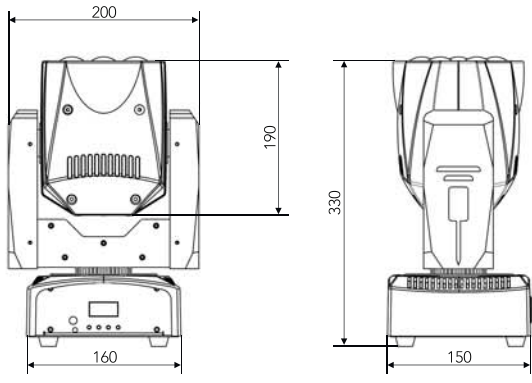

# LM7X12W

## 7X 12W RGBW Wash Zoom Head

**MODEL** LM7X12W  
**Description** 7 x 12W RGBW Wash Zoom  
**Head**  
**Series** Wash Head

**POWER**  
**Power Consumption** 95W  
**Line Voltage** 100-240V AC  
**Frequency** 50Hz to 60Hz  
**Power Connection** IEC In

**PHOTOMETRICS**  
**Light Source** 7 x 12W RGBW LEDs  
**Output (@3M at 6°)** 9,500 lux (RGBW)  
**PWM** 3,000 Hz  
**LED Lifespan** 20,000 hours

**EFFECTS**  
**Dimming** 0 - 100 %  
**Strobe** 1 Hz - 20 Hz  
**Zoom** 6° - 40°

**Movement** 8 / 16 bit  
**Pan** 540° (1.4 s)  
**Tilt** 190° (0.8 s)

**CONTROL**  
**Operational Modes** DMX, Auto Program, Sound Active, Master / Slave  
**DMX Protocol** DMX512  
**DMX Channel Mode** 16  
**DMX Interface** 3-Pin XLR  
**Display** 1" OLED Control Panel