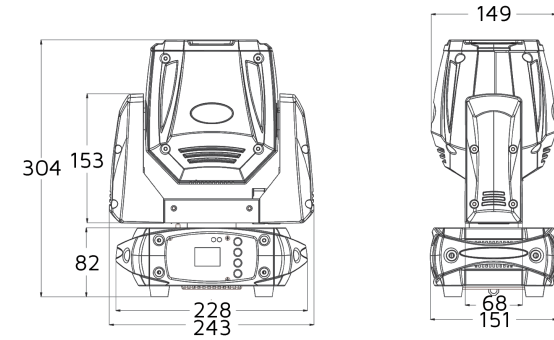

LM75B

<https://event-lighting.com.au/products/LM75B>

Scan for more info:

Model

Model LM75B

Description

Short Description 75 W Beam Moving Head

Photometrics

Light Source 1 x 75 W White LED

Beam Angle 2°

Output 98,460 lux @ 2.5 m

Effects

Dimming 0~100%

Prism 8-facet

Frost Yes

Movement

Display 1.44" LCD control panel

Housing

Materials Aluminium and ABS, matte black finish

Cooling Fan

IP Rating IP20

Net Weight 4.6 kgs

Rigging 1x omega bracket with 1/4 turn quick lock

Lux @ 2°

2.5m	5.0m	7.5m	10.0m
Ø0.21	Ø0.36	Ø0.51	Ø0.68
98,460	21,000	8,730	4,820

Colour Wheel

Fixed Gobo Wheel