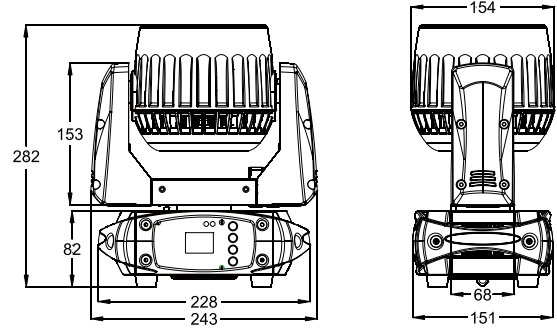

LM6X15

6 X 15W LED
WASH ZOOM
MOVING HEAD

EVENT LIGHTING lite

www.event-lighting.com.au

Power

Input Voltage	100-240V AC, 50/60Hz
Power Consumption	99W
Connection	PowerCon in

Photometric

Light Source	6pcs 15W RGBW LEDs
Beam Angle	6°-60°
Output	8,000lux @ 3m @ 6°
PWM	800Hz
LED Lifespan	50,000hours

Effects

Dimming	0-100%
Strobe	0.6-22Hz
Zoom	6°-60°

Movement

Pan	360°/540°/630°
Tilt	90°/180°/270°

Control

Protocol	DMX512
DMX Channels	15/13
Interface	3-pin XLR in/out
Auto Program	Yes
Sound Active	Yes
Display	4-button 1.44inch TFT LCD display control panel

Housing

Materials	Metal & flame retardant ABS
Finishing	Matte black
IP rating	IP20
Cooling	Fan
Net Weight	4kg

MISC (Optional)

Road case	LM4CASE
-----------	---------

**Lux Chart @ 6°**

	1m	3m	5m
	Ø0.11	Ø0.31	Ø0.52
R	8,700	1,304	434
G	16,400	2,130	774
B	19,400	2,690	927
W	20,000	2,854	1,018
FULL	61,800	8,000	2,740

Lux Chart @ 60°

	1m	3m	5m
	Ø1.16	Ø3.46	Ø5.77
R	1,000	120	77
G	1,500	166	115
B	2,010	207	135
W	2,030	219	135
FULL	5,790	617	270