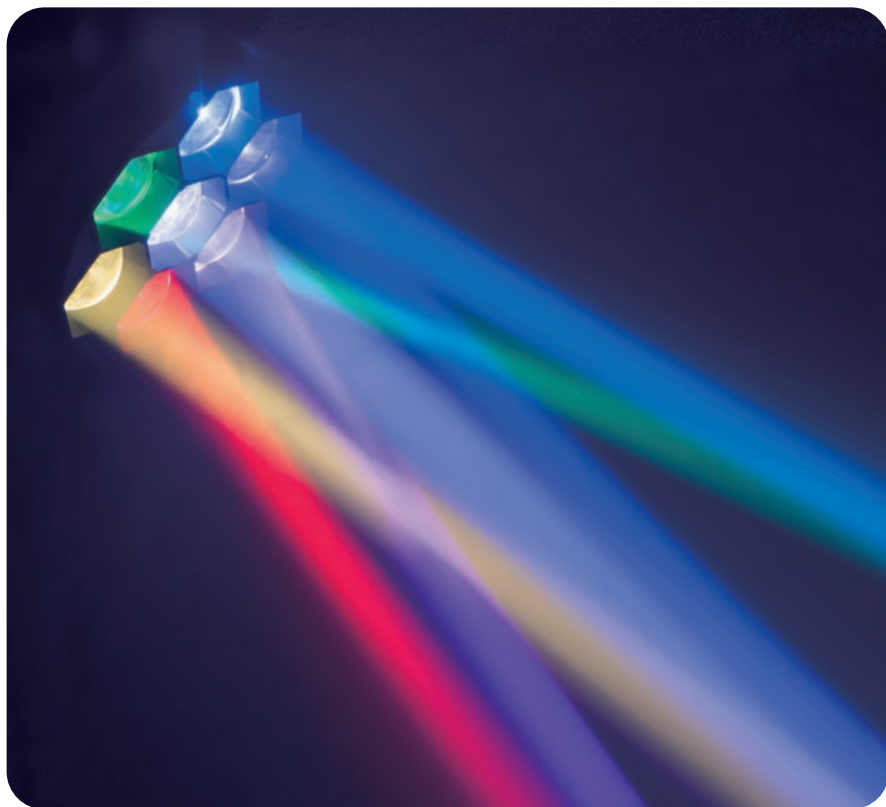

# ENFORCER7X60BE

7x 60 W RGBW ZOOM WASH MOVING HEAD WITH PIXEL CONTROL AND ROTATING FRONT LENS

New from Event Lighting is the **ENFORCER7X60BE** featuring 7 x 60W RGBW LEDs and producing the bee eye effect. The beam angle can be varied from 3.5 to 60°, and a multitude of built in macros provide for a variety of instantly accessible effects.

## Photometrics

Light Source	7x 60 W Osram® 4-in-1 LEDs, 2,500~8,000 K
Beam Angle	3.5°~60°
Output	180,900 lux @ 2 m @ 3.5°
PWM	300 Hz or 2,400 Hz
LED Lifespan	50,000 hours