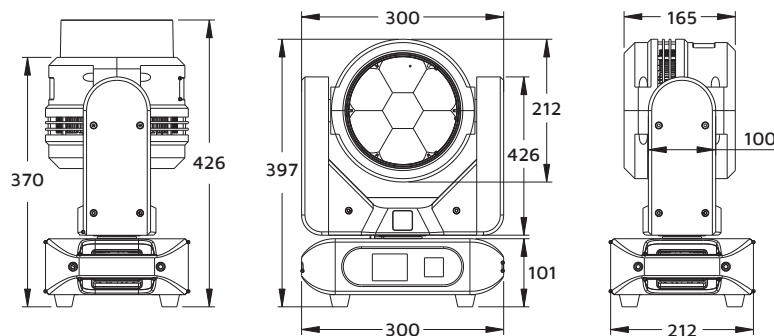

# ENFORCER7X60BE

7x 60 W RGBW ZOOM WASH MOVING HEAD WITH PIXEL CONTROL AND ROTATING FRONT LENS

New from Event Lighting is the **ENFORCER7X60BE** featuring 7 x 60W RGBW LEDs and producing the bee eye effect. The beam angle can be varied from 3.5 to 60°, and a multitude of built in macros provide for a variety of instantly accessible effects.

## Lux

	2m	5.0m	10.0m
@ 3.5°	Ø0.15	Ø0.31	Ø0.61
	180,900	57,478	16,168
@ 60°	Ø2.89	Ø5.77	Ø11.5
	5,634	1,065	324