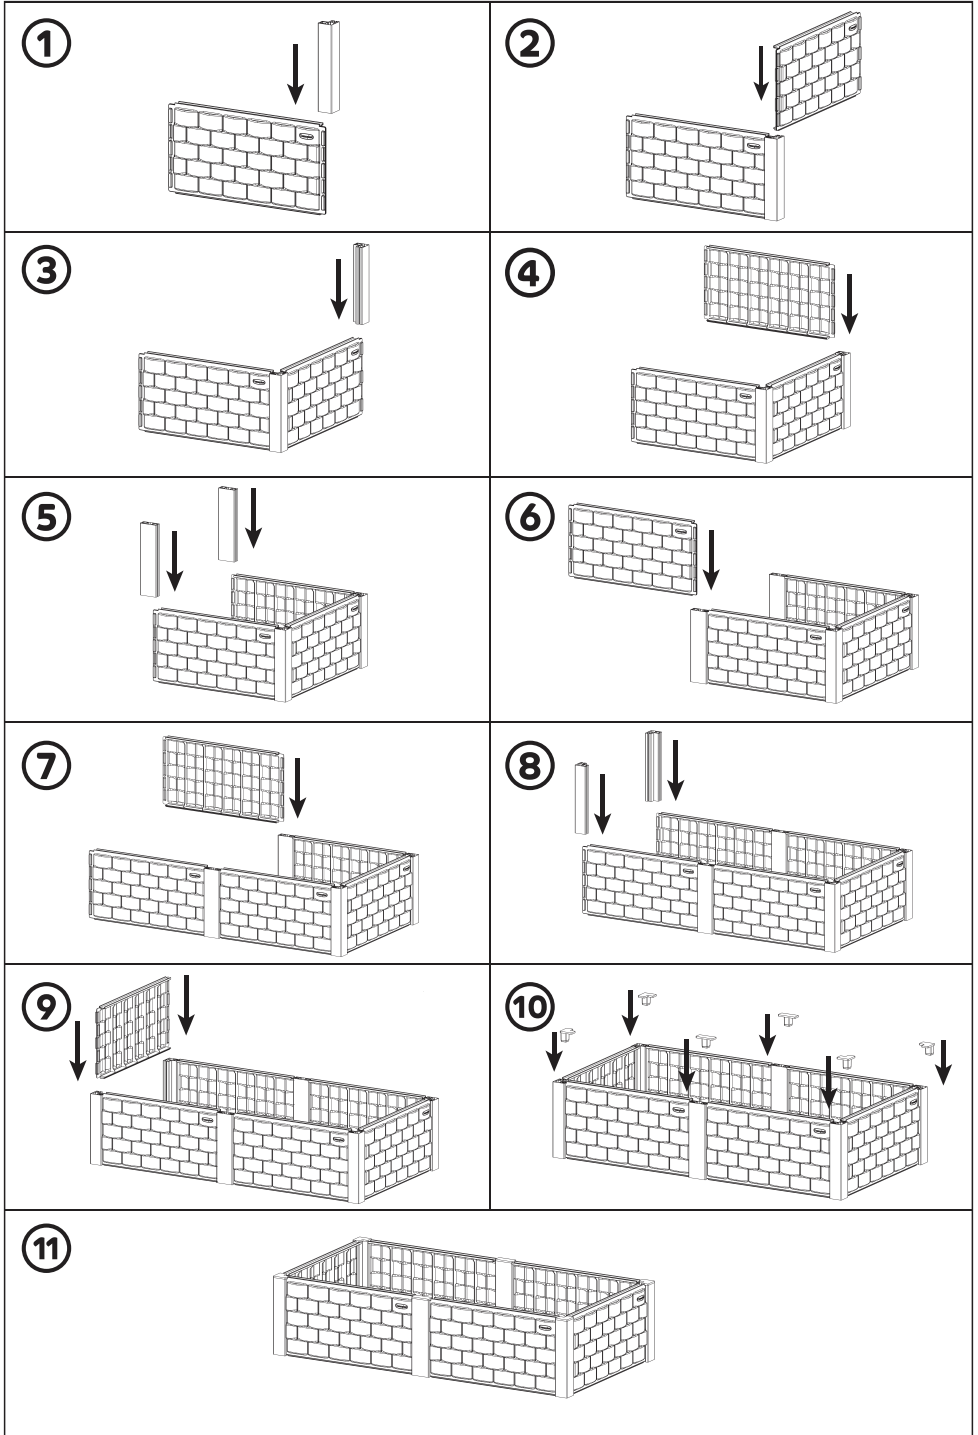

Trusted Quality Since 1970

User Manual

Garden Bed Rectangle

CARE AND SAFETY

- Apply the corner caps to cover sharp edges for safety reasons.
- To mitigate the effect of sunlight, UV stabilizers are added.
- To maintain the garden bed, simply use water.
- In case of fire, do not attempt to extinguish any burning polypropylene with water.

Parts		Pieces
Panels		6
Corner Caps		4
Connector Caps		2
Corners		4
Connectors		2

 Please contact Cosmoplast if you have any problem or discover any missing parts.

Trusted Quality Since 1970

Cosmoplast Industrial Co. (L.L.C),