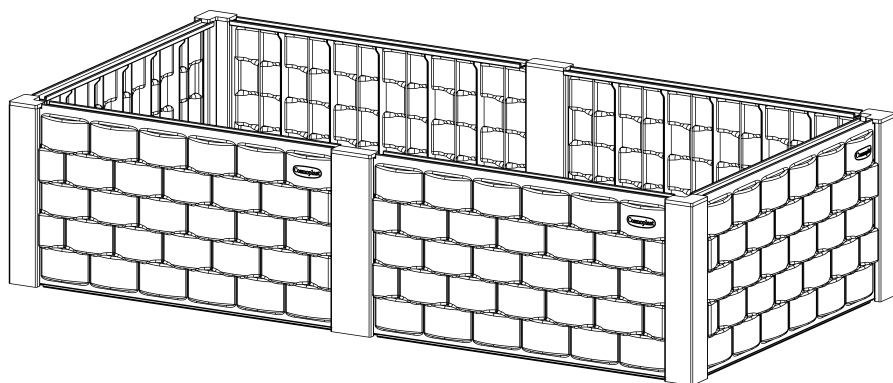

Trusted Quality Since 1970

User Manual

Garden Bed Rectangle

CARE AND SAFETY

- Apply the corner caps to cover sharp edges for safety reasons.
- To mitigate the effect of sunlight, UV stabilizers are added.
- To maintain the garden bed, simply use water.
- In case of fire, do not attempt to extinguish any burning polypropylene with water.