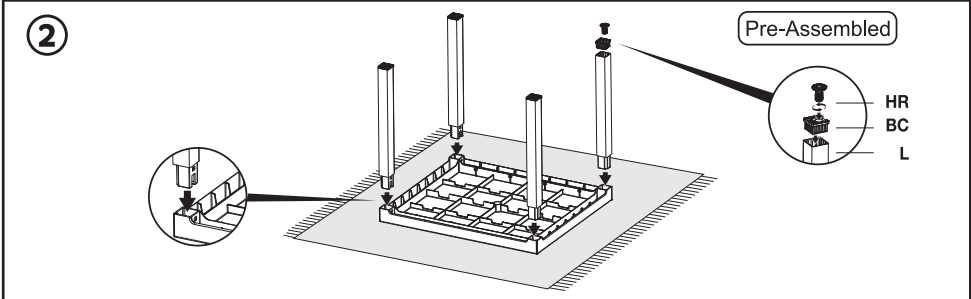

Parts		Pieces
T		1
L		4
PC		1
BC		4
HR		4

Please contact Cosmoplast if you have any problem or discover any missing parts.