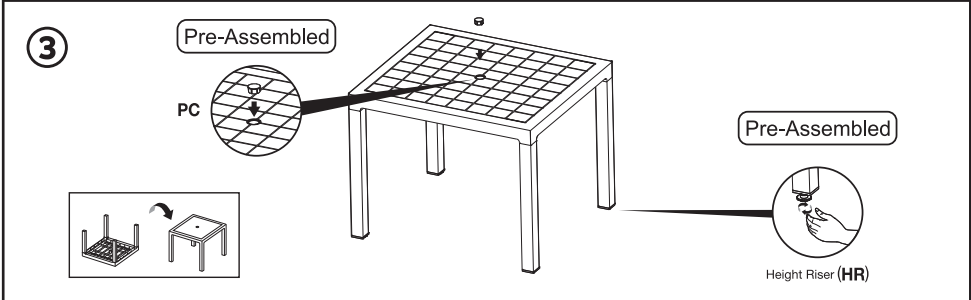

Parts		Pieces
T		1
L		4
PC		1
BC		4
HR		4

Please contact Cosmoplast if you have any problem or discover any missing parts.