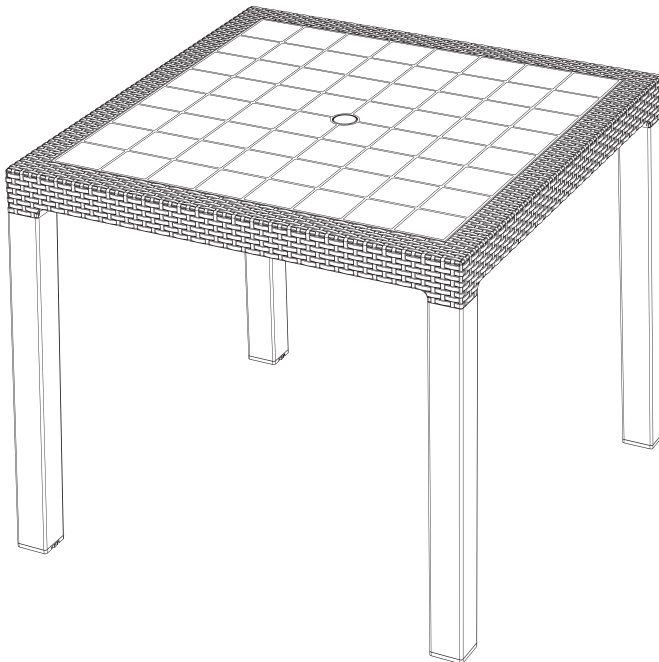

Cedarattan®
Collection

User Manual

RATTAN DINING TABLE 4 SEATER

CARE AND SAFETY

- To avoid any sort of damage, read and implement every step in the instruction manual carefully.
- Assemble the table on a flat surface.
- Weatherproof – UV protected.
- Easy to clean using moist cloth or scrubbed with a brush for tougher stains.
- Do not place more than 150 Kg of weight load on top of the table.
- It is strictly NOT recommended to stand on the table as the force can cause damage to the product and serious injuries to the user.
- In case of fire, do not attempt to extinguish any burning polypropylene with water.