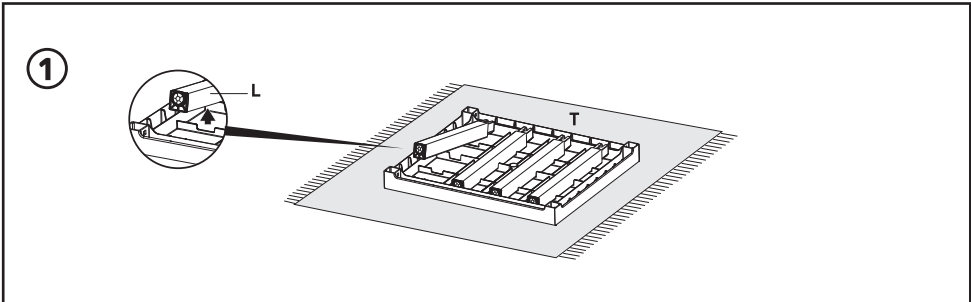

Parts		Pieces
T		1
L		4
PC		1
BC		4
HR		4

Please contact Cosmoplast if you have any problem or discover any missing parts.