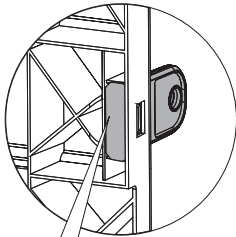

**H** x 2 **S** x 4 **FDR** x 1 **FDL** x 1

9

Tilt the Door to engage in the Side Cover

Slightly tilt the Door and the Side Cover

Join the Door to the Base

Note: Before joining the bottom of the Door to the Base, make sure the top of the Door is engaged in the Side Cover.

Parts Required  
FDR x 1 FDL x 1

10

Parts Required  
L1 x 1 L2 x 1

**11** Optional DIY Custom Shelves Installation

Shelves and screws are not included in the packing

Mark the locations of the screws to align each shelf, and screw tightly in position /