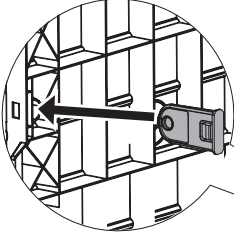

**H** x 2 **S** x 4 **FDR** x 1 **FDL** x 1

9

Tilt the Door to engage in the Side Cover

Slightly tilt the Door and the Side Cover

Join the Door to the Base

Note: Before joining the bottom of the Door to the Base, make sure the top of the Door is engaged in the Side Cover.

Parts Required  
FDR x 1 FDL x 1

10

Parts Required  
L1 x 1 L2 x 1

**11** Optional DIY Custom Shelves Installation

Shelves and screws are not included in the packing

Mark the locations of the screws to align each shelf, and screw tightly in position /