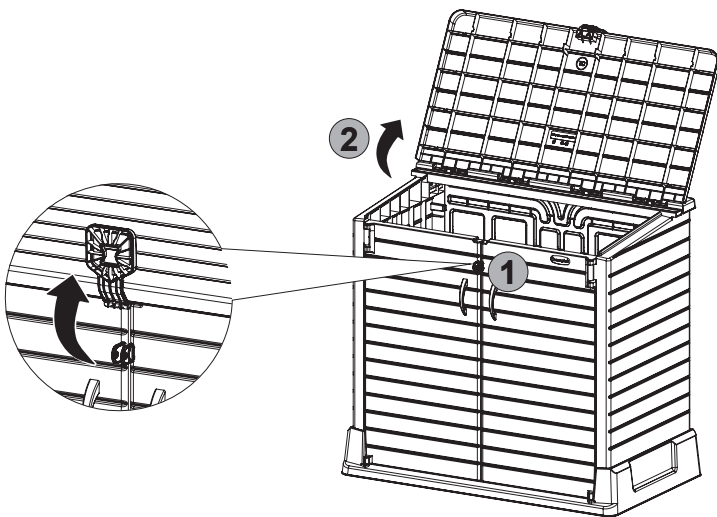

**H** x 2 **S** x 4 **FDR** x 1 **FDL** x 1

9

Tilt the Door to engage in the Side Cover

Slightly tilt the Door and the Side Cover

Join the Door to the Base

Note: Before joining the bottom of the Door to the Base, make sure the top of the Door is engaged in the Side Cover.

Parts Required  
FDR x 1 FDL x 1

10

Parts Required  
L1 x 1 L2 x 1

**11** Optional DIY Custom Shelves Installation

Shelves and screws are not included in the packing

Mark the locations of the screws to align each shelf, and screw tightly in position /

It is recommended to use 6 screws per shelf (3 on each side)

**12** Directions of Use

Manufactured by: **Cosmoplast Industrial Co. LLC**, Sharjah, United Arab Emirates

Contact Us: ☎ +971-4-8800333 ✉ cplast@cosmoplast.com