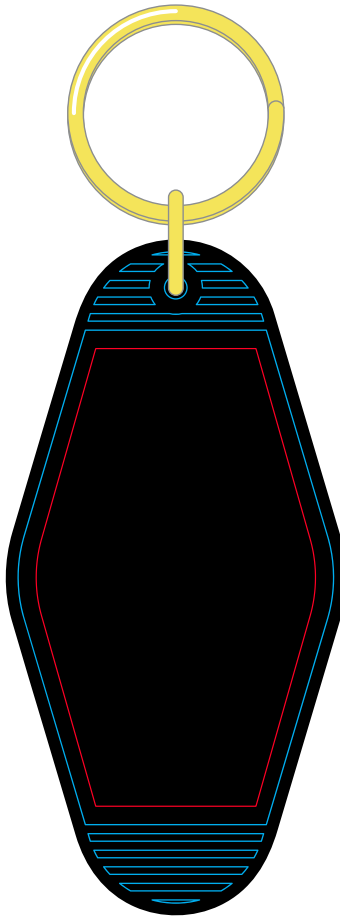

Front

Back

Client:

Design:

Quantity:

Style:

● Keychain color:

● Hardware color: Gold/Silver

Attachment Style:

□ Max Print Area

Printed/Stamped Ink Colors

● Front Color - Pantone/Foil

● Back Color - Pantone/Foil