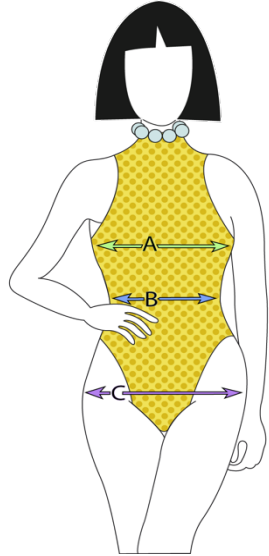

Bahia Maria

Size								
UNI	UK	USA	AU/NZ	Germany	Italy	France	Japan	South Korea
S	10	6	10	34	42	38	9	55
M	12	8	12	36	44	40	11	66
L	14	10	14	38	46	42	13	77
XL	16	12	16	40	48	44	15	77

BAHIAA MARIA Measurements (in)					
	A		B	C	
	(BUST)	(UNDER THE BUST)	(WAIST)	(HIGH HIP)	(LOW HIP)
S	33 IN	30 IN	26 IN	32 IN	35 IN
M	35 IN	32 IN	28 IN	34 IN	37 IN
L	37 IN	34 IN	30 IN	36 IN	39 IN