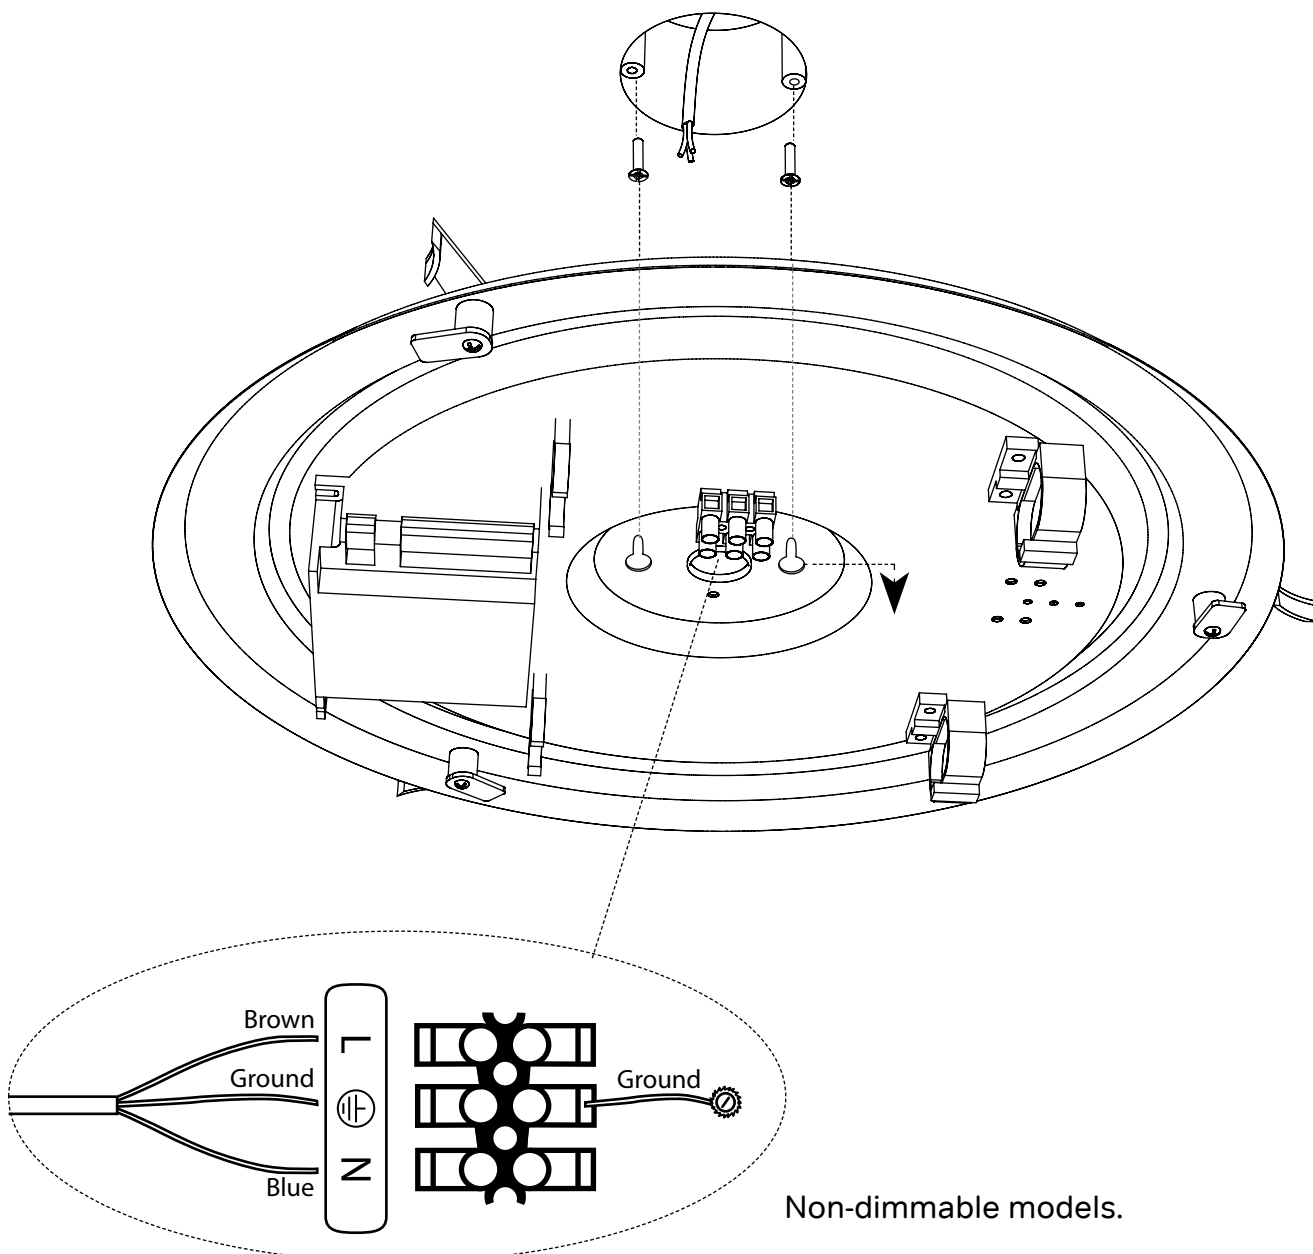

# JASMINA V.13A

- ∅ 350 mm 2x11W Dulux S 830 (also works with 7W and 9W tubes)
- ∅ 435 mm 2x18W Dulux L 830
- ∅ 500 mm 2x24W Dulux L 830 (also works with 18W tubes)
- ∅ 580 mm 2x36W Dulux L 830 (also works with 24W tubes)

Non-dimmable models.

(See separate instructions for dimmable models 1-10V DIM and DALI.)