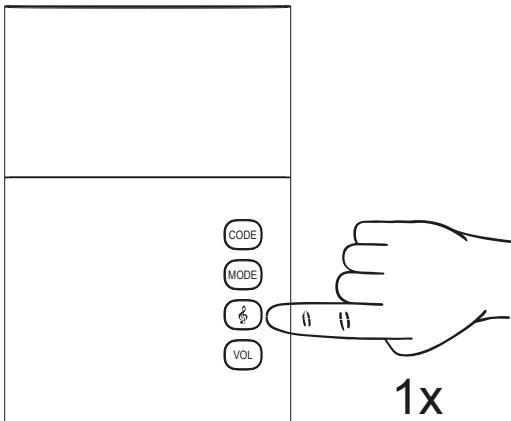

FD-110 Installation

Indoor-unit:

Outdoor-unit:

Connecting:

<10 sec.
Max. 60

Lamp, Ring, Lamp & Ring:

Change melody:

melody-1

melody-36

1x
Volume H
Volume M
Volume L

Frequency: 433MHz ASK

Transmission power: <10mW

Declaration of conformity:

<http://DOC.hesdo.com/FD-110-DOC.pdf>

Service		WWW.FYSIC.COM SERVICE@FYSIC.NL	FYSIC
		NL 073 6411 355 (Lokaal tarief)	
		BE 03 238 5666 (Lokaal tarief) (Tarif local)	
Help		DE 0180 503 0085 (Lokale Festnetzkosten)	
		Hesdo, Australiëlaan 1, 5232 BB, 's-Hertogenbosch, The Netherlands	