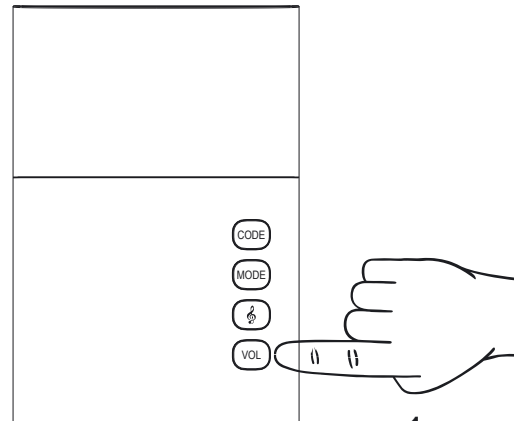

1x
Volume H
Volume M
Volume L

Frequency: 433MHz ASK

Transmission power: <10mW

Declaration of conformity:

<http://DOC.hesdo.com/FD-110-DOC.pdf>

Service		WWW.FYSIC.COM SERVICE@FYSIC.NL	FYSIC
		NL 073 6411 355 (Lokaal tarief)	
		BE 03 238 5666 (Lokaal tarief) (Tarif local)	
Help		DE 0180 503 0085 (Lokale Festnetzkosten)	
		Hesdo, Australiëlaan 1, 5232 BB, 's-Hertogenbosch, The Netherlands