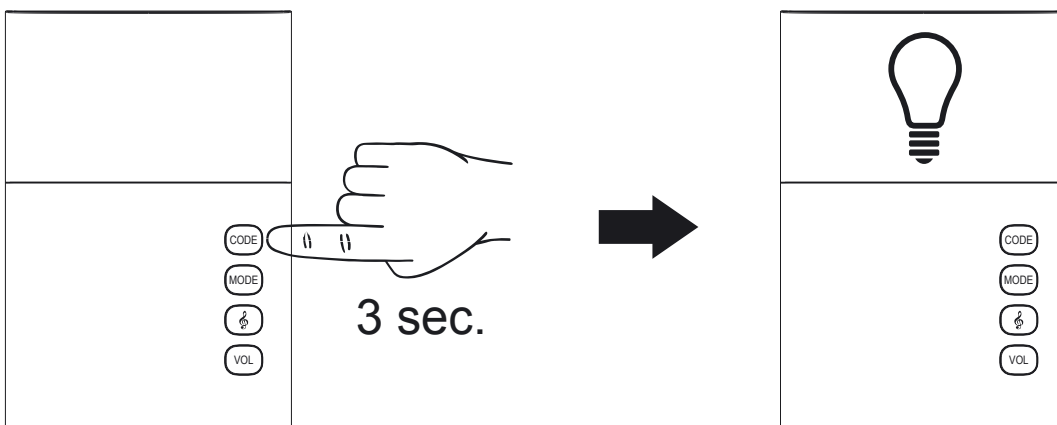

FD-110 Installation

Indoor-unit:

Outdoor-unit:

Connecting:

<10 sec.
Max. 60

Lamp, Ring, Lamp & Ring:

Change melody:

melody-1