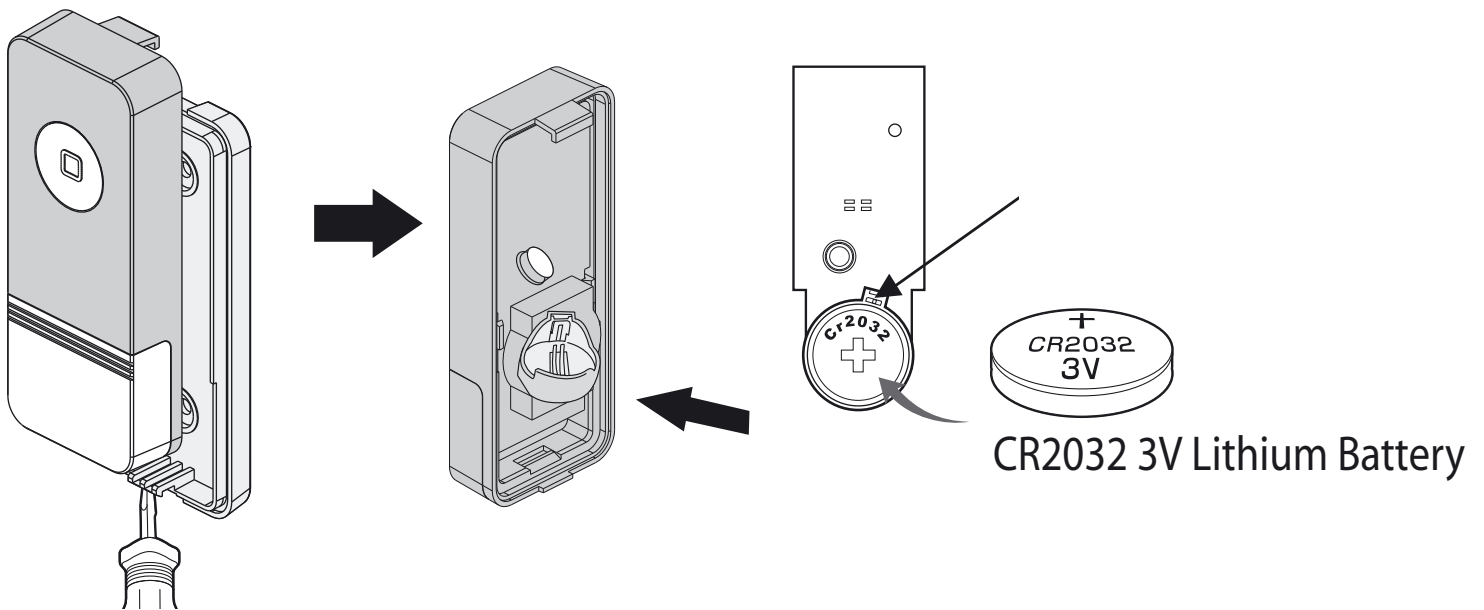

FD-110 Installation

Indoor-unit:

Outdoor-unit:

Connecting:

<10 sec.
Max. 60

Lamp, Ring, Lamp & Ring:

Change melody:

melody-1