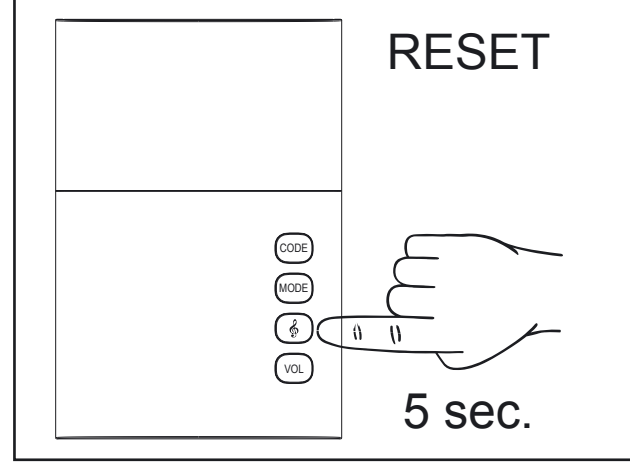

FD-110 Installation

Indoor-unit:

Outdoor-unit:

Connecting:

<10 sec.
Max. 60

Lamp, Ring, Lamp & Ring:

Change melody:

melody-1