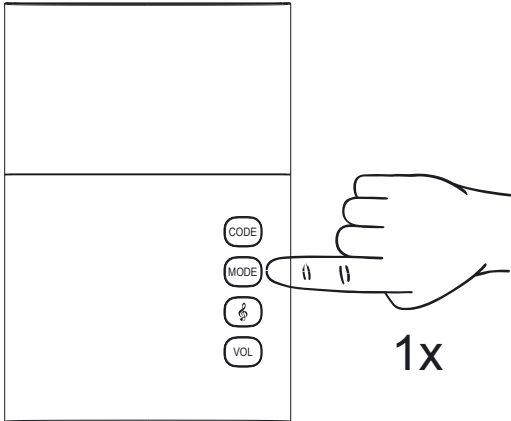

FD-110 Installation

Indoor-unit:

Outdoor-unit:

Connecting:

<10 sec.
Max. 60

Lamp, Ring, Lamp & Ring:

Change melody:

melody-1

melody-36

1x
Volume H
Volume M
Volume L

Frequency: 433MHz ASK

Transmission power: <10mW

Declaration of conformity:

<http://DOC.hesdo.com/FD-110-DOC.pdf>

Service		WWW.FYSIC.COM SERVICE@FYSIC.NL	FYSIC
		NL 073 6411 355 (Lokaal tarief)	
		BE 03 238 5666 (Lokaal tarief) (Tarif local)	
Help		DE 0180 503 0085 (Lokale Festnetzkosten)	
		Hesdo, Australiëlaan 1, 5232 BB, 's-Hertogenbosch, The Netherlands	