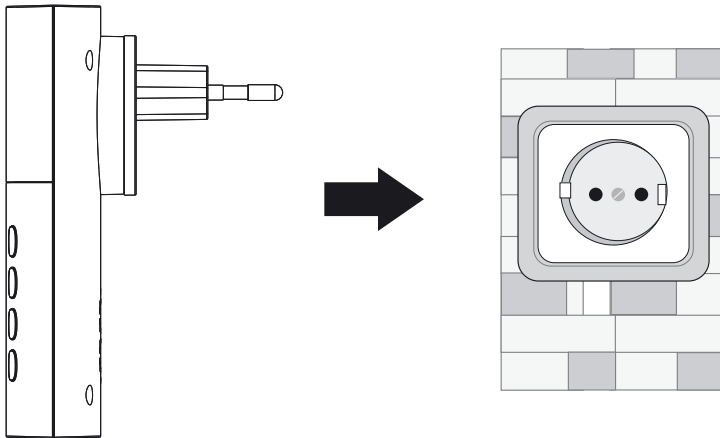

FD-110 Installation

Indoor-unit:

Outdoor-unit:

Connecting:

<10 sec.
Max. 60

Lamp, Ring, Lamp & Ring:

Change melody:

melody-1