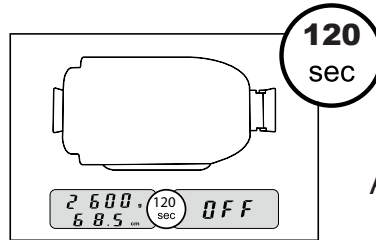

Installation

Turn on

OR

Auto-turn on only works when ruler is fully extended

Turn off

OR

Auto-turn off after 2 minutes

Measure weight + height

Put baby on scale to measure weight

Fully extend the digital ruler

Extend the flap and push in the ruler until it touches your baby's head

Measure height only

Press once

Fully extend the digital ruler

Extend the flap and push in the ruler until it touches your baby's head

Tare (set to 0 even with cloth on the scale)

Switch between grams and ounce

Messages

Low battery
Replace the batteries

Overload
Maximum 20 kg can be measured

SPECIFICATIONS

Power supply:..... 3x 1,5Volt, size AA
 Battery lifetime:..... > 1 year
 Maximum load:..... 20 Kg
 Gradation:..... 5 grams
 Maximum length: 81,8 cm
 Length gradation: 0,2 cm
 Work temperature:..... 10 - 40°C