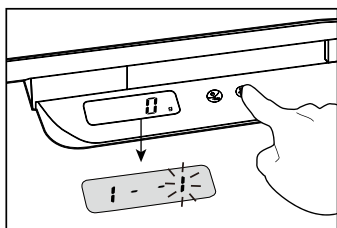

Put baby on scale to measure weight

Fully extend the digital ruler

Extend the flap and push in the ruler until it touches your baby's head

Measure height only

Press once

Fully extend the digital ruler

Extend the flap and push in the ruler until it touches your baby's head

Tare (set to 0 even with cloth on the scale)

Switch between grams and ounce

Messages

Low battery
Replace the batteries

Overload
Maximum 20 kg can be measured

SPECIFICATIONS

Power supply:..... 3x 1,5Volt, size AA
 Battery lifetime:..... > 1 year
 Maximum load:..... 20 Kg
 Gradation:..... 5 grams
 Maximum length: 81,8 cm
 Length gradation: 0,2 cm
 Work temperature:..... 10 - 40°C