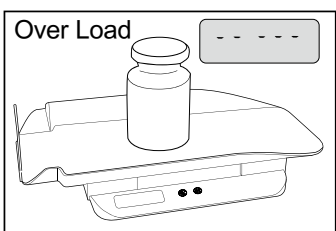

Put baby on scale to measure weight

Fully extend the digital ruler

Extend the flap and push in the ruler until it touches your baby's head

Measure height only

Press once

Fully extend the digital ruler

Extend the flap and push in the ruler until it touches your baby's head

Tare (set to 0 even with cloth on the scale)

Switch between grams and ounce

Messages

Low battery
Replace the batteries

Overload
Maximum 20 kg can be measured

SPECIFICATIONS

Power supply:..... 3x 1,5Volt, size AA
 Battery lifetime:..... > 1 year
 Maximum load:..... 20 Kg
 Gradation:..... 5 grams
 Maximum length: 81,8 cm
 Length gradation: 0,2 cm
 Work temperature:..... 10 - 40°C