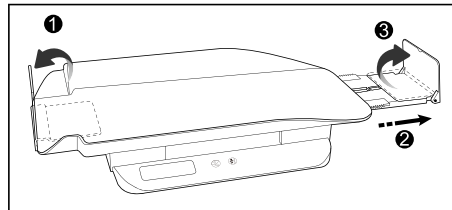

Installation

Turn on

OR

Auto-turn on only works when ruler is fully extended

Turn off

OR

Auto-turn off after 2 minutes

Measure weight + height

Put baby on scale to measure weight

Fully extend the digital ruler

Extend the flap and push in the ruler until it touches your baby's head

Measure height only

Press once

Fully extend the digital ruler

Extend the flap and push in the ruler until it touches your baby's head

Tare (set to 0 even with cloth on the scale)

Switch between grams and ounce

Messages

Low battery
Replace the batteries

Overload
Maximum 20 kg can be measured

SPECIFICATIONS

Power supply:..... 3x 1,5Volt, size AA
 Battery lifetime:..... > 1 year
 Maximum load:..... 20 Kg
 Gradation:..... 5 grams
 Maximum length: 81,8 cm
 Length gradation: 0,2 cm
 Work temperature:..... 10 - 40°C