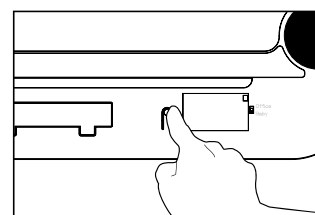

Put baby on scale to measure weight

Fully extend the digital ruler

Extend the flap and push in the ruler until it touches your baby's head

Measure height only

Press once

Fully extend the digital ruler

Extend the flap and push in the ruler until it touches your baby's head

Tare (set to 0 even with cloth on the scale)

Switch between grams and ounce

Messages

Low battery
Replace the batteries

Overload
Maximum 20 kg can be measured

SPECIFICATIONS

Power supply:..... 3x 1,5Volt, size AA
 Battery lifetime:..... > 1 year
 Maximum load:..... 20 Kg
 Gradation:..... 5 grams
 Maximum length: 81,8 cm
 Length gradation: 0,2 cm
 Work temperature:..... 10 - 40°C