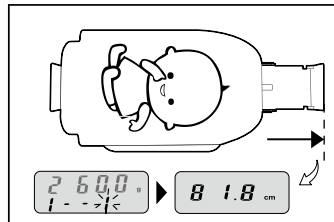

Installation

Turn on

OR

Auto-turn on only works when ruler is fully extended

Turn off

OR

Auto-turn off after 2 minutes

Measure weight + height

Put baby on scale to measure weight

Fully extend the digital ruler

Extend the flap and push in the ruler until it touches your baby's head

Measure height only

Press once

Fully extend the digital ruler

Extend the flap and push in the ruler until it touches your baby's head

Tare (set to 0 even with cloth on the scale)

Switch between grams and ounce

Messages

Low battery
Replace the batteries

Overload
Maximum 20 kg can be measured

SPECIFICATIONS

Power supply:..... 3x 1,5Volt, size AA
 Battery lifetime:..... > 1 year
 Maximum load:..... 20 Kg
 Gradation:..... 5 grams
 Maximum length: 81,8 cm
 Length gradation: 0,2 cm
 Work temperature:..... 10 - 40°C