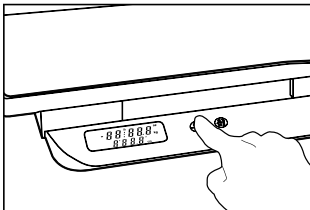

Installation

Turn on

OR

Auto-turn on only works when ruler is fully extended

Turn off

OR

Auto-turn off after 2 minutes

Measure weight + height

Put baby on scale to measure weight

Fully extend the digital ruler

Extend the flap and push in the ruler until it touches your baby's head

Measure height only

Press once

Fully extend the digital ruler

Extend the flap and push in the ruler until it touches your baby's head

Tare (set to 0 even with cloth on the scale)

Switch between grams and ounce

Messages

Low battery
Replace the batteries

Overload
Maximum 20 kg can be measured

SPECIFICATIONS

Power supply:..... 3x 1,5Volt, size AA
 Battery lifetime:..... > 1 year
 Maximum load:..... 20 Kg
 Gradation:..... 5 grams
 Maximum length: 81,8 cm
 Length gradation: 0,2 cm
 Work temperature:..... 10 - 40°C