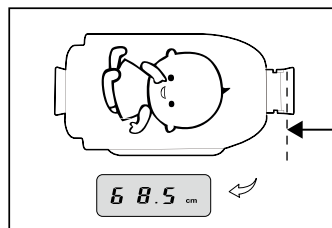

Installation

Turn on

OR

Auto-turn on only works when ruler is fully extended

Turn off

OR

Auto-turn off after 2 minutes

Measure weight + height

Put baby on scale to measure weight

Fully extend the digital ruler

Extend the flap and push in the ruler until it touches your baby's head

Measure height only

Press once

Fully extend the digital ruler

Extend the flap and push in the ruler until it touches your baby's head

Tare (set to 0 even with cloth on the scale)

Switch between grams and ounce

Messages

Low battery
Replace the batteries

Overload
Maximum 20 kg can be measured

SPECIFICATIONS

Power supply:..... 3x 1,5Volt, size AA
 Battery lifetime:..... > 1 year
 Maximum load:..... 20 Kg
 Gradation:..... 5 grams
 Maximum length: 81,8 cm
 Length gradation: 0,2 cm
 Work temperature:..... 10 - 40°C