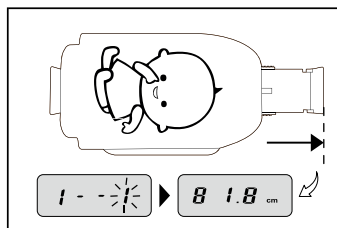

Installation

Turn on

OR

Auto-turn on only works when ruler is fully extended

Turn off

OR

Auto-turn off after 2 minutes

Measure weight + height

Put baby on scale to measure weight

Fully extend the digital ruler

Extend the flap and push in the ruler until it touches your baby's head

Measure height only

Press once

Fully extend the digital ruler

Extend the flap and push in the ruler until it touches your baby's head

Tare (set to 0 even with cloth on the scale)

Switch between grams and ounce

Messages

Low battery
Replace the batteries

Overload
Maximum 20 kg can be measured

SPECIFICATIONS

Power supply:..... 3x 1,5Volt, size AA
 Battery lifetime:..... > 1 year
 Maximum load:..... 20 Kg
 Gradation:..... 5 grams
 Maximum length: 81,8 cm
 Length gradation: 0,2 cm
 Work temperature:..... 10 - 40°C