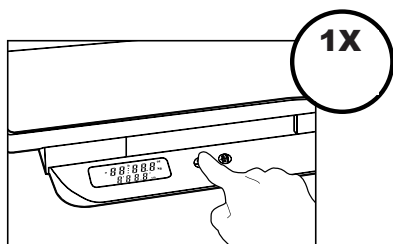

Put baby on scale to measure weight

Fully extend the digital ruler

Extend the flap and push in the ruler until it touches your baby's head

Measure height only

Press once

Fully extend the digital ruler

Extend the flap and push in the ruler until it touches your baby's head

Tare (set to 0 even with cloth on the scale)

Switch between grams and ounce

Messages

Low battery
Replace the batteries

Overload
Maximum 20 kg can be measured

SPECIFICATIONS

Power supply:..... 3x 1,5Volt, size AA
 Battery lifetime:..... > 1 year
 Maximum load:..... 20 Kg
 Gradation:..... 5 grams
 Maximum length: 81,8 cm
 Length gradation: 0,2 cm
 Work temperature:..... 10 - 40°C