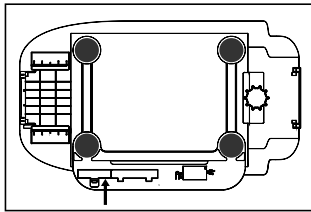

Installation

Turn on

OR

Auto-turn on only works when ruler is fully extended

Turn off

OR

Auto-turn off after 2 minutes

Measure weight + height

Put baby on scale to measure weight

Fully extend the digital ruler

Extend the flap and push in the ruler until it touches your baby's head

Measure height only

Press once

Fully extend the digital ruler

Extend the flap and push in the ruler until it touches your baby's head

Tare (set to 0 even with cloth on the scale)

Switch between grams and ounce

Messages

Low battery
Replace the batteries

Overload
Maximum 20 kg can be measured

SPECIFICATIONS

Power supply:..... 3x 1,5Volt, size AA
 Battery lifetime:..... > 1 year
 Maximum load:..... 20 Kg
 Gradation:..... 5 grams
 Maximum length: 81,8 cm
 Length gradation: 0,2 cm
 Work temperature:..... 10 - 40°C