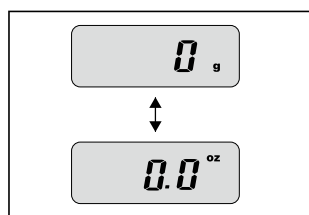

Installation

Turn on

OR

Auto-turn on only works when ruler is fully extended

Turn off

OR

Auto-turn off after 2 minutes

Measure weight + height

Put baby on scale to measure weight

Fully extend the digital ruler

Extend the flap and push in the ruler until it touches your baby's head

Measure height only

Press once

Fully extend the digital ruler

Extend the flap and push in the ruler until it touches your baby's head

Tare (set to 0 even with cloth on the scale)

Switch between grams and ounce

Messages

Low battery
Replace the batteries

Overload
Maximum 20 kg can be measured

SPECIFICATIONS

Power supply:..... 3x 1,5Volt, size AA
 Battery lifetime:..... > 1 year
 Maximum load:..... 20 Kg
 Gradation:..... 5 grams
 Maximum length: 81,8 cm
 Length gradation: 0,2 cm
 Work temperature:..... 10 - 40°C