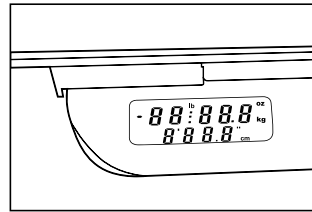

Installation

Turn on

OR

Auto-turn on only works when ruler is fully extended

Turn off

OR

Auto-turn off after 2 minutes

Measure weight + height

Put baby on scale to measure weight

Fully extend the digital ruler

Extend the flap and push in the ruler until it touches your baby's head

Measure height only

Press once

Fully extend the digital ruler

Extend the flap and push in the ruler until it touches your baby's head

Tare (set to 0 even with cloth on the scale)

Switch between grams and ounce

Messages

Low battery
Replace the batteries

Overload
Maximum 20 kg can be measured

SPECIFICATIONS

Power supply:..... 3x 1,5Volt, size AA
 Battery lifetime:..... > 1 year
 Maximum load:..... 20 Kg
 Gradation:..... 5 grams
 Maximum length: 81,8 cm
 Length gradation: 0,2 cm
 Work temperature:..... 10 - 40°C