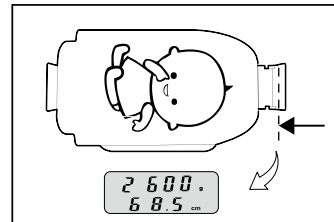

Installation

Turn on

OR

Auto-turn on only works when ruler is fully extended

Turn off

OR

Auto-turn off after 2 minutes

Measure weight + height

Put baby on scale to measure weight

Fully extend the digital ruler

Extend the flap and push in the ruler until it touches your baby's head

Measure height only

Press once

Fully extend the digital ruler

Extend the flap and push in the ruler until it touches your baby's head

Tare (set to 0 even with cloth on the scale)

Switch between grams and ounce

Messages

Low battery
Replace the batteries

Overload
Maximum 20 kg can be measured

SPECIFICATIONS

Power supply:..... 3x 1,5Volt, size AA
 Battery lifetime:..... > 1 year
 Maximum load:..... 20 Kg
 Gradation:..... 5 grams
 Maximum length: 81,8 cm
 Length gradation: 0,2 cm
 Work temperature:..... 10 - 40°C