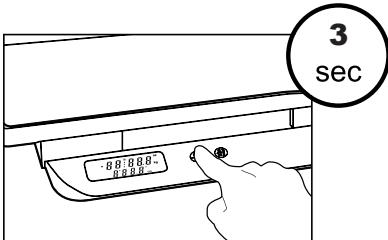

Installation

Turn on

OR

Auto-turn on only works when ruler is fully extended

Turn off

OR

Auto-turn off after 2 minutes

Measure weight + height

Put baby on scale to measure weight

Fully extend the digital ruler

Extend the flap and push in the ruler until it touches your baby's head

Measure height only

Press once

Fully extend the digital ruler

Extend the flap and push in the ruler until it touches your baby's head

Tare (set to 0 even with cloth on the scale)

Switch between grams and ounce

Messages

Low battery
Replace the batteries

Overload
Maximum 20 kg can be measured

SPECIFICATIONS

Power supply:..... 3x 1,5Volt, size AA
 Battery lifetime:..... > 1 year
 Maximum load:..... 20 Kg
 Gradation:..... 5 grams
 Maximum length: 81,8 cm
 Length gradation: 0,2 cm
 Work temperature:..... 10 - 40°C