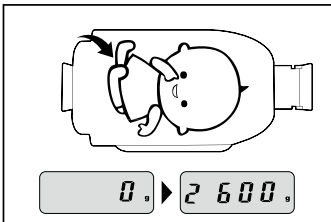

Installation

Turn on

OR

Auto-turn on only works when ruler is fully extended

Turn off

OR

Auto-turn off after 2 minutes

Measure weight + height

Put baby on scale to measure weight

Fully extend the digital ruler

Extend the flap and push in the ruler until it touches your baby's head

Measure height only

Press once

Fully extend the digital ruler

Extend the flap and push in the ruler until it touches your baby's head

Tare (set to 0 even with cloth on the scale)

Switch between grams and ounce

Messages

Low battery
Replace the batteries

Overload
Maximum 20 kg can be measured

SPECIFICATIONS

Power supply:..... 3x 1,5Volt, size AA
 Battery lifetime:..... > 1 year
 Maximum load:..... 20 Kg
 Gradation:..... 5 grams
 Maximum length: 81,8 cm
 Length gradation: 0,2 cm
 Work temperature:..... 10 - 40°C