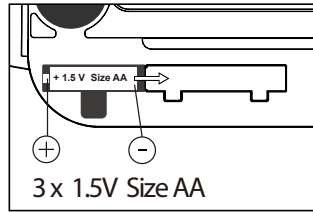

Installation

Turn on

OR

Auto-turn on only works when ruler is fully extended

Turn off

OR

Auto-turn off after 2 minutes

Measure weight + height

Put baby on scale to measure weight

Fully extend the digital ruler

Extend the flap and push in the ruler until it touches your baby's head

Measure height only

Press once

Fully extend the digital ruler

Extend the flap and push in the ruler until it touches your baby's head

Tare (set to 0 even with cloth on the scale)

Switch between grams and ounce

Messages

Low battery
Replace the batteries

Overload
Maximum 20 kg can be measured

SPECIFICATIONS

Power supply:..... 3x 1,5Volt, size AA
 Battery lifetime:..... > 1 year
 Maximum load:..... 20 Kg
 Gradation:..... 5 grams
 Maximum length: 81,8 cm
 Length gradation: 0,2 cm
 Work temperature:..... 10 - 40°C