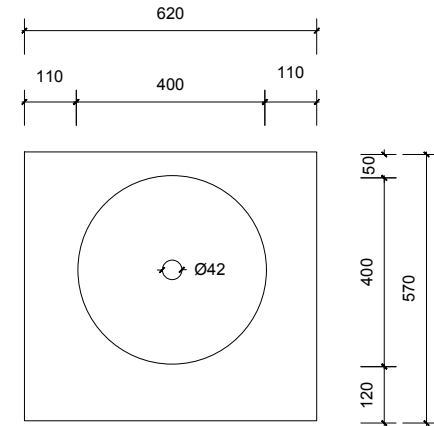

Top Without Basin

Top With Basin

**Vanity by Design**  
**ABN:** 99 121 837 147

**Brisbane Address:**  
 241 Monier Road, Darra QLD 4076

**Sydney Address:**  
 10/727 The Horsley Drive,  
 Smithfield NSW 2164

**Phone: Brisbane** (07) 3376 6055  
**Sydney** (02) 9604 4892

**Email:** enquiries@vanitybydesign.com.au

**Website:** www.vanitybydesign.com.au

Name:	Victoria 600
Size:	620 (W) mm x 570 (D) mm x 320(H) mm
Type:	Wall hung
Cabinet Material:	Solid Sustainable Plantation Timber
Basin Material:	Ceramic over-mount basin, No overflow protection.
Bench Top Finish:	Quartz
Splashback:	Does not include splashback
Tap Hole Option:	No tap hole
Vanity colour options:	Japan Black, Natural, White