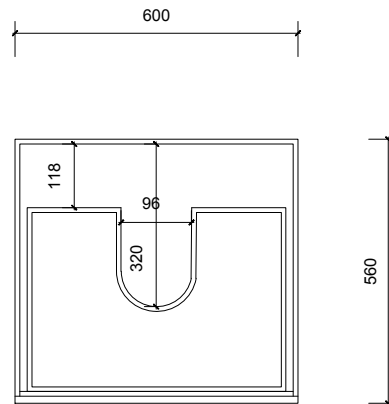

Top Without Basin

Top With Basin

**Vanity by Design**  
**ABN:** 99 121 837 147

**Brisbane Address:**  
 241 Monier Road, Darra QLD 4076

**Sydney Address:**  
 10/727 The Horsley Drive,  
 Smithfield NSW 2164

**Phone: Brisbane** (07) 3376 6055  
**Sydney** (02) 9604 4892

**Email:** enquiries@vanitybydesign.com.au

**Website:** www.vanitybydesign.com.au

Name:	Victoria 600
Size:	620 (W) mm x 570 (D) mm x 320(H) mm
Type:	Wall hung
Cabinet Material:	Solid Sustainable Plantation Timber
Basin Material:	Ceramic over-mount basin, No overflow protection.
Bench Top Finish:	Quartz
Splashback:	Does not include splashback
Tap Hole Option:	No tap hole
Vanity colour options:	Japan Black, Natural, White