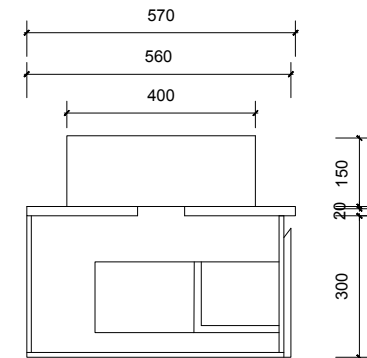

Top Without Basin

Top With Basin

**Vanity by Design**  
**ABN:** 99 121 837 147

**Brisbane Address:**  
 241 Monier Road, Darra QLD 4076

**Sydney Address:**  
 10/727 The Horsley Drive,  
 Smithfield NSW 2164

**Phone: Brisbane** (07) 3376 6055  
**Sydney** (02) 9604 4892

**Email:** enquiries@vanitybydesign.com.au

**Website:** www.vanitybydesign.com.au

Name:	Victoria 600
Size:	620 (W) mm x 570 (D) mm x 320(H) mm
Type:	Wall hung
Cabinet Material:	Solid Sustainable Plantation Timber
Basin Material:	Ceramic over-mount basin, No overflow protection.
Bench Top Finish:	Quartz
Splashback:	Does not include splashback
Tap Hole Option:	No tap hole
Vanity colour options:	Japan Black, Natural, White