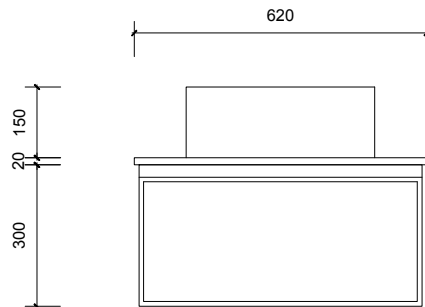

Vanity by Design
ABN: 99 121 837 147

Brisbane Address:
241 Monier Road, Darra QLD 4076

Sydney Address:
10/727 The Horsley Drive,
Smithfield NSW 2164

Phone: Brisbane (07) 3376 6055
Sydney (02) 9604 4892

Email: enquiries@vanitybydesign.com.au

Website: www.vanitybydesign.com.au

Name:	Victoria 600
Size:	620 (W) mm x 570 (D) mm x 320(H) mm
Type:	Wall hung
Cabinet Material:	Solid Sustainable Plantation Timber
Basin Material:	Ceramic over-mount basin, No overflow protection.
Bench Top Finish:	Quartz
Splashback:	Does not include splashback
Tap Hole Option:	No tap hole
Vanity colour options:	Japan Black, Natural, White

Notes:

Mirrors, Wastes and Tapware not included.
Plumbing fixtures must be installed by a qualified plumber (waste not supplied). Vanity must be installed by a qualified tradesperson.
Failure to do so may void the warranty.
Vanity By Design vanities include a 5 year warranty on cabinets and tapware, 2 year warranty on tops and basins and 12 months warranty on mirrors.

Caution:

Component may be heavy and require two people to lift.
Do not stand or sit on vanity.