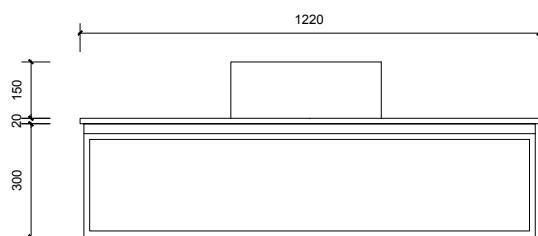

Vanity by Design
ABN: 99 121 837 147

Brisbane Address:
241 Monier Road, Darra QLD 4076

Sydney Address:
10/727 The Horsley Drive,
Smithfield NSW 2164

Phone: Brisbane (07) 3376 6055
Sydney (02) 9604 4892

Email: enquiries@vanitybydesign.com.au
Website: www.vanitybydesign.com.au

Name:	Victoria 1200
Size:	1220 (W) mm x 570 (D) mm x 320 (H) mm
Type:	Wall hung
Cabinet Material:	Solid Sustainable Plantation Timber
Basin Material:	Ceramic over-mount basin, No overflow protection.
Bench Top Finish:	Quartz
Splashback:	Does not include splashback
Tap Hole Option:	No tap hole
Vanity colour options:	Japan Black, Natural, White

Notes:

Mirrors, Wastes and Tapware not included.
Plumbing fixtures must be installed by a qualified plumber (waste not supplied). Vanity must be installed by a qualified tradesperson.
Failure to do so may void the warranty.
Vanity By Design vanities include a 5 year warranty on cabinets and tapware, 2 year warranty on tops and basins and 12 months warranty on mirrors.

Caution:

Component may be heavy and require two people to lift.
Do not stand or sit on vanity.