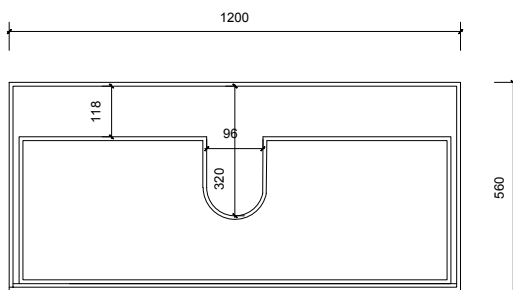

Vanity by Design
ABN: 99 121 837 147

Brisbane Address:
241 Monier Road, Darra QLD 4076

Sydney Address:
10/727 The Horsley Drive,
Smithfield NSW 2164

Phone: Brisbane (07) 3376 6055
Sydney (02) 9604 4892

Email: enquiries@vanitybydesign.com.au
Website: www.vanitybydesign.com.au

Name:	Victoria 1200
Size:	1220 (W) mm x 570 (D) mm x 320 (H) mm
Type:	Wall hung
Cabinet Material:	Solid Sustainable Plantation Timber
Basin Material:	Ceramic over-mount basin, No overflow protection.
Bench Top Finish:	Quartz
Splashback:	Does not include splashback
Tap Hole Option:	No tap hole
Vanity colour options:	Japan Black, Natural, White

Notes:

Mirrors, Wastes and Tapware not included.
Plumbing fixtures must be installed by a qualified plumber (waste not supplied). Vanity must be installed by a qualified tradesperson.
Failure to do so may void the warranty.
Vanity By Design vanities include a 5 year warranty on cabinets and tapware, 2 year warranty on tops and basins and 12 months warranty on mirrors.

Caution:

Component may be heavy and require two people to lift.
Do not stand or sit on vanity.