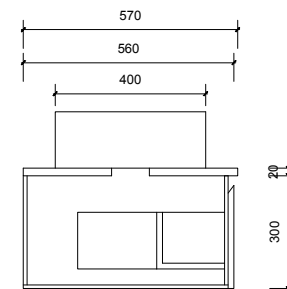

Vanity by Design
ABN: 99 121 837 147

Brisbane Address:
241 Monier Road, Darra QLD 4076

Sydney Address:
10/727 The Horsley Drive,
Smithfield NSW 2164

Phone: Brisbane (07) 3376 6055
Sydney (02) 9604 4892

Email: enquiries@vanitybydesign.com.au
Website: www.vanitybydesign.com.au

Name:	Victoria 1200
Size:	1220 (W) mm x 570 (D) mm x 320 (H) mm
Type:	Wall hung
Cabinet Material:	Solid Sustainable Plantation Timber
Basin Material:	Ceramic over-mount basin, No overflow protection.
Bench Top Finish:	Quartz
Splashback:	Does not include splashback
Tap Hole Option:	No tap hole
Vanity colour options:	Japan Black, Natural, White

Notes:

Mirrors, Wastes and Tapware not included.
Plumbing fixtures must be installed by a qualified plumber (waste not supplied). Vanity must be installed by a qualified tradesperson.
Failure to do so may void the warranty.
Vanity By Design vanities include a 5 year warranty on cabinets and tapware, 2 year warranty on tops and basins and 12 months warranty on mirrors.

Caution:

Component may be heavy and require two people to lift.
Do not stand or sit on vanity.