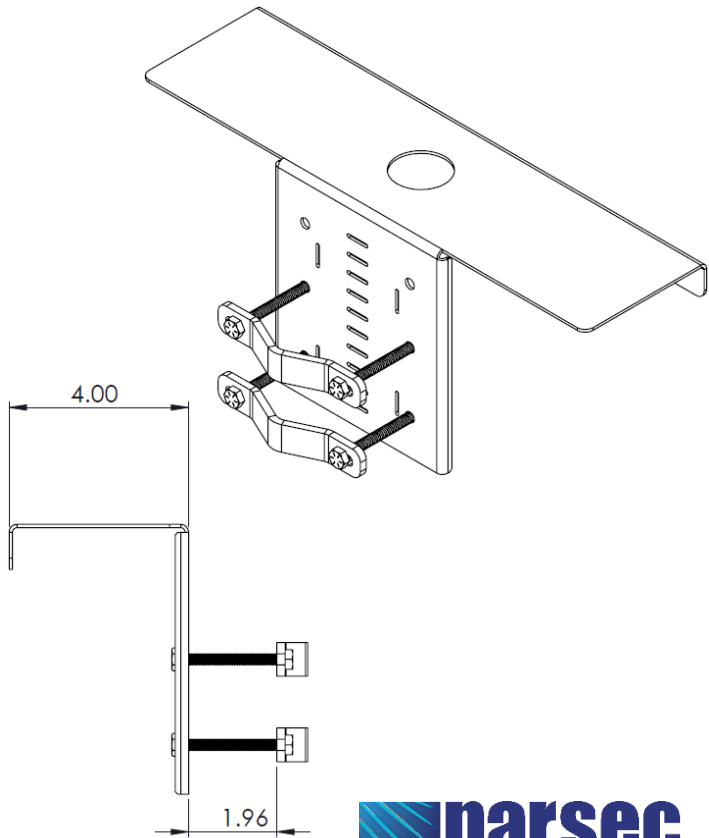

MINI PLATE POLE MOUNT BRACKET

This bracket is designed for smaller antennas needing a 1-inch mounting hole. The included adjustable gear/worm-drive clamps fit poles or rectangular posts with 1.5 to 2.5-inch widths. Slots for gear clamps run vertically and horizontally.

Part #	Description	Plate Size	Compatible Antennas
PTA0637	Mini plate with 1" hole and pole mounting bracket	7"L x 4"W	Border Collie , Chihuahua S & ST

RECTANGLE PLATE POLE MOUNT BRACKET

This bracket with a 14-inch-long plate is designed for longer antennas needing a 1.5-inch mounting hole. Bracket is designed to securely fit poles with 1.5 to 2.5-inch diameters or rectangular posts up to 3 inches wide. Additional slots for gear/worm-drive clamps run vertically and horizontally.

Part #	Description	Plate Size	Compatible Antennas
PTA0638	Rectangle plate with 1.5" hole and pole mount bracket	14"L x 3.75"W	Australian Shepherd , Belgian Shepherd , Irish Setter, Norwegian Elkhound

RECTANGLE PLATE MOUNT BRACKET w/ NO HOLES

This bracket with a 14-inch-long plate is designed for longer antennas needing a 1.5-inch mounting hole. Bracket is solid and designed for user to drill holes for customizable mounting.

Part #	Description	Plate Size	Compatible Antennas
PTA0640	Rectangle plate with 1.5" hole and bracket with no predrilled screw holes	14"L x 3.75"W	Australian Shepherd , Belgian Shepherd , Irish Setter, Norwegian Elkhound