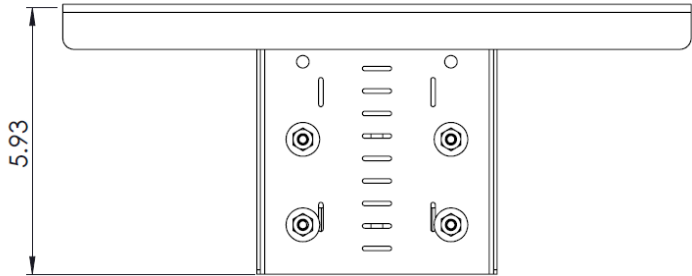

MINI PLATE POLE MOUNT BRACKET

This bracket is designed for smaller antennas needing a 1-inch mounting hole. The included adjustable gear/worm-drive clamps fit poles or rectangular posts with 1.5 to 2.5-inch widths. Slots for gear clamps run vertically and horizontally.

Part #	Description	Plate Size	Compatible Antennas
PTA0637	Mini plate with 1" hole and pole mounting bracket	7"L x 4"W	Border Collie , Chihuahua S & ST

RECTANGLE PLATE POLE MOUNT BRACKET

This bracket with a 14-inch-long plate is designed for longer antennas needing a 1.5-inch mounting hole. Bracket is designed to securely fit poles with 1.5 to 2.5-inch diameters or rectangular posts up to 3 inches wide. Additional slots for gear/worm-drive clamps run vertically and horizontally.

Part #	Description	Plate Size	Compatible Antennas
PTA0638	Rectangle plate with 1.5" hole and pole mount bracket	14"L x 3.75"W	Australian Shepherd , Belgian Shepherd , Irish Setter, Norwegian Elkhound

RECTANGLE PLATE MOUNT BRACKET w/ NO HOLES