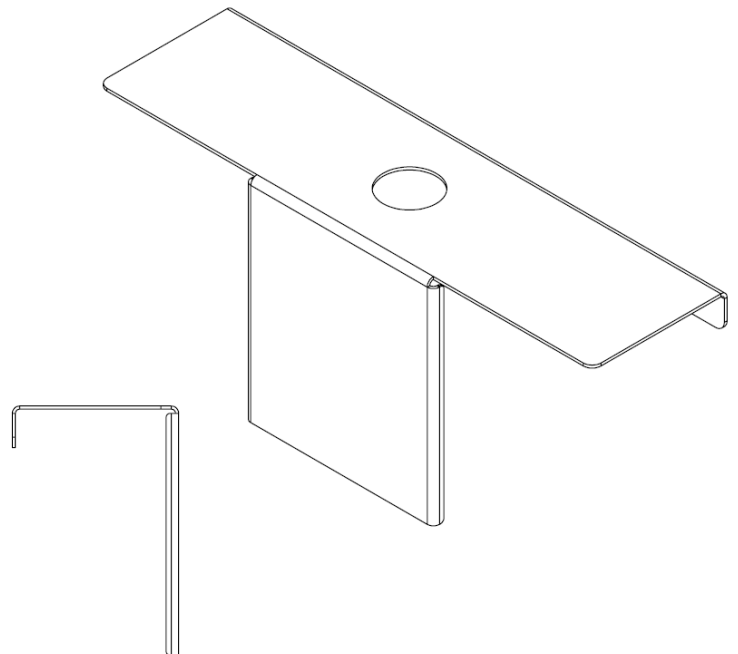

MINI PLATE POLE MOUNT BRACKET

This bracket is designed for smaller antennas needing a 1-inch mounting hole. The included adjustable gear/worm-drive clamps fit poles or rectangular posts with 1.5 to 2.5-inch widths. Slots for gear clamps run vertically and horizontally.

Part #	Description	Plate Size	Compatible Antennas
PTA0637	Mini plate with 1" hole and pole mounting bracket	7"L x 4"W	Border Collie , Chihuahua S & ST

RECTANGLE PLATE POLE MOUNT BRACKET

This bracket with a 14-inch-long plate is designed for longer antennas needing a 1.5-inch mounting hole. Bracket is designed to securely fit poles with 1.5 to 2.5-inch diameters or rectangular posts up to 3 inches wide. Additional slots for gear/worm-drive clamps run vertically and horizontally.

Part #	Description	Plate Size	Compatible Antennas
PTA0638	Rectangle plate with 1.5" hole and pole mount bracket	14"L x 3.75"W	Australian Shepherd , Belgian Shepherd , Irish Setter, Norwegian Elkhound

RECTANGLE PLATE MOUNT BRACKET w/ NO HOLES

This bracket with a 14-inch-long plate is designed for longer antennas needing a 1.5-inch mounting hole. Bracket is solid and designed for user to drill holes for customizable mounting.

Part #	Description	Plate Size	Compatible Antennas
PTA0640	Rectangle plate with 1.5" hole and bracket with no predrilled screw holes	14"L x 3.75"W	Australian Shepherd , Belgian Shepherd , Irish Setter, Norwegian Elkhound