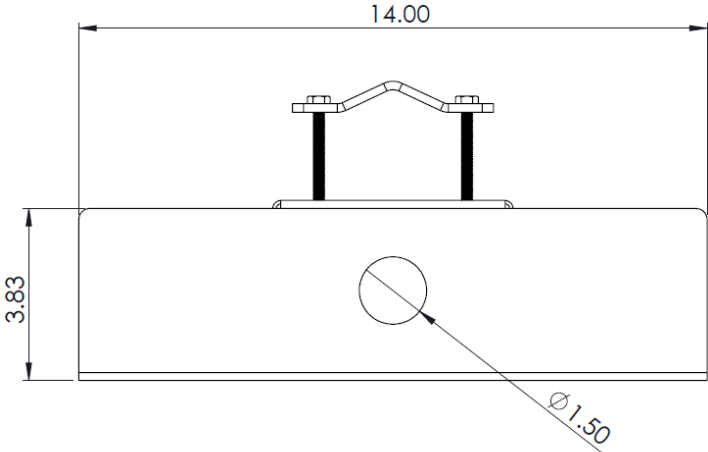

MINI PLATE POLE MOUNT BRACKET

This bracket is designed for smaller antennas needing a 1-inch mounting hole. The included adjustable gear/worm-drive clamps fit poles or rectangular posts with 1.5 to 2.5-inch widths. Slots for gear clamps run vertically and horizontally.

Part #	Description	Plate Size	Compatible Antennas
PTA0637	Mini plate with 1" hole and pole mounting bracket	7"L x 4"W	Border Collie , Chihuahua S & ST

RECTANGLE PLATE POLE MOUNT BRACKET

This bracket with a 14-inch-long plate is designed for longer antennas needing a 1.5-inch mounting hole. Bracket is designed to securely fit poles with 1.5 to 2.5-inch diameters or rectangular posts up to 3 inches wide. Additional slots for gear/worm-drive clamps run vertically and horizontally.

Part #	Description	Plate Size	Compatible Antennas
PTA0638	Rectangle plate with 1.5" hole and pole mount bracket	14"L x 3.75"W	Australian Shepherd , Belgian Shepherd , Irish Setter, Norwegian Elkhound

RECTANGLE PLATE MOUNT BRACKET w/ NO HOLES

This bracket with a 14-inch-long plate is designed for longer antennas needing a 1.5-inch mounting hole. Bracket is solid and designed for user to drill holes for customizable mounting.

Part #	Description	Plate Size	Compatible Antennas
PTA0640	Rectangle plate with 1.5" hole and bracket with no predrilled screw holes	14"L x 3.75"W	Australian Shepherd , Belgian Shepherd , Irish Setter, Norwegian Elkhound