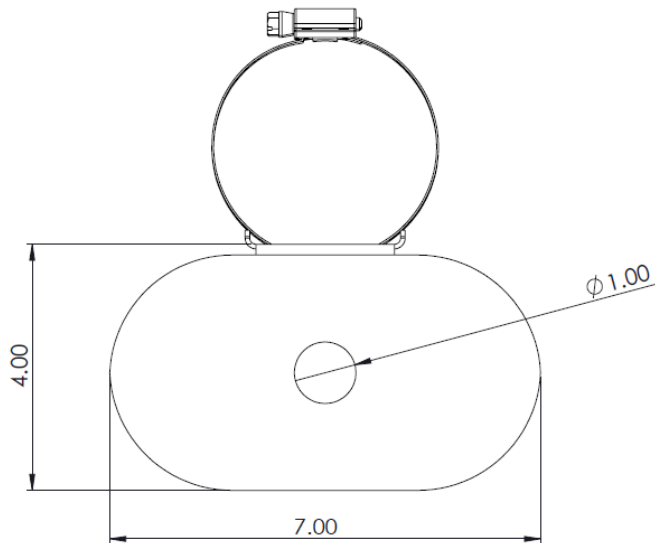

This bracket with a rounded plate is designed for antennas needing a 1 or 1.5-inch mounting hole. Bracket is designed to securely fit poles with 1.5 to 2.5-inch diameters.

Part #	Description	Plate Size	Compatible Antennas
PTA0149	Round plate with 1" hole and pole mount bracket	6.10"D	Border Collie , Chihuahua S & ST , Collie , Doberman , Rottweiler
PTA0149H	Round plate with 1.5" hole and pole mount bracket	6.10"D	Belgian Shepherd , Husky , Irish Setter, K9 , Norwegian Elkhound, Timberwolf

MINI PLATE POLE MOUNT BRACKET

This bracket is designed for smaller antennas needing a 1-inch mounting hole. The included adjustable gear/worm-drive clamps fit poles or rectangular posts with 1.5 to 2.5-inch widths. Slots for gear clamps run vertically and horizontally.

Part #	Description	Plate Size	Compatible Antennas
PTA0637	Mini plate with 1" hole and pole mounting bracket	7"L x 4"W	Border Collie , Chihuahua S & ST

RECTANGLE PLATE POLE MOUNT BRACKET

This bracket with a 14-inch-long plate is designed for longer antennas needing a 1.5-inch mounting hole. Bracket is designed to securely fit poles with 1.5 to 2.5-inch diameters or rectangular posts up to 3 inches wide. Additional slots for gear/worm-drive clamps run vertically and horizontally.

Part #	Description	Plate Size	Compatible Antennas
PTA0638	Rectangle plate with 1.5" hole and pole mount bracket	14"L x 3.75"W	Australian Shepherd , Belgian Shepherd , Irish Setter, Norwegian Elkhound

RECTANGLE PLATE MOUNT BRACKET w/ NO HOLES