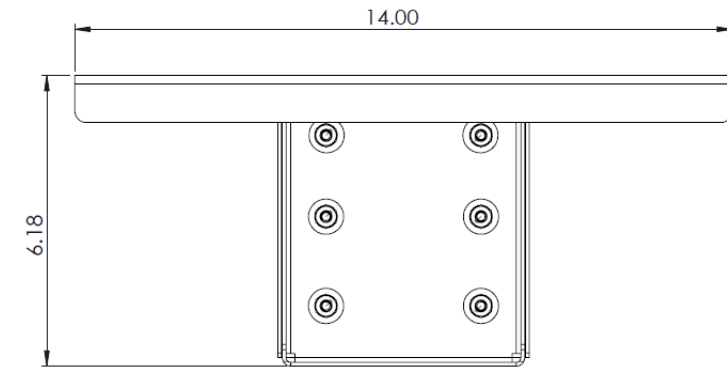

This bracket with a 14-inch-long plate is designed for longer antennas needing a 1.5-inch mounting hole. L bracket includes predrilled holes and slots for mounting. Bottom part of L bracket is solid and allows user to drill holes for customizable mounting.

Part #	Description	Plate Size	Compatible Antennas
PTA0641	Rectangle plate with 1.5" hole and L bracket	14"L x 3.75W	Australian Shepherd, Belgian Shepherd, Irish Setter, Norwegian Elkhound