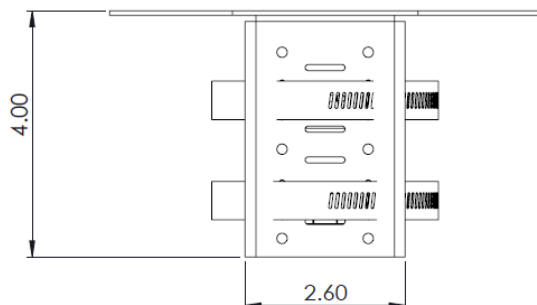

Page 3: Mini Plate Pole Mount Bracket

Page 4: Rectangle Plate Pole Mount Bracket

Page 5: Rectangle Plate Mount Bracket with No Holes

Page 6: Rectangle Plate L Mount Bracket

Page 7: Complete Chart

ROUNDED PLATE POLE MOUNT BRACKETS

This bracket with a rounded plate is designed for antennas needing a 1 or 1.5-inch mounting hole. Bracket is designed to securely fit poles with 1.5 to 2.5-inch diameters.

Part #	Description	Plate Size	Compatible Antennas
PTA0149	Round plate with 1" hole and pole mount bracket	6.10"D	Border Collie , Chihuahua S & ST , Collie , Doberman , Rottweiler
PTA0149H	Round plate with 1.5" hole and pole mount bracket	6.10"D	Belgian Shepherd , Husky , Irish Setter, K9 , Norwegian Elkhound, Timberwolf

MINI PLATE POLE MOUNT BRACKET

This bracket is designed for smaller antennas needing a 1-inch mounting hole. The included adjustable gear/worm-drive clamps fit poles or rectangular posts with 1.5 to 2.5-inch widths. Slots for gear clamps run vertically and horizontally.

Part #	Description	Plate Size	Compatible Antennas
PTA0637	Mini plate with 1" hole and pole mounting bracket	7"L x 4"W	Border Collie , Chihuahua S & ST

RECTANGLE PLATE POLE MOUNT BRACKET

This bracket with a 14-inch-long plate is designed for longer antennas needing a 1.5-inch mounting hole. Bracket is designed to securely fit poles with 1.5 to 2.5-inch diameters or rectangular posts up to 3 inches wide. Additional slots for gear/worm-drive clamps run vertically and horizontally.