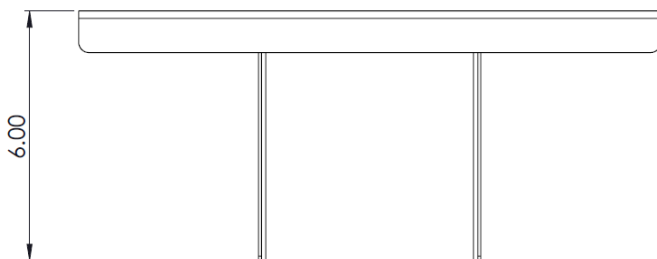

Part #	Description	Plate Size	Compatible Antennas
PTA0637	Mini plate with 1" hole and pole mounting bracket	7"L x 4"W	Border Collie , Chihuahua S & ST

RECTANGLE PLATE POLE MOUNT BRACKET

This bracket with a 14-inch-long plate is designed for longer antennas needing a 1.5-inch mounting hole. Bracket is designed to securely fit poles with 1.5 to 2.5-inch diameters or rectangular posts up to 3 inches wide. Additional slots for gear/worm-drive clamps run vertically and horizontally.

Part #	Description	Plate Size	Compatible Antennas
PTA0638	Rectangle plate with 1.5" hole and pole mount bracket	14"L x 3.75"W	Australian Shepherd , Belgian Shepherd , Irish Setter, Norwegian Elkhound

RECTANGLE PLATE MOUNT BRACKET w/ NO HOLES

This bracket with a 14-inch-long plate is designed for longer antennas needing a 1.5-inch mounting hole. Bracket is solid and designed for user to drill holes for customizable mounting.

Part #	Description	Plate Size	Compatible Antennas
PTA0640	Rectangle plate with 1.5" hole and bracket with no predrilled screw holes	14"L x 3.75"W	Australian Shepherd , Belgian Shepherd , Irish Setter, Norwegian Elkhound