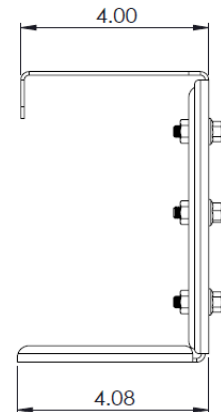

This bracket with a 14-inch-long plate is designed for longer antennas needing a 1.5-inch mounting hole. L bracket includes predrilled holes and slots for mounting. Bottom part of L bracket is solid and allows user to drill holes for customizable mounting.

Part #	Description	Plate Size	Compatible Antennas
PTA0641	Rectangle plate with 1.5" hole and L bracket	14"L x 3.75W	Australian Shepherd, Belgian Shepherd, Irish Setter, Norwegian Elkhound