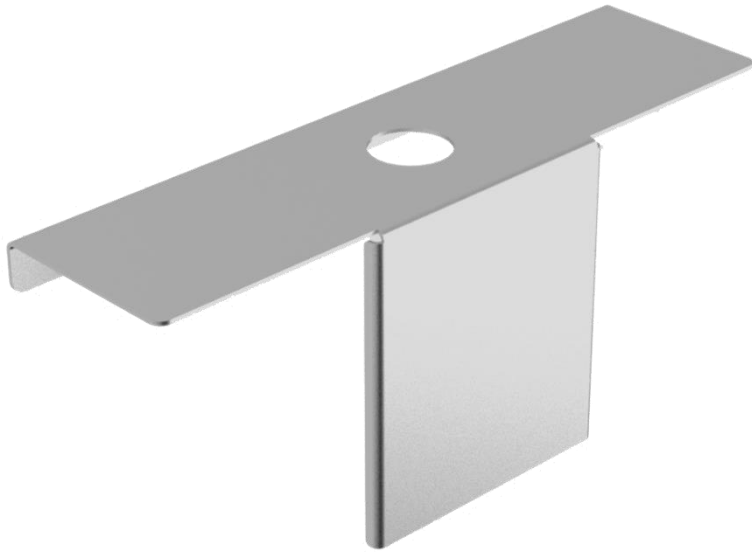

RECTANGLE PLATE MOUNT BRACKET w/ NO HOLES

This bracket with a 14-inch-long plate is designed for longer antennas needing a 1.5-inch mounting hole. Bracket is solid and designed for user to drill holes for customizable mounting.

Part #	Description	Plate Size	Compatible Antennas
PTA0640	Rectangle plate with 1.5" hole and bracket with no predrilled screw holes	14"L x 3.75"W	Australian Shepherd, Belgian Shepherd, Irish Setter, Norwegian Elkhound