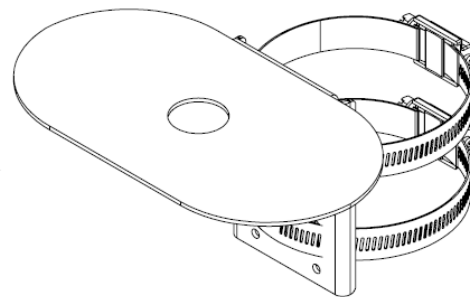

Page 3: Mini Plate Pole Mount Bracket

Page 4: Rectangle Plate Pole Mount Bracket

Page 5: Rectangle Plate Mount Bracket with No Holes

Page 6: Rectangle Plate L Mount Bracket

Page 7: Complete Chart

ROUNDED PLATE POLE MOUNT BRACKETS

This bracket with a rounded plate is designed for antennas needing a 1 or 1.5-inch mounting hole. Bracket is designed to securely fit poles with 1.5 to 2.5-inch diameters.

Part #	Description	Plate Size	Compatible Antennas
PTA0149	Round plate with 1" hole and pole mount bracket	6.10"D	Border Collie , Chihuahua S & ST , Collie , Doberman , Rottweiler
PTA0149H	Round plate with 1.5" hole and pole mount bracket	6.10"D	Belgian Shepherd , Husky , Irish Setter, K9 , Norwegian Elkhound, Timberwolf

MINI PLATE POLE MOUNT BRACKET

This bracket is designed for smaller antennas needing a 1-inch mounting hole. The included adjustable gear/worm-drive clamps fit poles or rectangular posts with 1.5 to 2.5-inch widths. Slots for gear clamps run vertically and horizontally.

Part #	Description	Plate Size	Compatible Antennas
PTA0637	Mini plate with 1" hole and pole mounting bracket	7"L x 4"W	Border Collie , Chihuahua S & ST

RECTANGLE PLATE POLE MOUNT BRACKET

This bracket with a 14-inch-long plate is designed for longer antennas needing a 1.5-inch mounting hole. Bracket is designed to securely fit poles with 1.5 to 2.5-inch diameters or rectangular posts up to 3 inches wide. Additional slots for gear/worm-drive clamps run vertically and horizontally.