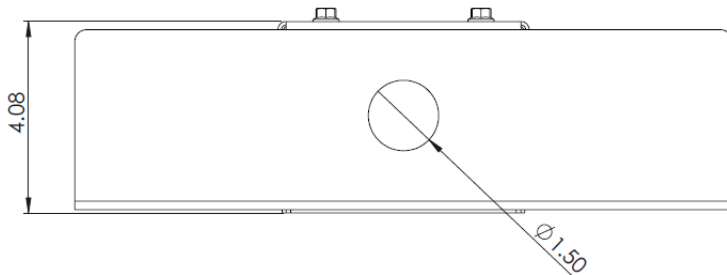

This bracket with a 14-inch-long plate is designed for longer antennas needing a 1.5-inch mounting hole. L bracket includes predrilled holes and slots for mounting. Bottom part of L bracket is solid and allows user to drill holes for customizable mounting.

Part #	Description	Plate Size	Compatible Antennas
PTA0641	Rectangle plate with 1.5" hole and L bracket	14"L x 3.75W	Australian Shepherd, Belgian Shepherd, Irish Setter, Norwegian Elkhound