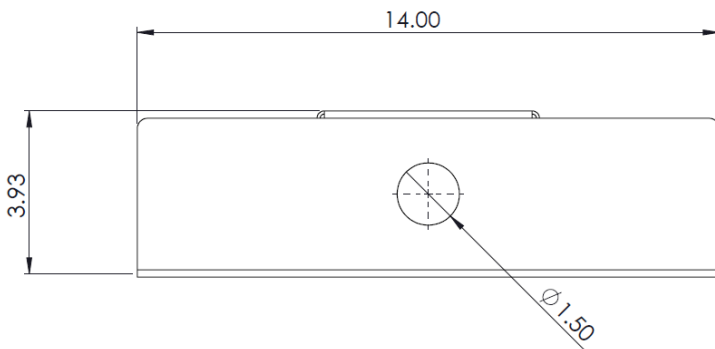

Part #	Description	Plate Size	Compatible Antennas
PTA0637	Mini plate with 1" hole and pole mounting bracket	7"L x 4"W	Border Collie , Chihuahua S & ST

RECTANGLE PLATE POLE MOUNT BRACKET

This bracket with a 14-inch-long plate is designed for longer antennas needing a 1.5-inch mounting hole. Bracket is designed to securely fit poles with 1.5 to 2.5-inch diameters or rectangular posts up to 3 inches wide. Additional slots for gear/worm-drive clamps run vertically and horizontally.

Part #	Description	Plate Size	Compatible Antennas
PTA0638	Rectangle plate with 1.5" hole and pole mount bracket	14"L x 3.75"W	Australian Shepherd , Belgian Shepherd , Irish Setter, Norwegian Elkhound

RECTANGLE PLATE MOUNT BRACKET w/ NO HOLES

This bracket with a 14-inch-long plate is designed for longer antennas needing a 1.5-inch mounting hole. Bracket is solid and designed for user to drill holes for customizable mounting.

Part #	Description	Plate Size	Compatible Antennas
PTA0640	Rectangle plate with 1.5" hole and bracket with no predrilled screw holes	14"L x 3.75"W	Australian Shepherd , Belgian Shepherd , Irish Setter, Norwegian Elkhound