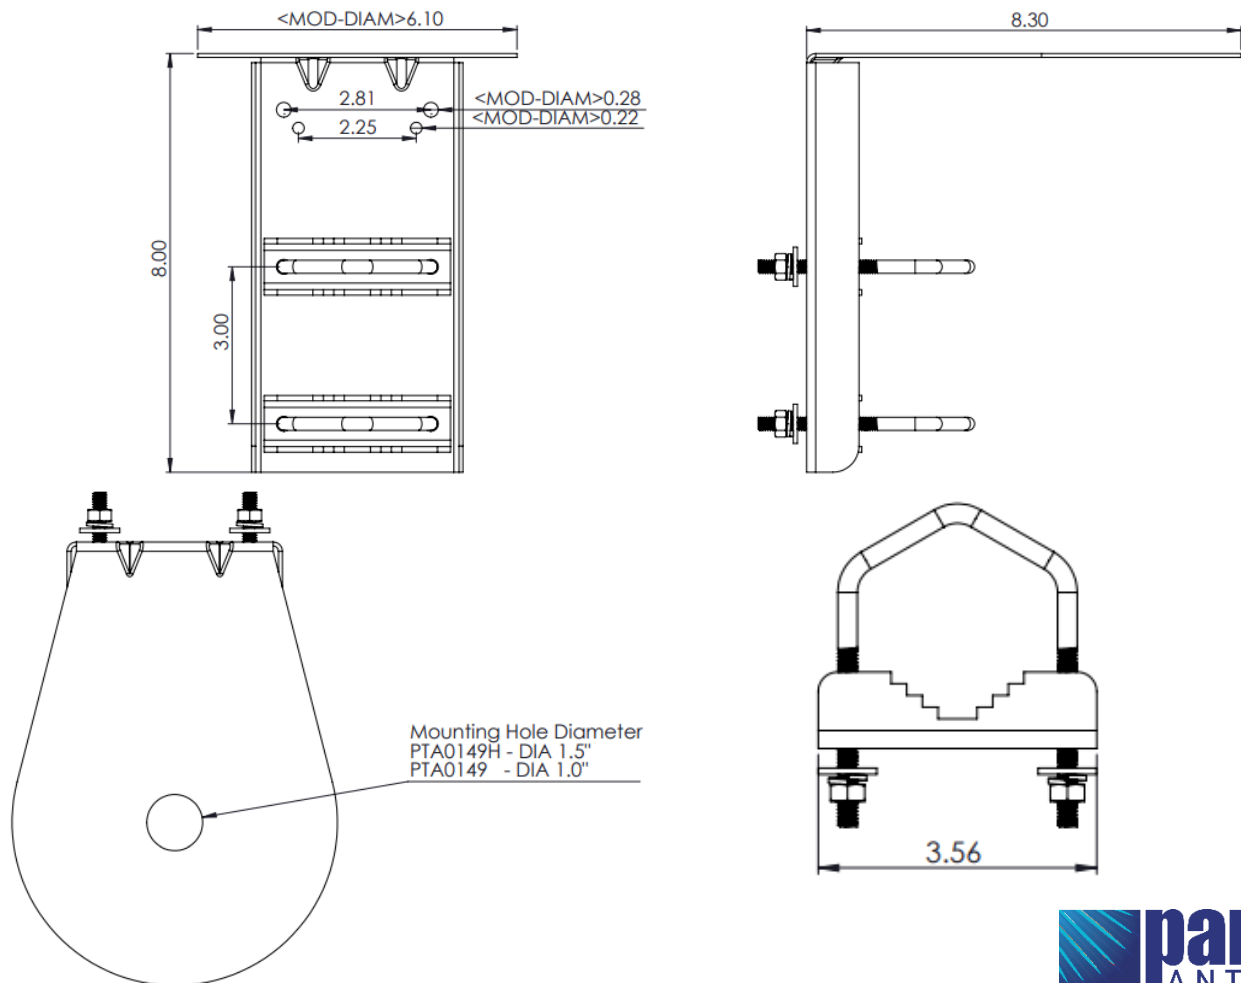

Page 3: Mini Plate Pole Mount Bracket

Page 4: Rectangle Plate Pole Mount Bracket

Page 5: Rectangle Plate Mount Bracket with No Holes

Page 6: Rectangle Plate L Mount Bracket

Page 7: Complete Chart

ROUNDED PLATE POLE MOUNT BRACKETS

This bracket with a rounded plate is designed for antennas needing a 1 or 1.5-inch mounting hole. Bracket is designed to securely fit poles with 1.5 to 2.5-inch diameters.

Part #	Description	Plate Size	Compatible Antennas
PTA0149	Round plate with 1" hole and pole mount bracket	6.10"D	Border Collie , Chihuahua S & ST , Collie , Doberman , Rottweiler
PTA0149H	Round plate with 1.5" hole and pole mount bracket	6.10"D	Belgian Shepherd , Husky , Irish Setter, K9 , Norwegian Elkhound, Timberwolf

MINI PLATE POLE MOUNT BRACKET

This bracket is designed for smaller antennas needing a 1-inch mounting hole. The included adjustable gear/worm-drive clamps fit poles or rectangular posts with 1.5 to 2.5-inch widths. Slots for gear clamps run vertically and horizontally.

Part #	Description	Plate Size	Compatible Antennas
PTA0637	Mini plate with 1" hole and pole mounting bracket	7"L x 4"W	Border Collie , Chihuahua S & ST

RECTANGLE PLATE POLE MOUNT BRACKET

This bracket with a 14-inch-long plate is designed for longer antennas needing a 1.5-inch mounting hole. Bracket is designed to securely fit poles with 1.5 to 2.5-inch diameters or rectangular posts up to 3 inches wide. Additional slots for gear/worm-drive clamps run vertically and horizontally.