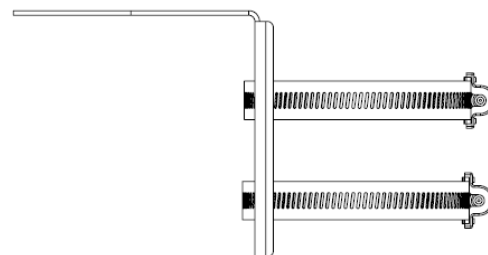

Page 3: Mini Plate Pole Mount Bracket

Page 4: Rectangle Plate Pole Mount Bracket

Page 5: Rectangle Plate Mount Bracket with No Holes

Page 6: Rectangle Plate L Mount Bracket

Page 7: Complete Chart

ROUNDED PLATE POLE MOUNT BRACKETS

This bracket with a rounded plate is designed for antennas needing a 1 or 1.5-inch mounting hole. Bracket is designed to securely fit poles with 1.5 to 2.5-inch diameters.

Part #	Description	Plate Size	Compatible Antennas
PTA0149	Round plate with 1" hole and pole mount bracket	6.10"D	Border Collie , Chihuahua S & ST , Collie , Doberman , Rottweiler
PTA0149H	Round plate with 1.5" hole and pole mount bracket	6.10"D	Belgian Shepherd , Husky , Irish Setter, K9 , Norwegian Elkhound, Timberwolf

MINI PLATE POLE MOUNT BRACKET

This bracket is designed for smaller antennas needing a 1-inch mounting hole. The included adjustable gear/worm-drive clamps fit poles or rectangular posts with 1.5 to 2.5-inch widths. Slots for gear clamps run vertically and horizontally.

Part #	Description	Plate Size	Compatible Antennas
PTA0637	Mini plate with 1" hole and pole mounting bracket	7"L x 4"W	Border Collie , Chihuahua S & ST

RECTANGLE PLATE POLE MOUNT BRACKET

This bracket with a 14-inch-long plate is designed for longer antennas needing a 1.5-inch mounting hole. Bracket is designed to securely fit poles with 1.5 to 2.5-inch diameters or rectangular posts up to 3 inches wide. Additional slots for gear/worm-drive clamps run vertically and horizontally.