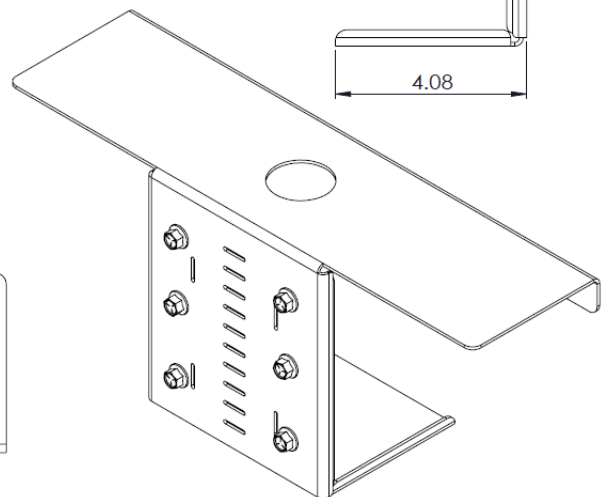

This bracket with a 14-inch-long plate is designed for longer antennas needing a 1.5-inch mounting hole. L bracket includes predrilled holes and slots for mounting. Bottom part of L bracket is solid and allows user to drill holes for customizable mounting.

Part #	Description	Plate Size	Compatible Antennas
PTA0641	Rectangle plate with 1.5" hole and L bracket	14"L x 3.75W	Australian Shepherd, Belgian Shepherd, Irish Setter, Norwegian Elkhound