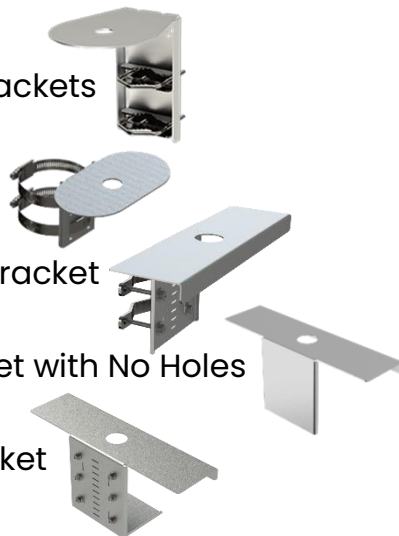

Features

- **130 mph Wind Rating**
- Sleek Construction
- Multiple Mounting Options
- Wall or Pole Mount Function
- Designed for All Environments
- Weather and Vandal Proof

Table of Contents

Page 2: Rounded Plate Pole Mount Brackets

Page 3: Mini Plate Pole Mount Bracket

Page 4: Rectangle Plate Pole Mount Bracket

Page 5: Rectangle Plate Mount Bracket with No Holes

Page 6: Rectangle Plate L Mount Bracket

Page 7: Complete Chart

ROUNDED PLATE POLE MOUNT BRACKETS

This bracket with a rounded plate is designed for antennas needing a 1 or 1.5-inch mounting hole. Bracket is designed to securely fit poles with 1.5 to 2.5-inch diameters.

Part #	Description	Plate Size	Compatible Antennas
PTA0149	Round plate with 1" hole and pole mount bracket	6.10"D	Border Collie , Chihuahua S & ST , Collie , Doberman , Rottweiler
PTA0149H	Round plate with 1.5" hole and pole mount bracket	6.10"D	Belgian Shepherd , Husky , Irish Setter, K9 , Norwegian Elkhound, Timberwolf

MINI PLATE POLE MOUNT BRACKET

This bracket is designed for smaller antennas needing a 1-inch mounting hole. The included adjustable gear/worm-drive clamps fit poles or rectangular posts with 1.5 to 2.5-inch widths. Slots for gear clamps run vertically and horizontally.