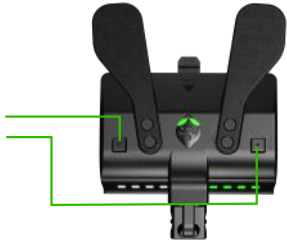

FPS MOD MODE NAVIGATION

Step 1.

ENTER FPS MOD MODE

- Hold the LEFT Square
- Press the RIGHT Square
- Eyes will glow green

Step 2.

HOLD LEFT D-PAD (For at least 5 Seconds)

Hold the LEFT D-Pad, before moving through the options with the buttons below, keep it held down throughout the process. (Once you have performed an action e.g chosen a class or a mod, the action will be set when you let go of the LEFT D-Pad).

Step 3.

CLASS NAVIGATION

NEXT CLASS

PREVIOUS CLASS

Step 4.

MOD NAVIGATION

NEXT MOD

PREVIOUS MOD