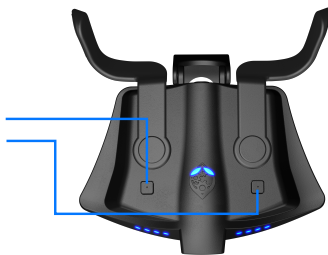

FPS MOD MODE NAVIGATION

Step 1.

ENTER FPS MOD MODE

- Hold the LEFT Square
- Press the RIGHT Square
- Eyes will glow blue

Step 2.

HOLD LEFT D-PAD (For at least 5 Seconds)

Hold the LEFT D-Pad, before moving through the options with the buttons below, keep it held down throughout the process. (Once you have performed an action e.g chosen a class or a mod, the action will be set when you let go of the LEFT D-Pad).