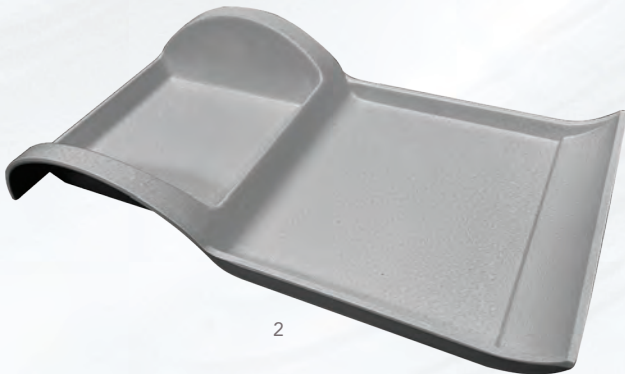

ORGANIC SHAPE TRAYS

	SKU	Description	Case
7	22185	11.75" x 7.75" Bamboo Fiber Oblong Tray	24/case
8	22288	11.75" x 6" Bamboo Fiber Rectangle Tray	36/case
9	22287	12" x 4" Bamboo Fiber Rectangle Tray	48/case

TRAYS

REUSABLE
COMPARTMENT TRAYS

1

- DISHWASHER SAFE • DURABLE & LONG LASTING
- NATURAL • 1000+ WASHES

BAMBOO FIBRE FOOD TRAYS

SKU	Description	Case
1 22421	12.5" Compartment Food Tray	12/case
2 22421-GRAY8	12.5" Compartment Food Tray	12/case