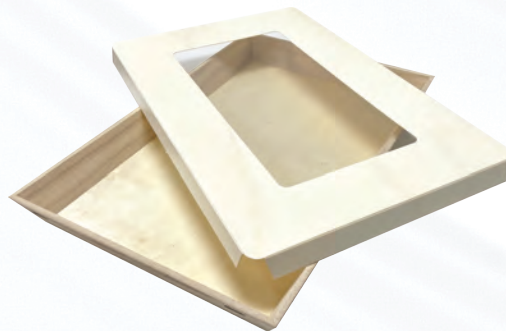

Description	SKU	Quantity
7" Square 3" Depth Square Heavy Duty Tray 7 x 7 x 3	7Sq3D-HDWT	24 Count/Case
10" Square 3" Depth Square Heavy Duty Tray 10 x 10 x 3	10Sq3D-HDWT	24 Count/Case
10" x 10" x 3' Square 3 Partitioned Heavy Duty Tray	10x10x3-HDWT	24 Count/Case
12" Square 3" Depth Square Heavy Duty Tray 12 x 12 x 3	12Sq3D-HDWT	10 Count/Case
12" Square 5" Depth Square Heavy Duty Tray 12 x 12 x 5	12Sq5D-HDWT	10 Count/Case
16" Square 3" Depth Square Heavy Duty Tray 16 x 16 x 3	16Sq3D-HDWT	10 Count/Case

WOODEN LIDS FOR HEAVY DUTY TRAYS

21X14RTLIDWW

EASY TO APPLY AND TIE.

16SQLIDWW

WOODEN LIDS FOR HEAVY DUTY COLLECTION

All New Boxes! Get your one of a kind and unique to a box combination. Serve your guests with style and sophisticated elegance. Our new wooden lids enhance any event or venue. Catering options with foodie flair.

WOODEN BOXES FOR AMENITY TRAYS, HOLIDAY GIFT BOXES, EMPLOYEE APPRECIATION BOXES, THANK YOU BOXES AND MORE!

WOODEN LIDS FOR HEAVY DUTY TRAYS

CLEAR VIEW WOODEN LIDS FOR HEAVY DUTY COLLECTION

Description	SKU	Quantity
21" x 14" Rectangular Wooden Lid w/ Clear View Window for Heavy Duty Tray 21x14-HDWT	21X14RTLIDWW	10 Count/Case
18" x 12" Rectangular Wooden Lid w/ Clear View Window for Heavy Duty Tray 18x13-HDWT	18X12RTLIDWW	10 Count/Case
14" x 10" Rectangular Wooden Lid w/ Clear View Window for Heavy Duty Tray 14x10-HDWT	14X10RTLIDWW	10 Count/Case
16" x 16" Square Wooden Lid w/ Clear View Window for Heavy Duty Tray 16SQ3D-HDWT	16SQLIDWW	10 Count/Case