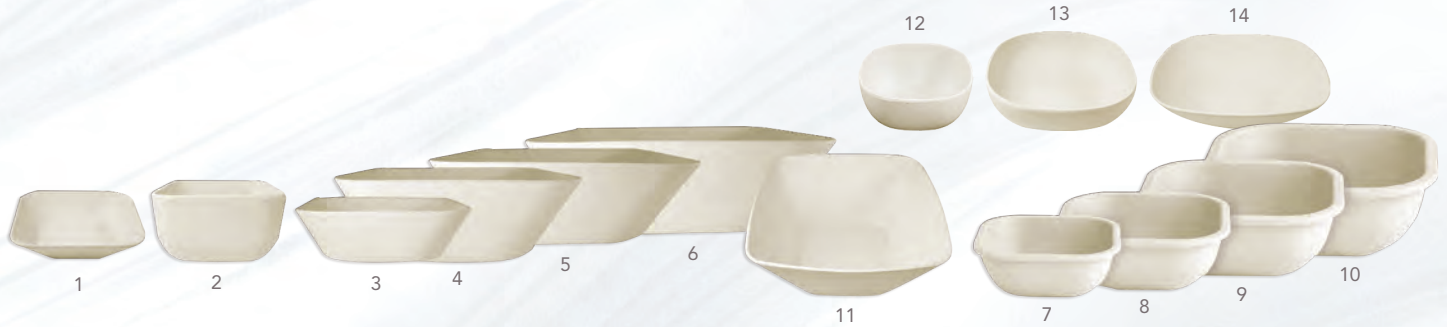

MALIBU

REUSABLE SERVEWARES & TRAYS