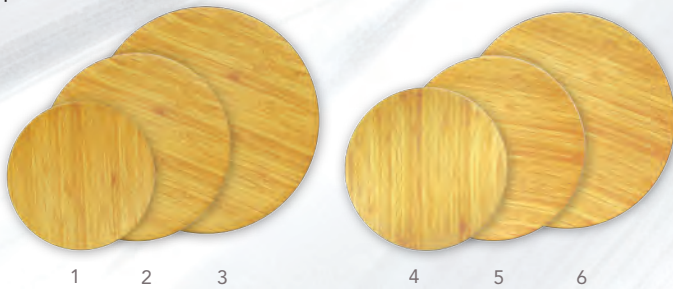

Introducing our new reusable line called Deux Bamboo. With over 20 new elegant designs, these beautiful Bambooware items are a valuable addition to our sustainable tableware options. Here at Bamboo Studio we utilize the strength, beauty, renewability, and versatility of bamboo to offer an ever-widening array of products.

ROUND PLATES

SKU	Description	Case
1 22000-DB	5.5" Round Double Wall Plate	96/case
2 21584-DB	8.5" Round Double Wall Plate	48/case
3 21583-DB	10.5" Round Double Wall Plate	24/case
4 21146-DB	7.5" Round Plate	72/case
5 21147-DB	8.5" Round Plate	48/case
6 21149-DB	10" Round Plate	36/case