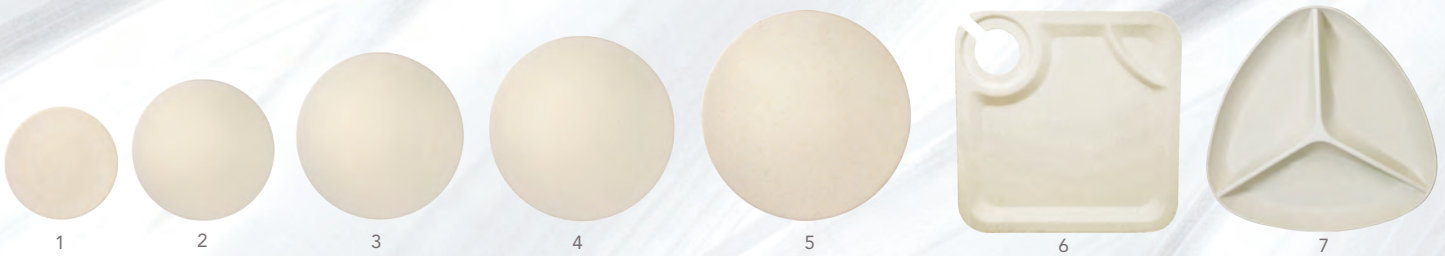

SOLID BAMBOO

- 24** ACCESSORIES & MINI PLATES
- 25** TONGS & SPATULA
- 26** CUTTING BOARDS
- 28** UTENSILS

SANTA BARBARA

REUSABLE
PLATES

As a durable alternative, Bamboo Studio's line of bamboo ware items retain all the strength and beauty of bamboo, with the added benefits of sustainability. Designed from the ground up to be as eco-friendly as possible, we begin by taking the fiber of bamboo plants five years or older, grinding it into fine powder. Utilizing a proprietary process, the material is molded into sturdy, long-lasting dinnerware.