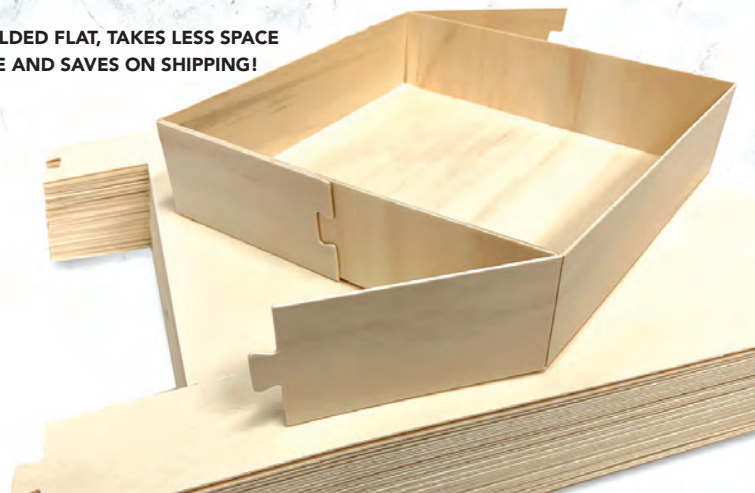

POPLAR BOX COLLECTION

LWBOIS-55-B with LID

LWBOIS-8T-B with LID

LWBOIS-7S-B with LID

LWBOIS-10S-B with LID

SHIPS FOLDED FLAT, TAKES LESS SPACE
TO STORE AND SAVES ON SHIPPING!

POPLAR COLLECTION WOODEN BOXES WITH LIDS

Leafware® eco-friendly sustainable poplar wood collection comes from renewable resources. These are disposable, biodegradable and compostable. Natural poplar wood with a smooth finish and convenient to use recyclable plastic lids to cover and protect your food.