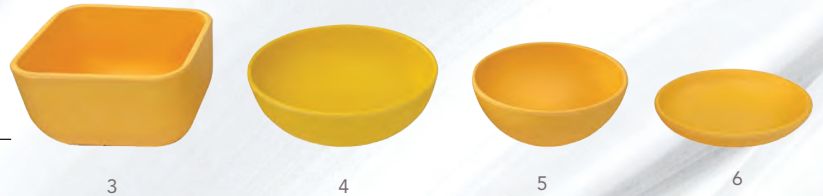

REUSABLE PLATES & BOWLS

ROUND PLATES

	SKU	Description	Case
1	21277P116	10" Bamboo Deep Round Plate	24/case
2	21278P116	7" Bamboo Deep Round Plate	48/case

BOWLS

	SKU	Description	Case
3	20419P135	4" Square Bowl 12oz	48/case
4	21564P116	4.75" Round Fruit Bowl 9oz	48/case
5	20797P135	3.75" Round Bowl 5oz	144/case
6	21144P135	3.87" Round Bowl 2oz	54/case