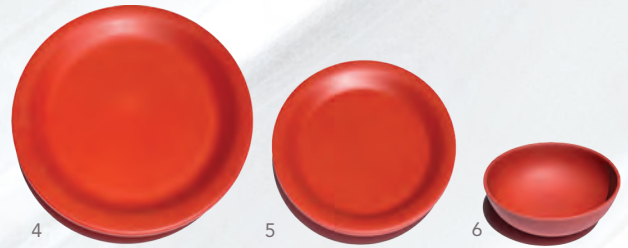

COLORED CLASSIC - RED

	SKU	Description	Case
4	21277P485	Red 10" Deep Plate	24/case
5	21278P485	Red 7" Deep Plate	48/case
6	21564P485	Red 4" Fruit Bowl 9oz	48/case