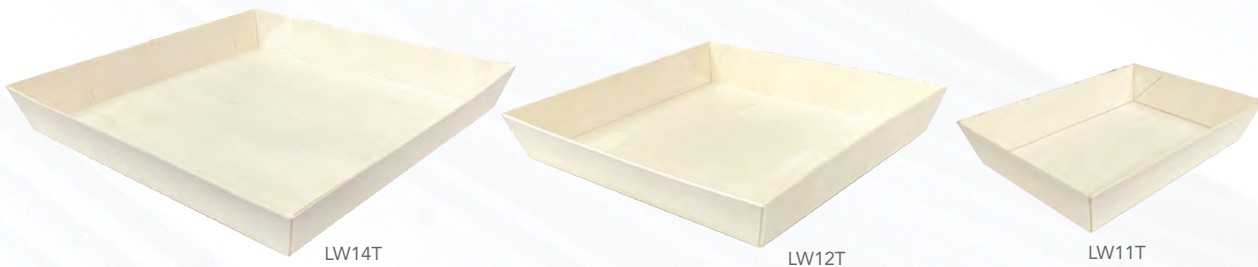

LWBOIS-5S-B / LWBOIS-5S-L

LWBOIS-7S-B / LWBOIS-7S-L

LWBOIS-10S-B / LWBOIS-10S-L

LWBOIS-8T-B / LWBOIS-8T-L

FB-4.7SQ2H

FB-9.2X6.8RT3H

FB-12X10RT3H

POPLAR BOX COLLECTION

LWBOIS-85T-B / LWBOIS-85T-L

FIXED SIDED TRAYS WITH LIDS

Description	SKU	Quantity
8.5" x 5.7" Oblong Fixed Side Trays	LWBOIS-85T-B	400 Count/Case
8.5" x 5.7" Oblong Fixed Side Tray LID	LWBOIS-85T-L	400 Count/Case