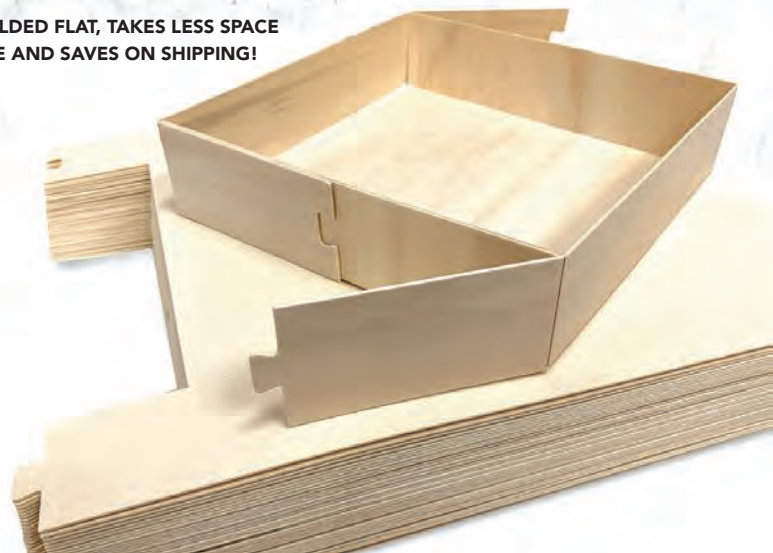

POPLAR BOX COLLECTION

LWBOIS-5S-B
with LID

LWBOIS-7S-B
with LID

LWBOIS-8T-B
with LID

LWBOIS-10S-B
with LID

SHIPS FOLDED FLAT, TAKES LESS SPACE
TO STORE AND SAVES ON SHIPPING!

WOODEN BOXES WITH LIDS

Leafware® eco-friendly sustainable poplar wood collection comes from renewable resources. These are disposable, biodegradable and compostable. Natural poplar wood with a smooth finish and convenient to use recyclable plastic lids to cover and protect your food.