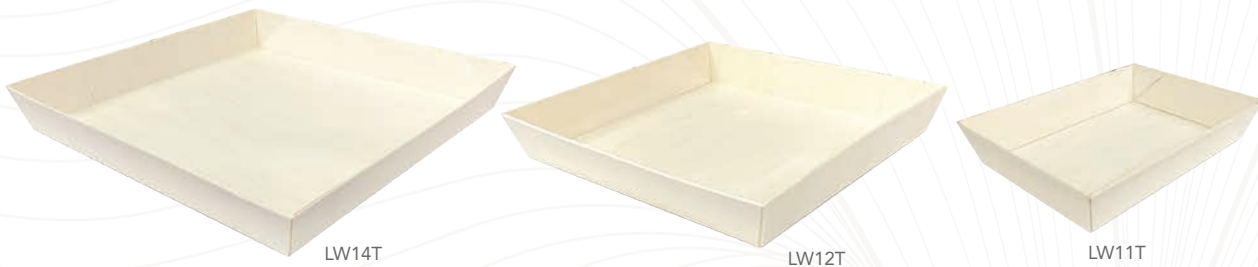

FB-4.7SQ2H

FB-9.2X6.8RT3H

FB-12X10RT3H

LWBOIS-85T-B / LWBOIS-85T-L

FIXED SIDED TRAYS WITH LIDS

Description	SKU	Quantity
8.5" x 5.7" Oblong Fixed Side Trays	LWBOIS-85T-B	400 Count/Case
8.5" x 5.7" Oblong Fixed Side Tray LID	LWBOIS-85T-L	400 Count/Case