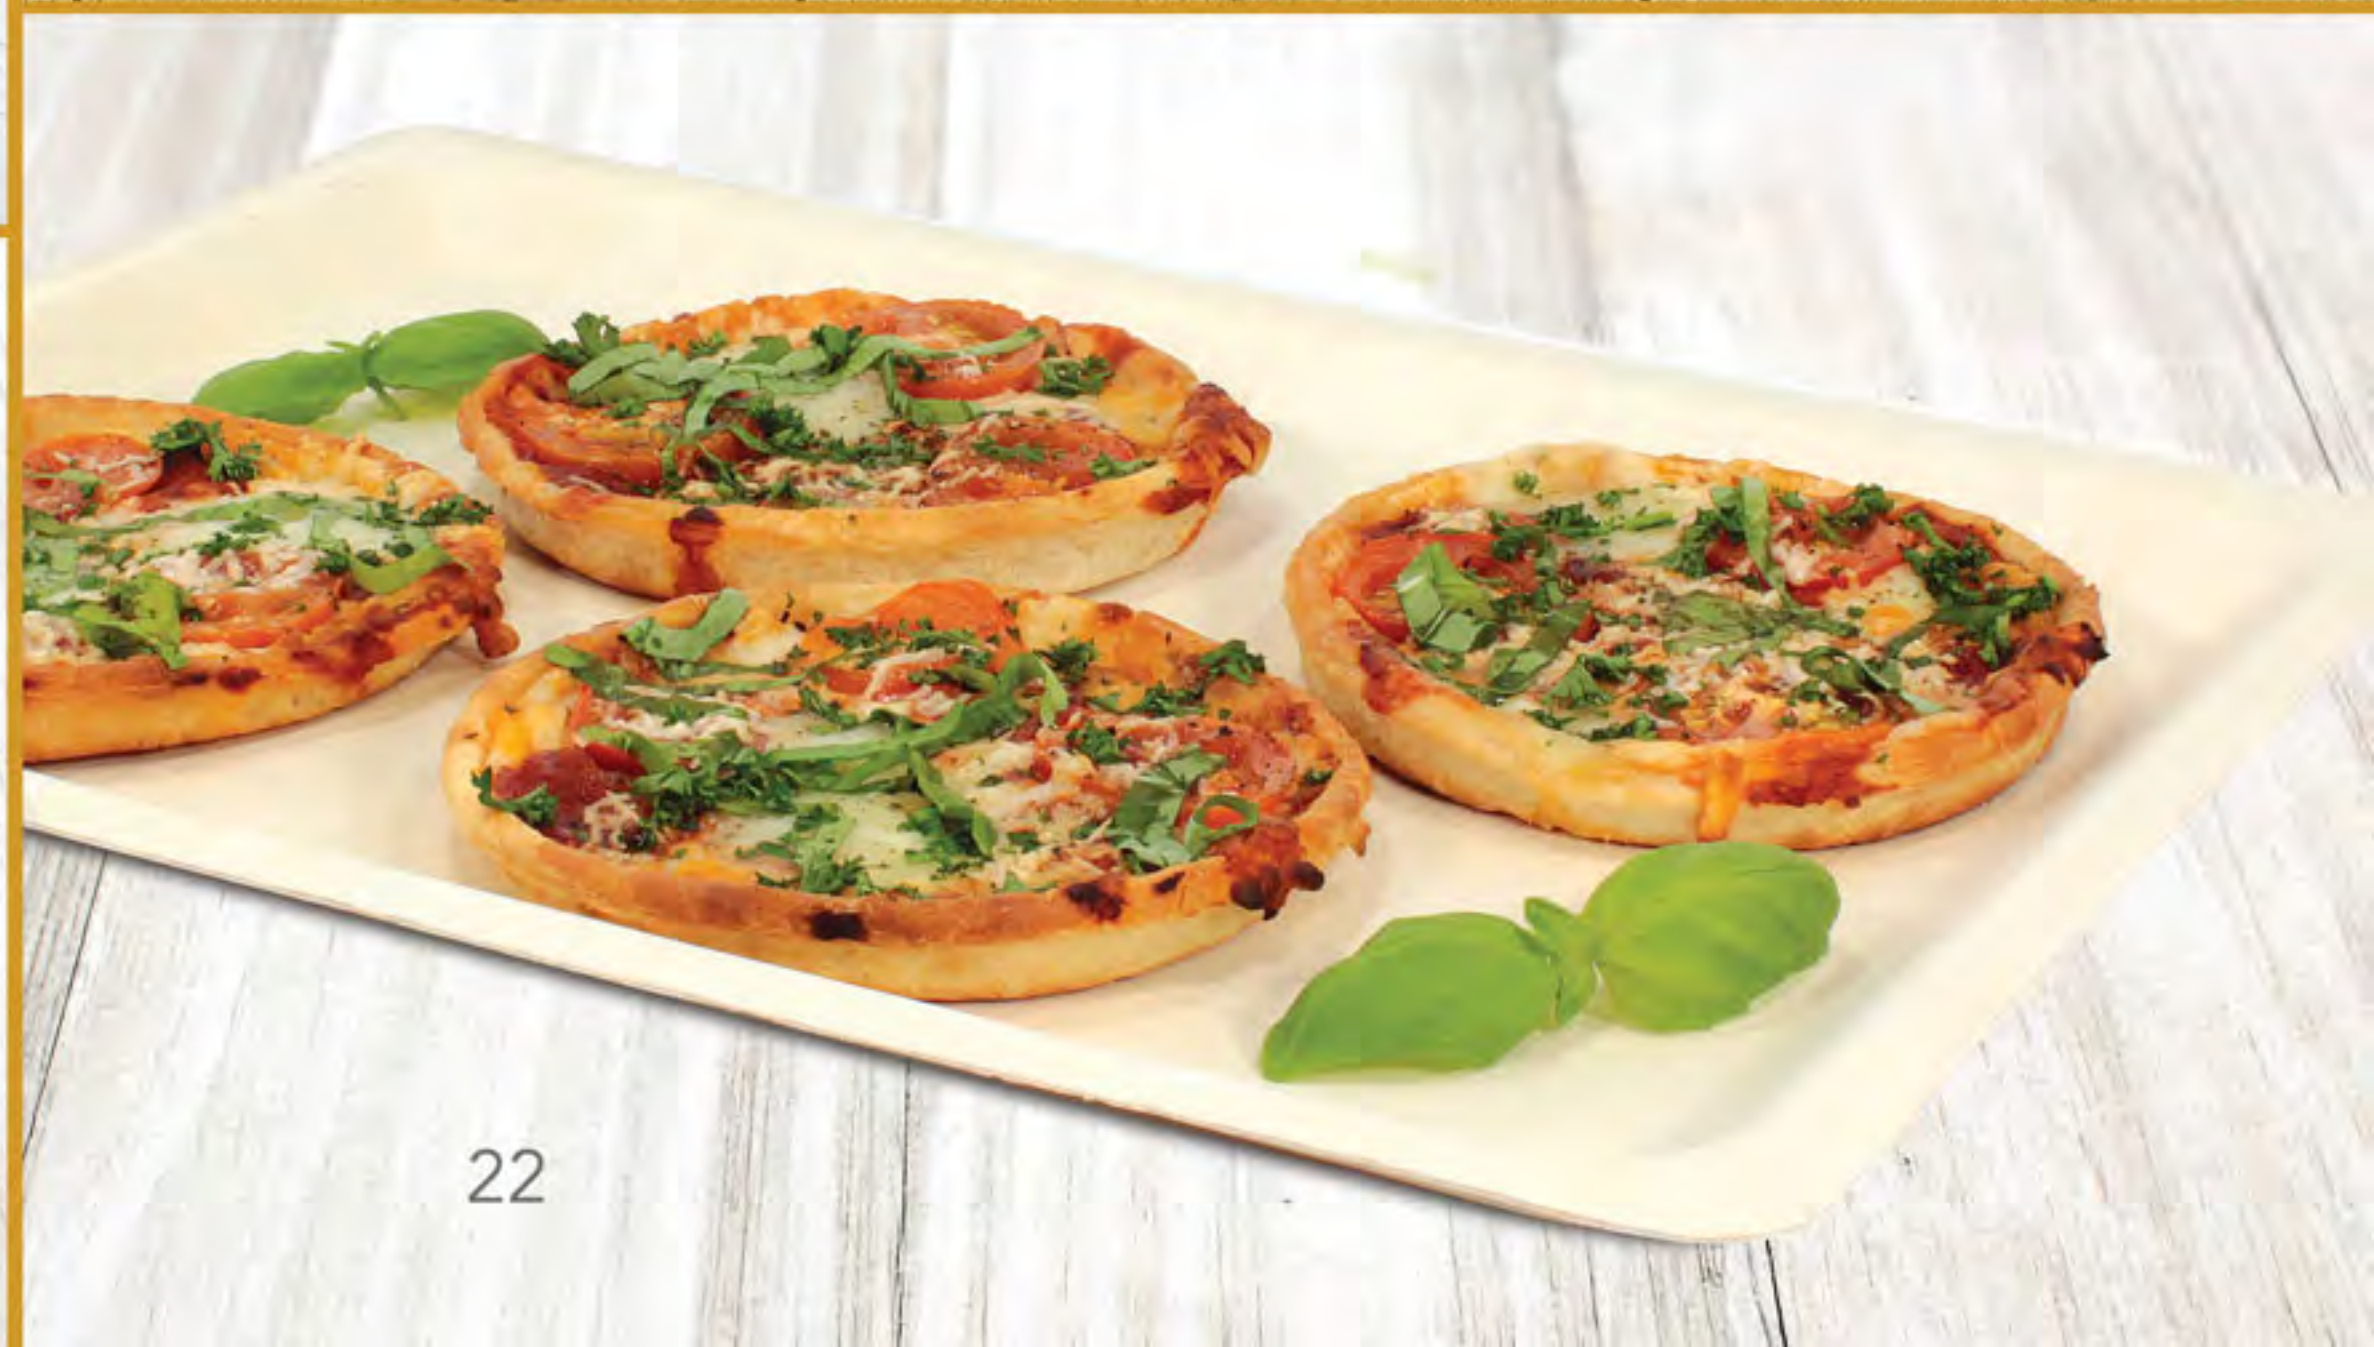

CATERBIO COLLECTION

Leafware® offers a complete line of different shapes and sizes in our wood plate and catering collection. Poplar wood allows you to use that natural wood product giving your guest a plate with artesian flare. A sustainable collection that makes mother nature smile.