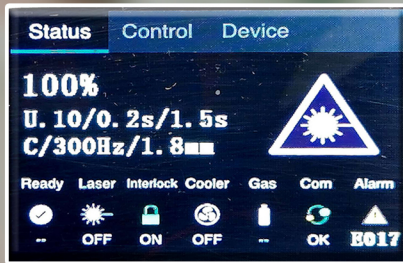

90%
Time savings*

The main benefits:

- + Time and cost savings
- + High processing speed
- + High quality of the final product

65%

The new Weldmax PhotonWeld Laser welding machine uses revolutionary EcoEner power pumping technology based on 976nm. The new Weldmax PhotonWeld is a minimum of 22% less energy consumption compared to any other laser welder of its capacity, which equates to 42% increase in power out of the wall plug (Class A+++)

Eco friendly

Portable

Air-Cooled

Safe to use

55 Preset programs

Fast ROI: Together with higher-speed and lower cost processing, the high uptime availability of the laser welding system enabled by low-maintenance fiber laser makes for the lowest cost per weld, and the fastest return on investment.