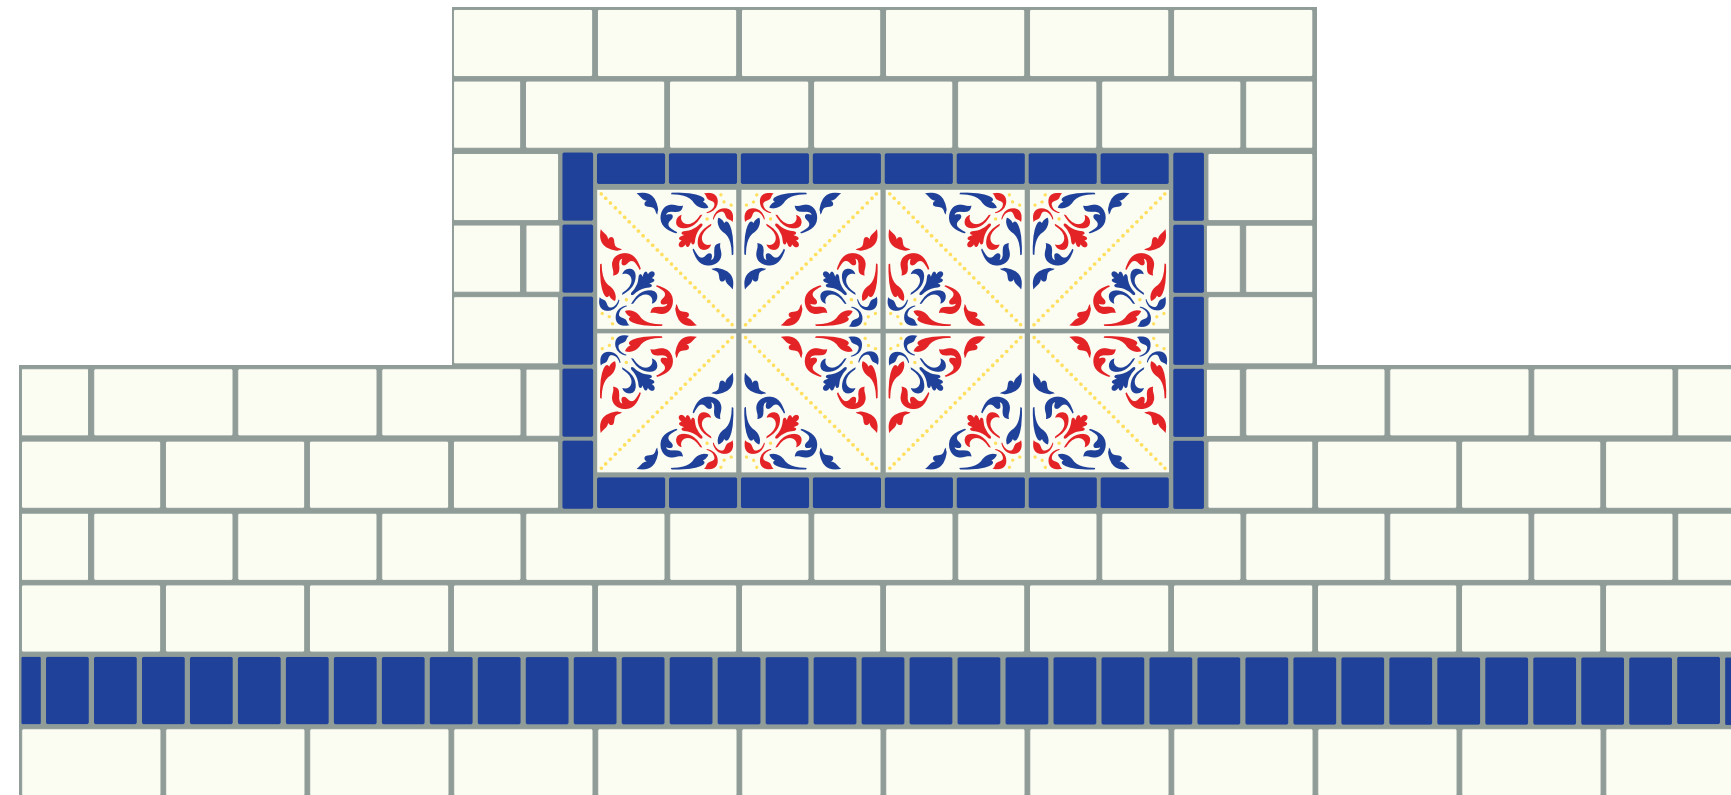

MOTAWI TILEWORKS

Lisbon - Kitchen Backsplash China Blue

FIELD TILE GLAZE KEY

 5000 Cream

 5061 Pale Blue

Featured polychrome tiles 6x6 Lisbon Wallpaper
(China Blue).

Main tiles 3x6, 3x3, 1-1/2x3 (5000),
2x3, 1-1/2x3, 1x3 (5061).

MOTAWI TILEWORKS

Lisbon - Kitchen Backsplash Indigo

FIELD TILE GLAZE KEY

 5000 Cream

 5012 Colbalt

Featured polychrome tiles 6x6 Lisbon Wallpaper
(Indigo).

Main tiles 3x6, 3x3, 1-1/2x3 (5000),
2x3, 1-1/2x3, 1x3 (5012).

MOTAWI TILEWORKS

Lisbon - Kitchen Backsplash Olive

FIELD TILE GLAZE KEY

 5143 Light Sand

 2021 Bottle Brown

Featured polychrome tiles 6x6 Lisbon Wallpaper
(Olive).

Main tiles 3x6, 3x3, 1-1/2x3 (5143),
2x3, 1-1/2x3, 1x3 (2021).