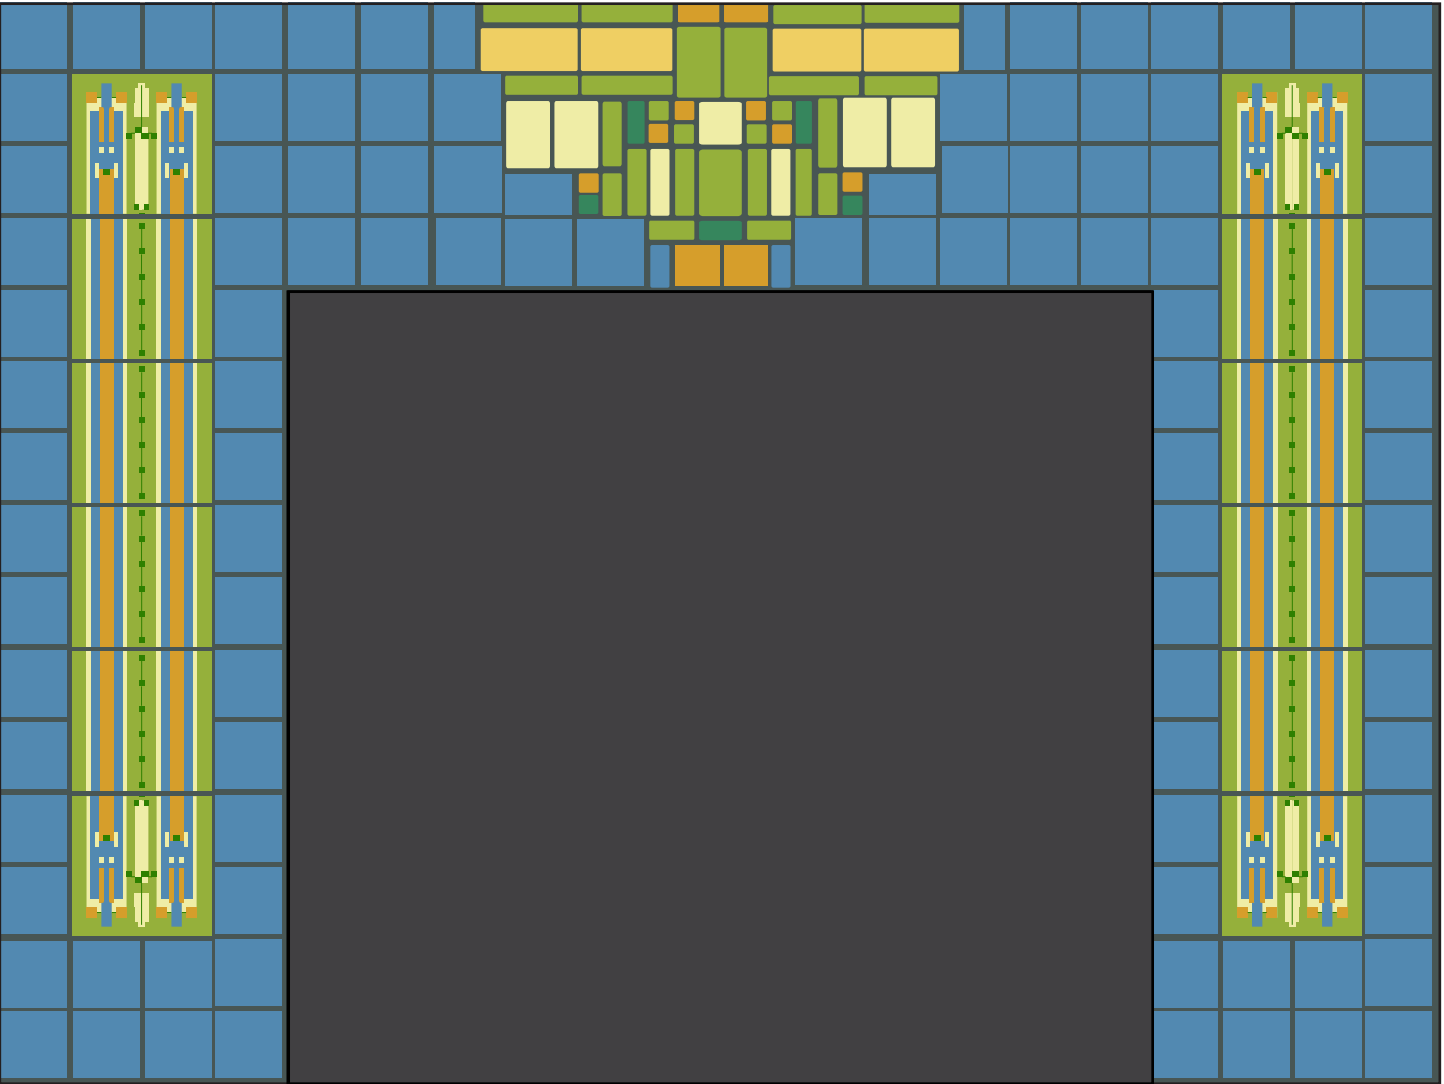

MOTAWI TILEWORKS

Frank Lloyd Wright Inspired Kitchen Backsplash

Featured Tiles: 6x6 Avery Coonley Pendant and Runner

GLAZE KEY

■ 5153 Pear

Frank Lloyd Wright Inspired Fireplace

Featured Tile: 6x6 Avery Coonley Pendant
and Runner

GLAZE KEY

- 5153 Pear
- 5098 Green
- 5040 Golden
- 5143 Light Sand
- 5115 Oak
- 5194 Cadet Blue

MOTAWI TILEWORKS

Frank Lloyd Wright Inspired Fireplace

Featured Tiles: 8x8 March Balloons,
May Basket, and Frozen Spheres

GLAZE KEY

 5194 Cadet Blue

MOTAWI TILEWORKS

Frank Lloyd Wright Inspired Kitchen Backsplash

Featured Tile: 8x8 March Balloons

GLAZE KEY

 5115 Oak

MOTAWI TILEWORKS

Featured Tile: 8x8 Prairie Star

GLAZE KEY

- 5157 Black Matte
- 5040 Golden
- 2021 Bottle Brown
- 5115 Oak