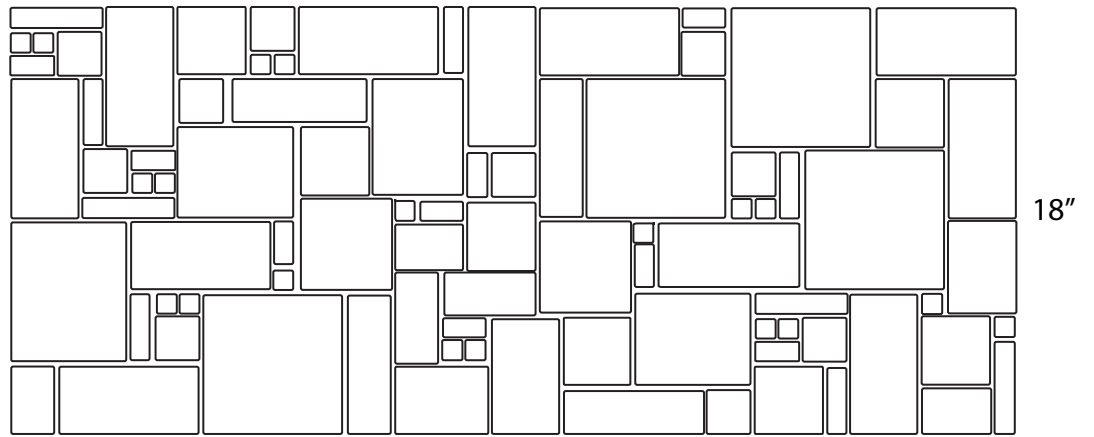

PATTERN A

PATTERN B

PATTERN C

PATTERN D

Collage Pattern Templates

Scale: 1/8" = 1"

MOTAWI
TILEWORKS

DISTINCTIVE AMERICAN ART TILES
AND INSTALLATIONS FOR HOMES
AND PUBLIC PLACES