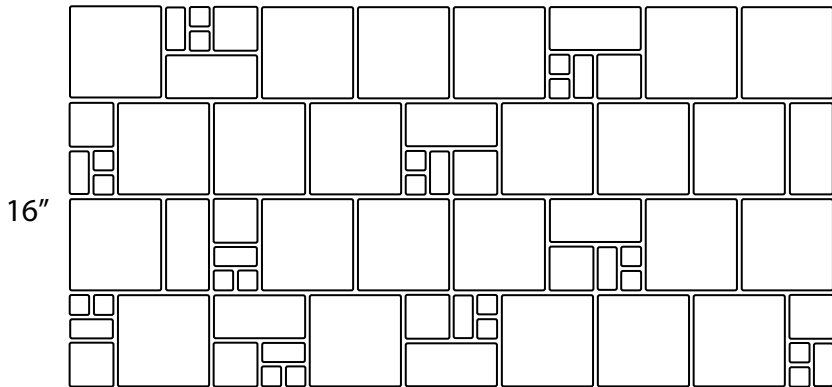

PATTERN A

PATTERN B

PATTERN C

PATTERN D

Collage Pattern Templates

Scale: 1/8" = 1"

MOTAWI
TILEWORKS

DISTINCTIVE AMERICAN ART TILES
AND INSTALLATIONS FOR HOMES
AND PUBLIC PLACES