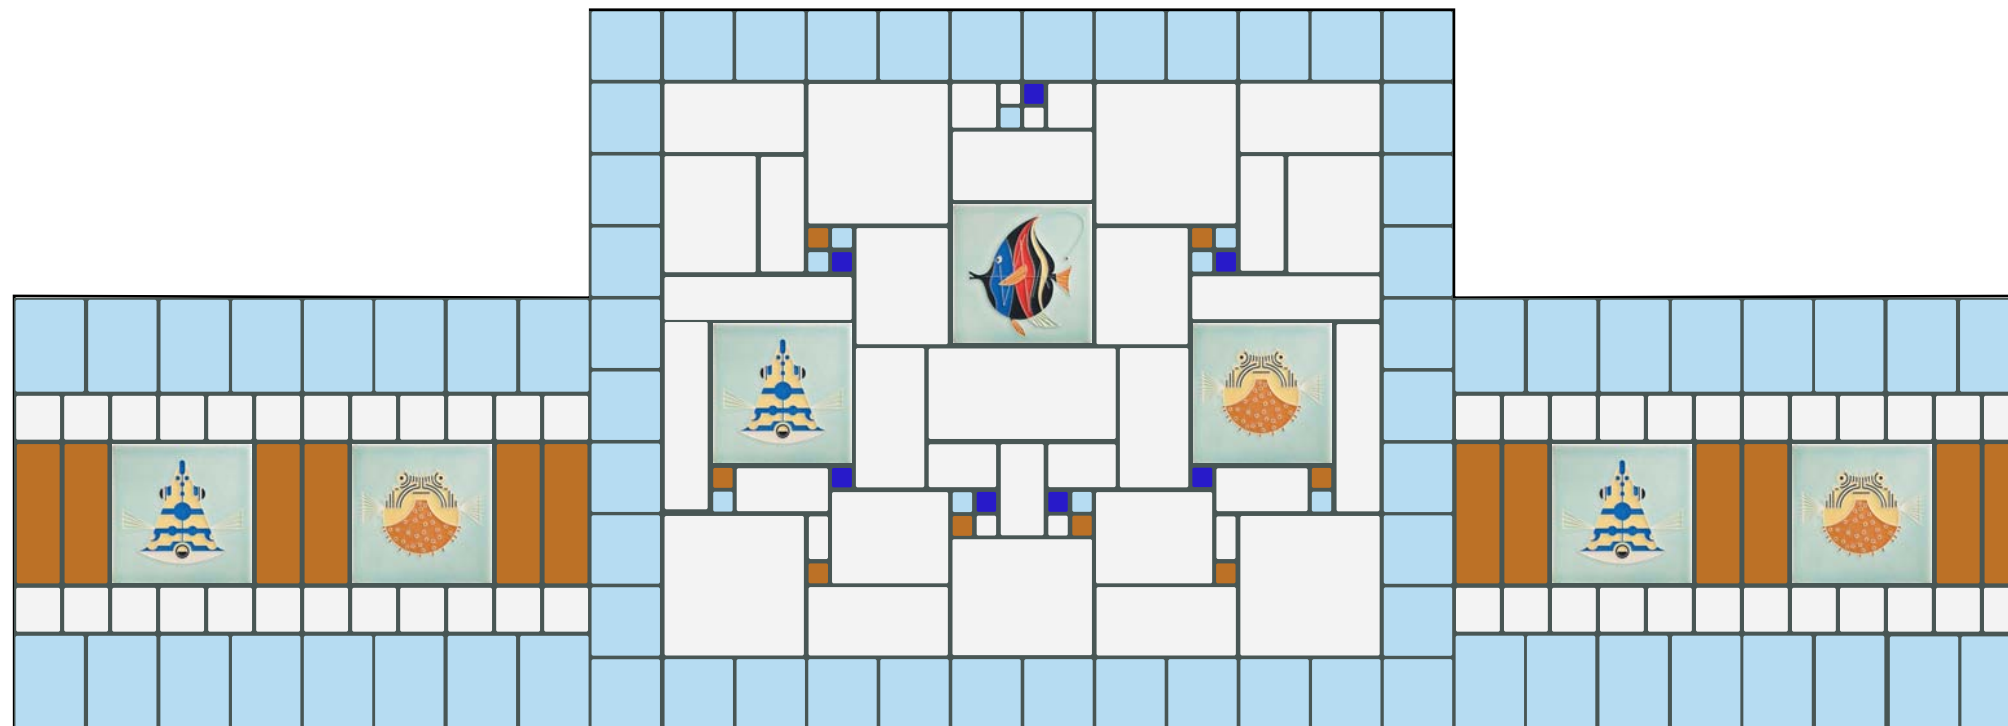

FEATURED TILE: **HOMECOMING**

GLAZE KEY

-  5061 Pale Blue
-  5003 Caribbean Blue
-  5000 Cream

MOTAWI TILEWORKS

Charley Harper Inspired Kitchen Backsplash

FEATURED TILE: **UPSIDE DOWNSIDE**

GLAZE KEY

-  5000 Cream
-  5061 Pale Blue
-  5236 Rothwell Grey

MOTAWI TILEWORKS

Charley Harper Inspired Kitchen Backsplash

FEATURED TILE: **COWFISH + PUFFER + ANGELFISH**

GLAZE KEY

-  5061 Pale Blue
-  5115 Oak
-  5000 Cream
-  5007 Cobalt

MOTAWI TILEWORKS

Charley Harper Inspired Shower Panel

FEATURED TILES: **COWFISH + PUFFER + ANGELFISH**

GLAZE KEY

-  5061 Pale Blue
-  5115 Oak
-  5000 Cream
-  5007 Cobalt