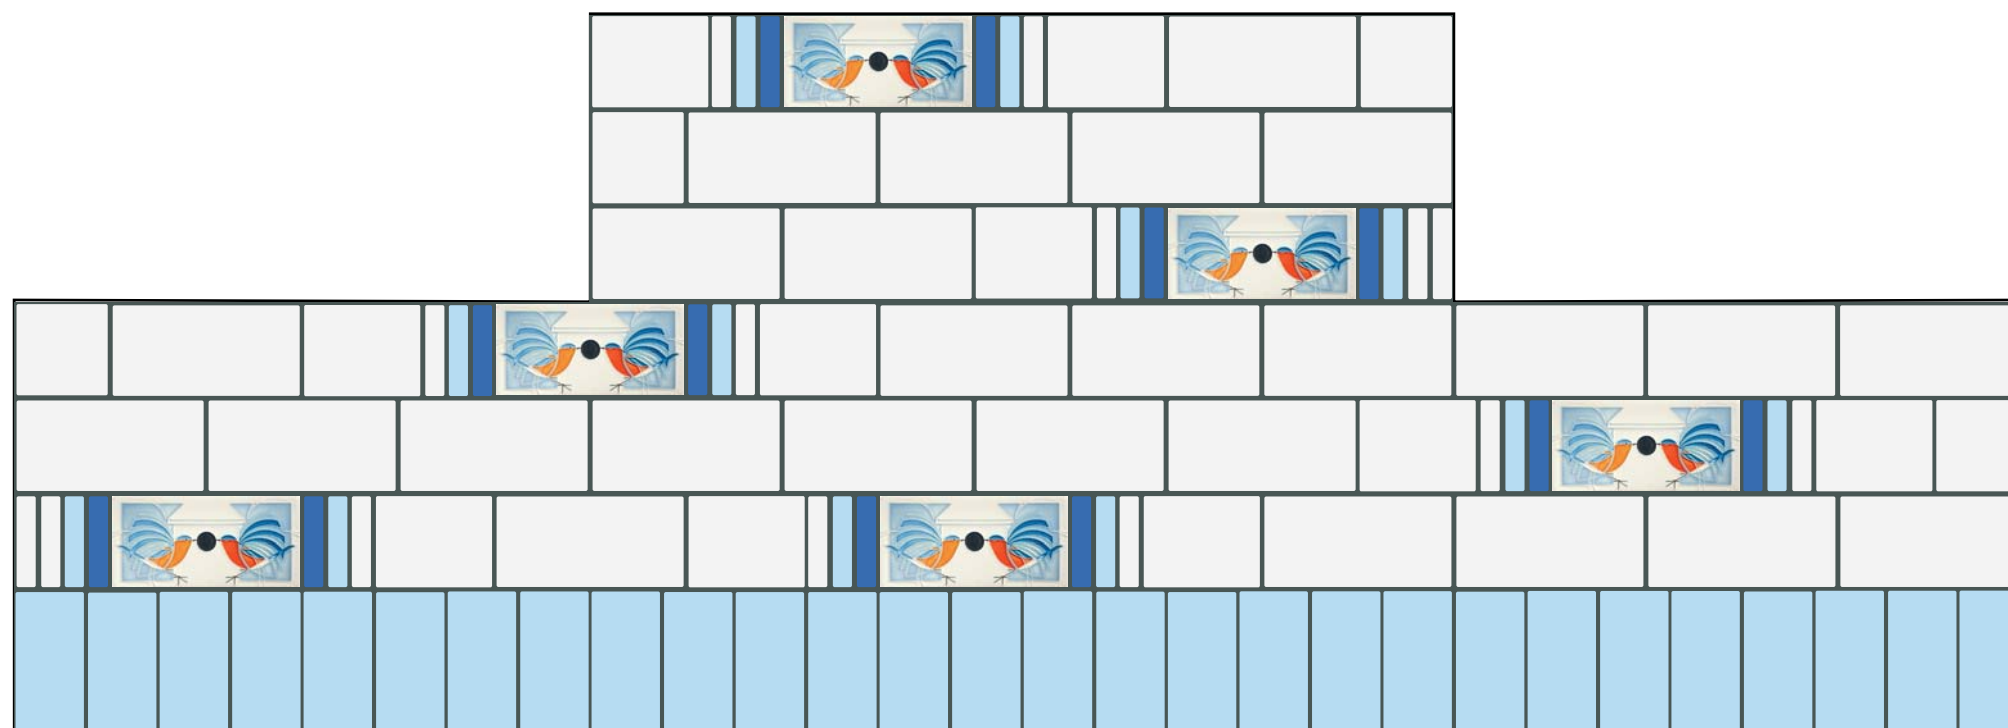

MOTAWI TILEWORKS

Charley Harper Inspired Kitchen Backsplash

FEATURED TILES: **AUTUMN EDIBLES + OCTOBER**

GLAZE KEY

-  5129 Storm Blue
-  5115 Oak
-  5040 Golden

MOTAWI TILEWORKS

Charley Harper Inspired Kitchen Backsplash

FEATURED TILE: **HOMECOMING**

GLAZE KEY

-  5061 Pale Blue
-  5003 Caribbean Blue
-  5000 Cream

MOTAWI TILEWORKS

Charley Harper Inspired Kitchen Backsplash

FEATURED TILE: **UPSIDE DOWNSIDE**

GLAZE KEY

-  5000 Cream
-  5061 Pale Blue
-  5236 Rothwell Grey

MOTAWI TILEWORKS

Charley Harper Inspired Kitchen Backsplash

FEATURED TILE: **COWFISH + PUFFER + ANGELFISH**

GLAZE KEY

-  5061 Pale Blue
-  5115 Oak
-  5000 Cream
-  5007 Cobalt

MOTAWI TILEWORKS

Charley Harper Inspired Shower Panel

FEATURED TILES: **COWFISH + PUFFER + ANGELFISH**

GLAZE KEY

-  5061 Pale Blue
-  5115 Oak
-  5000 Cream
-  5007 Cobalt