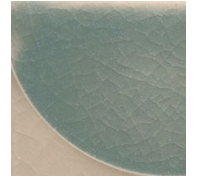

■ MOTAWI TILEWORKS | Glaze Colors for Art Tile

---

5000

5273

5236

5344

5348

5129