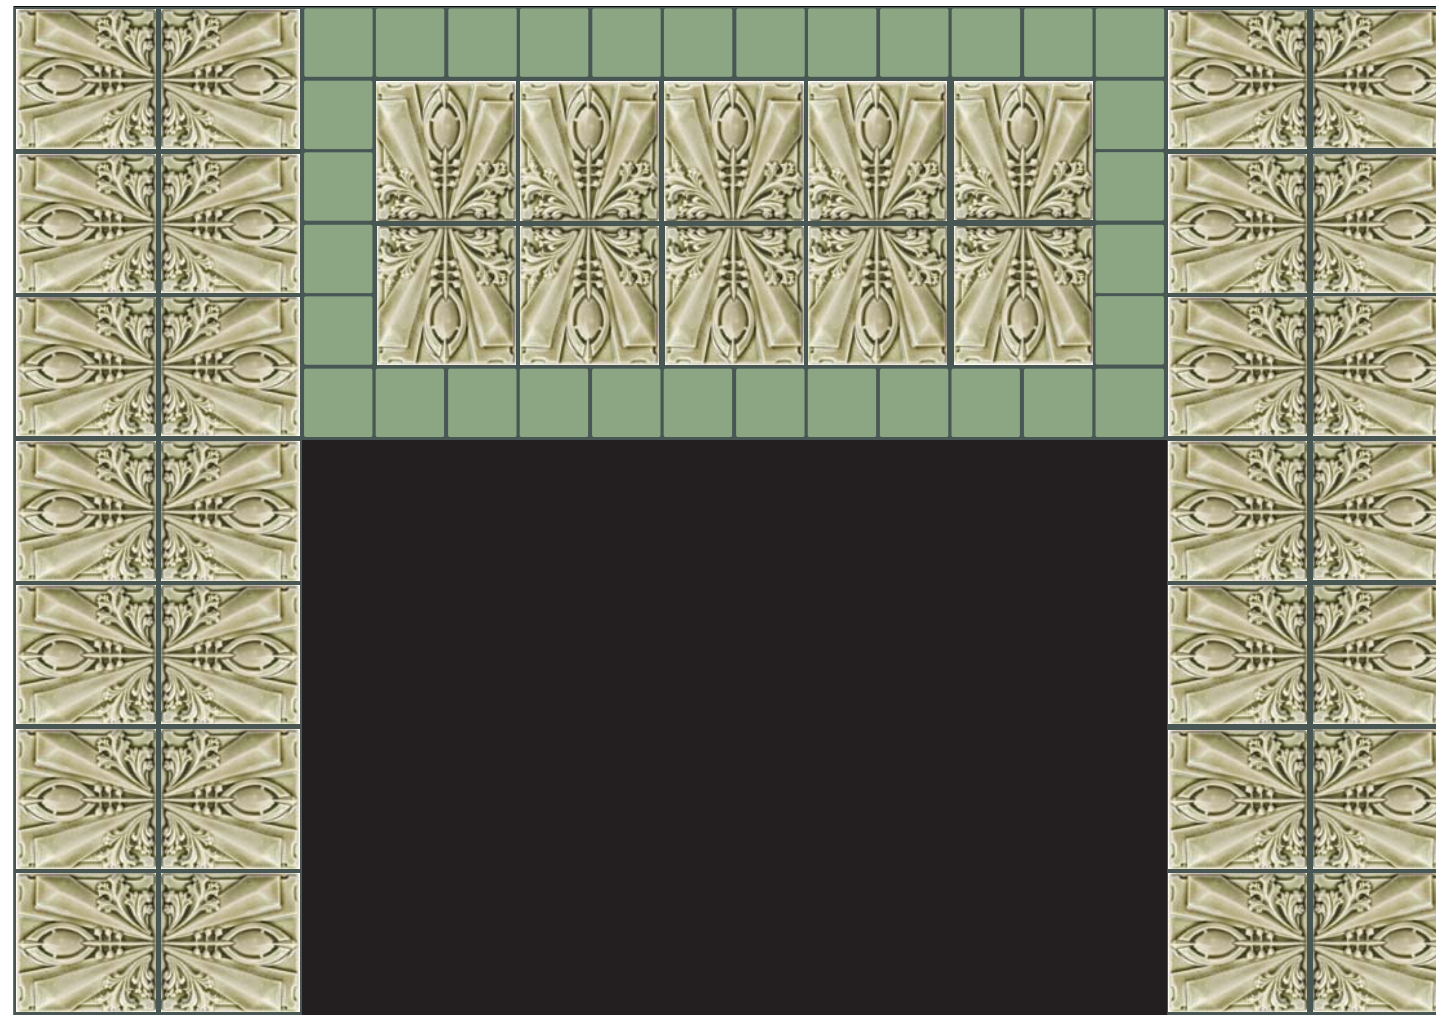

MOTAWI TILEWORKS

Archer - Fireplace

Option 1 - Shown in 2010 Celadon

FIELD TILE GLAZE KEY

■ 5200 Lichen

* All Field and Relief Tiles are
available in all 32
standard glazes *

MOTAWI TILEWORKS

Archer - Fireplace

Option 2 - Shown in 2010 Celadon

FIELD TILE GLAZE KEY

■ 5200 Lichen

* All Field and Relief Tiles are
available in all 32
standard glazes *

MOTAWI TILEWORKS

Archer - Fireplace

Option 3 - Shown in 2010 Celadon

FIELD TILE GLAZE KEY

■ 5200 Lichen

■ 5213 Bay Leaf

* All Field and Relief Tiles are
available in all 32
standard glazes *