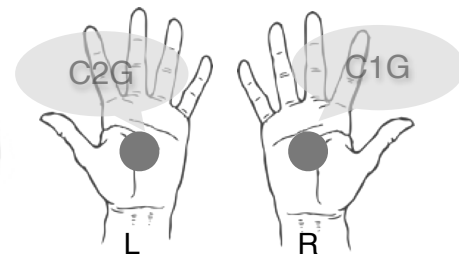

Energy for life

Therapeutic Diagrams

C1W = Channel 1 White

C1G = Channel 1 Grey

C2W = Channel 2 White

C2G = Channel 2 Grey

Systemic Treatment