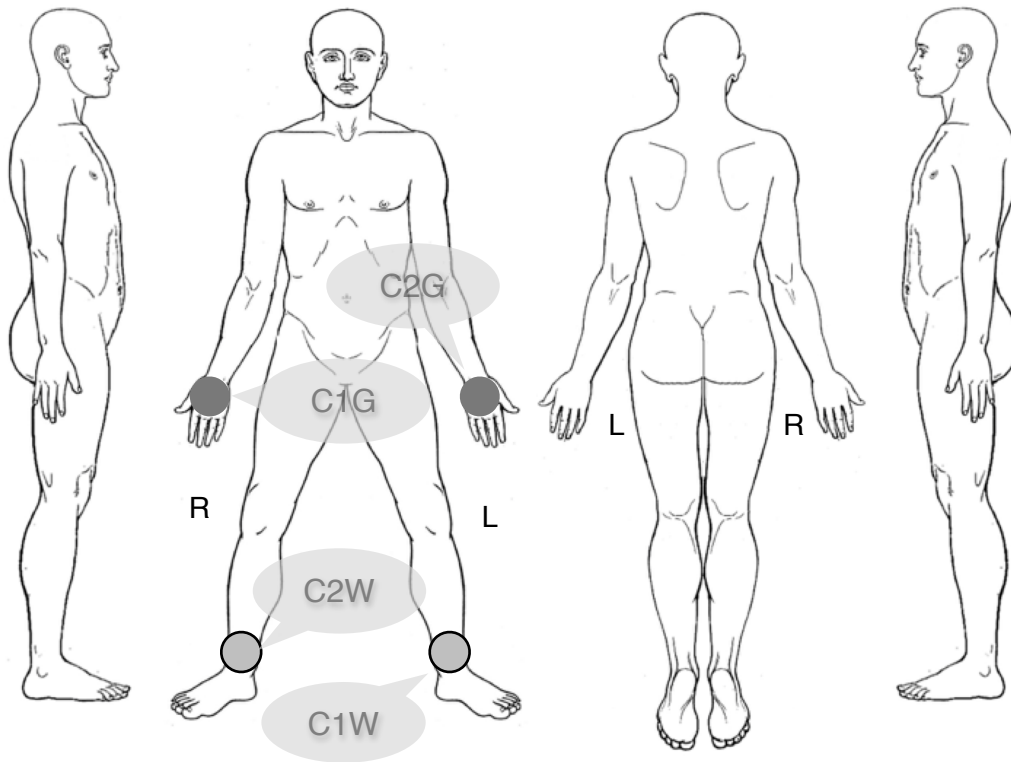

Energy for life

Therapeutic Diagrams

C1W = Channel 1 White

C1G = Channel 1 Grey

C2W = Channel 2 White

C2G = Channel 2 Grey

Systemic Treatment