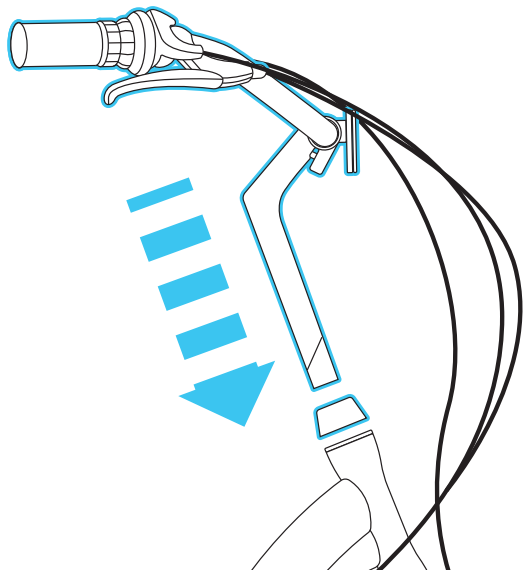

06 **NEED HELP?**
Use camera to scan
for video instructions