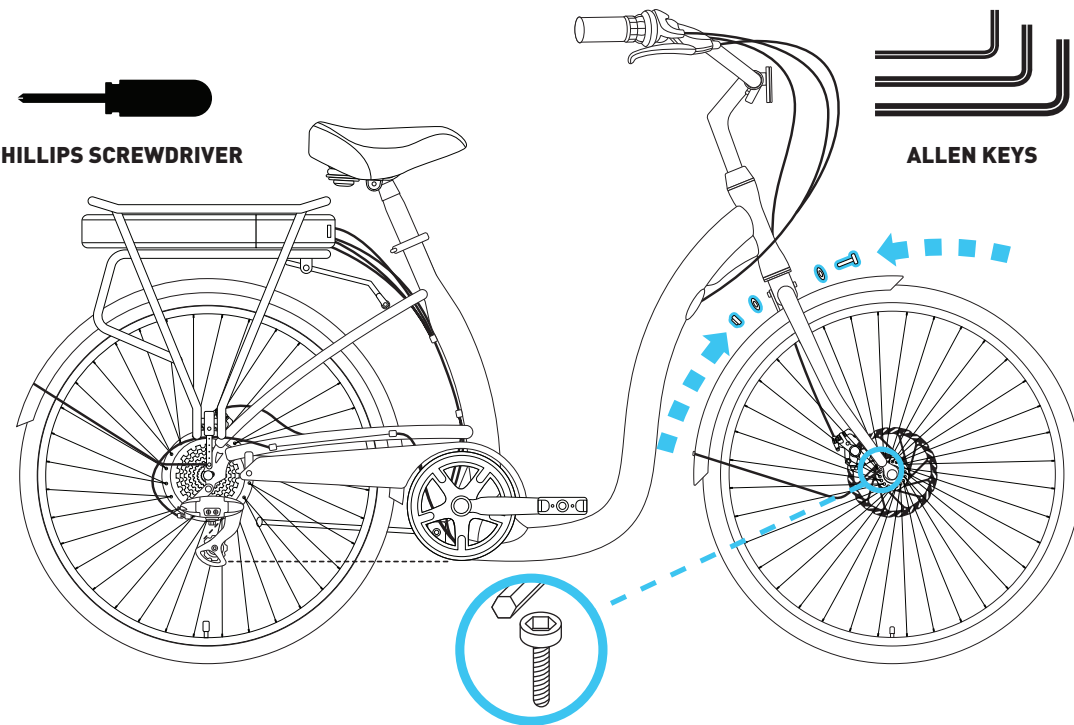

05

NEED HELP?
Scan for Rear Rack
installation Video

PHILLIPS SCREWDRIVER

ALLEN KEYS