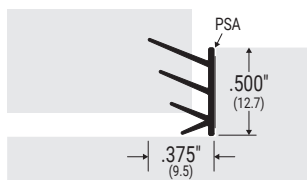

8150S-BK

Eyelash type seal, with PSA self-adhesive backing.

Material: Extruded silicone.
Size: 9.5mm high x 12.7mm wide.
Colours: Black only.
Length: 2438mm long.