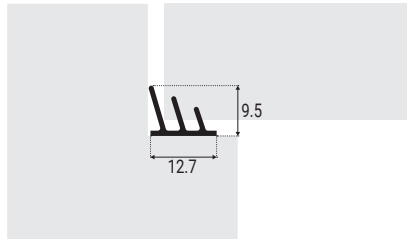

1773S-BLK

75 degree triple Tee fins, with PSA self-adhesive backing.
Perimeter seal for frame head and sides.

Material: Extruded silicone.
Size: 9.5mm high x 12.7mm wide.
Frame gap: To suit 3mm - 6mm frame gaps.
Coil length: 61 metres (200 feet).
Colours: Black only.
Box Qty: Packed 1 coil per box, outers of 5.