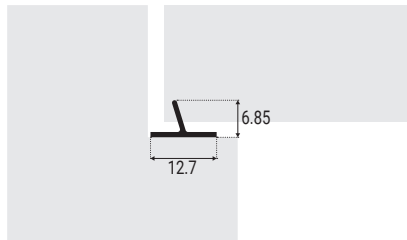

1777S-BLK

75 degree single Tee fin, with PSA self-adhesive backing.
Perimeter seal for frame head and sides.

Material: Extruded silicone.
Size: 6.85mm high x 12.7mm wide.
Frame gap: To suit 2mm - 4mm gaps.
Coil length: 61 metres (200 feet).
Colours: Black only.
Box Qty: Packed 1 coil per box, outers of 5.

REF	STYLE	WIDTH	HEIGHT	MAX GAP	COLOURS	COIL LENGTH	BOX QTY	OUTER QTY
1771S	90° single Tee fin	11.1mm	7.1mm	5mm	Black only	61 metres	1	5
1772S	90° twin Tee fins	12.7mm	5.4mm	4mm	Black only	61 metres	1	5
1773S	75° triple Tee fins	12.7mm	9.5mm	6mm	Black only	61 metres	1	5
1777S	75° single Tee fin	12.7mm	6.85mm	4mm	Black only	61 metres	1	5

CUT LENGTHS AVAILABLE. (CANNOT GUARANTEE CONTINUOUS LENGTH)

ZERO SELF-ADHESIVE WEATHERSTRIPPING

8144S-BK/WH

Wing type seal, with PSA self-adhesive backing.

Material: Extruded silicone.
Size: 11.1mm high x 11.1mm wide.
Colours: Black, white.
Length: 2438mm long.