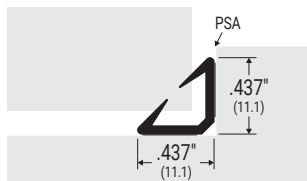

ZERO SILICONE FIN FIRE & SMOKE SEALS

1771S-BLK

90 degree single Tee fin, with PSA self-adhesive backing.
For astragal and meeting stile applications.

Material: Extruded silicone.
Size: 7.1mm high x 11.1mm wide.
Frame gap: Designed for 3.2mm gaps but will suit 2.5mm - 5mm frame gaps.
Coil length: 61 metres (200 feet).
Colours: Black only.
Box Qty: Packed 1 coil per box, outers of 5.

1772S-BLK

90 degree twin Tee fins, with PSA self-adhesive backing.
For astragal and meeting stile applications.

Material: Extruded silicone.
Size: 5.4mm high x 12.7mm wide.
Frame gap: Designed for 3.2mm gaps but will suit 2.5mm - 4mm frame gaps.
Coil length: 61 metres (200 feet).
Colours: Black only.
Box Qty: Packed 1 coil per box, outers of 5.

1773S-BLK

75 degree triple Tee fins, with PSA self-adhesive backing.
Perimeter seal for frame head and sides.

Material: Extruded silicone.
Size: 9.5mm high x 12.7mm wide.
Frame gap: To suit 3mm - 6mm frame gaps.
Coil length: 61 metres (200 feet).
Colours: Black only.
Box Qty: Packed 1 coil per box, outers of 5.

1777S-BLK

75 degree single Tee fin, with PSA self-adhesive backing.
Perimeter seal for frame head and sides.

Material: Extruded silicone.
Size: 6.85mm high x 12.7mm wide.
Frame gap: To suit 2mm - 4mm gaps.
Coil length: 61 metres (200 feet).
Colours: Black only.
Box Qty: Packed 1 coil per box, outers of 5.

REF	STYLE	WIDTH	HEIGHT	MAX GAP	COLOURS	COIL LENGTH	BOX QTY	OUTER QTY
1771S	90° single Tee fin	11.1mm	7.1mm	5mm	Black only	61 metres	1	5
1772S	90° twin Tee fins	12.7mm	5.4mm	4mm	Black only	61 metres	1	5
1773S	75° triple Tee fins	12.7mm	9.5mm	6mm	Black only	61 metres	1	5
1777S	75° single Tee fin	12.7mm	6.85mm	4mm	Black only	61 metres	1	5

CUT LENGTHS AVAILABLE. (CANNOT GUARANTEE CONTINUOUS LENGTH)

ZERO SELF-ADHESIVE WEATHERSTRIPPING

8144S-BK/WH