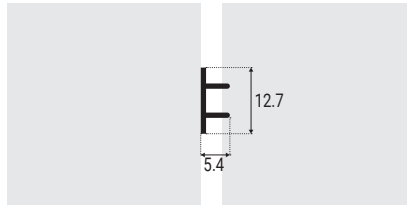

1772S-BLK

90 degree twin Tee fins, with PSA self-adhesive backing.
For astragal and meeting stile applications.

Material: Extruded silicone.
Size: 5.4mm high x 12.7mm wide.
Frame gap: Designed for 3.2mm gaps but will suit 2.5mm - 4mm frame gaps.
Coil length: 61 metres (200 feet).
Colours: Black only.
Box Qty: Packed 1 coil per box, outers of 5.