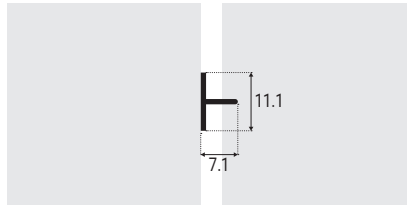

ZERO SILICONE FIN FIRE & SMOKE SEALS

1771S-BLK

90 degree single Tee fin, with PSA self-adhesive backing.
For astragal and meeting stile applications.

Material: Extruded silicone.
Size: 7.1mm high x 11.1mm wide.
Frame gap: Designed for 3.2mm gaps but will suit 2.5mm - 5mm frame gaps.
Coil length: 61 metres (200 feet).
Colours: Black only.
Box Qty: Packed 1 coil per box, outers of 5.