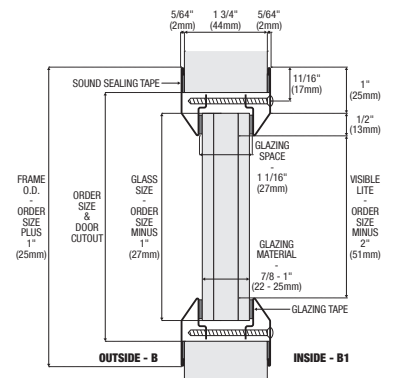

LoPro-STC BB1 with ZPGT Sound Sealing & Glazing Tape

- 38dB with 6mm Toughened Double Glazed Unit
- 39dB with 6.4mm Laminated Double Glazed Unit

LoPro-STC BB1 with FS9009 Sound Sealing & Glazing Tape

- 38dB with 5mm Firelite Double Glazed Unit
- 38dB with 6mm Pyroacet Double Glazed Unit

LOPRO-STC LOW PROFILE ACOUSTIC RATED METAL VISION FRAME ASSEMBLY WITH ZPGT GLAZING TAPE & SOUND SEALING TAPE (GLASS NOT INCLUDED)				
REF	SIZE IN INCHES W X H	CUT-OUT MM W X H	CLEAR VISION MM W X H	GLASS SIZE MM (NOT INCLUDED)
LOPRO-STC-GT 1212 AA1	12 x 12	305 x 305	254 x 254	278 x 278
LOPRO-STC-GT 1212 BB1	12 x 12	305 x 305	254 x 254	278 x 278
LOPRO-STC-GT 1818 AA1	18 x 18	457 x 457	406 x 406	430 x 430
LOPRO-STC-GT 1818 BB1	18 x 18	457 x 457	406 x 406	430 x 430
LOPRO-STC-GT 2424 AA1	24 x 24	610 x 610	559 x 559	583 x 583
LOPRO-STC-GT 2424 BB1	24 x 24	610 x 610	559 x 559	583 x 583

LOPRO-STC LOW PROFILE ACOUSTIC RATED METAL VISION FRAME ASSEMBLY WITH FS9009 GLAZING TAPE & SOUND SEALING TAPE (GLASS NOT INCLUDED)				
REF	SIZE IN INCHES W X H	CUT-OUT MM W X H	CLEAR VISION MM W X H	GLASS SIZE MM (NOT INCLUDED)
LOPRO-STC-FS 1212 AA1	12 x 12	305 x 305	254 x 254	278 x 278
LOPRO-STC-FS 1212 BB1	12 x 12	305 x 305	254 x 254	278 x 278
LOPRO-STC-FS 1818 AA1	18 x 18	457 x 457	406 x 406	430 x 430
LOPRO-STC-FS 1818 BB1	18 x 18	457 x 457	406 x 406	430 x 430
LOPRO-STC-FS 2424 AA1	24 x 24	610 x 610	559 x 559	583 x 583
LOPRO-STC-FS 2424 BB1	24 x 24	610 x 610	559 x 559	583 x 583

Other sizes available from 102 x 102mm up to 813 x 1829mm cut-out in door.