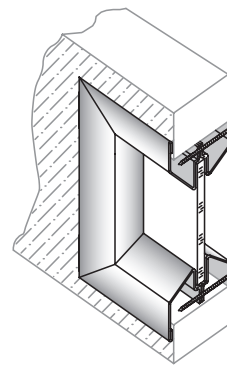

ANEMOSTAT ACOUSTIC VISION FRAMES NEW

LOPRO-STC LOW PROFILE ACOUSTIC RATED METAL VISION FRAME ASSEMBLY - NEW TESTING

After the successful launch of the Anemostat LoPro-STC acoustic vision frame set, we decided to further increase its depth of testing by undertaking some acoustic tests with the most popular glass types we are asked to supply here in the UK. The vision frame comes with Sound Sealing Tape applied to the underside perimeter of both frame sides, or supplied separate if requested. CAUTION: Sound Sealing Tape should not be exposed to a heat-treating process from post factory applied finishes, such as powder coating.

- Material:** 20GA cold rolled steel. Also available Grade 304 & 316 stainless steel to special order.
- Finish:** Galvanised grey primed as standard, other finishes available to special order.
- Door thickness:** For 44-46mm metal or timber doors. LoPro-IS suits other door and glass thicknesses.
- Glass thickness:** Profiles AA1 suit 6mm glass and BB1 suit 25mm glass (DGU) on 44-46mm doors.
- Tape:** Units should be installed with FS9009 or ZPGT sound sealing and glazing tape as tested.
- Aesthetics:** Tight mitred corners, bevelled glass stops, and low profile provide a clean tapered look, concealed fixing one side only.
- Test standards:** Tested size 610x610mm cut-out. Tested in accordance with BS EN ISO 10140-2:2010 Acoustics - Laboratory measurement of sound insulation of building elements. Measurement of airborne sound insulation. Testing conducted at Exova, High Wycombe, UK. Copy of test report available upon request.

LoPro-STC AA1 with ZPGT Sound Sealing & Glazing Tape

- 36dB with 6.4mm Laminated Glass
- 35dB with 6mm Toughened Glass
- 36dB with 7.5mm Anti-Bandit Laminated Glass

LoPro-STC AA1 with FS9009 Sound Sealing & Glazing Tape

Other sizes available from 102 x 102mm up to 813 x 1829mm cut-out in door.