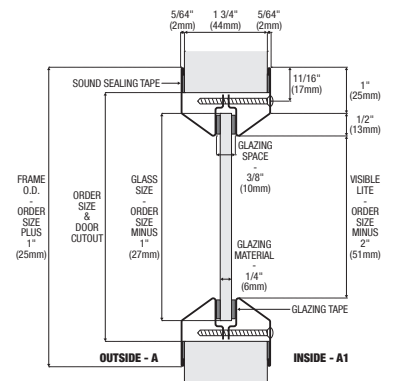

ANEMOSTAT ACOUSTIC VISION FRAMES NEW

LOPRO-STC LOW PROFILE ACOUSTIC RATED METAL VISION FRAME ASSEMBLY - NEW TESTING

After the successful launch of the Anemostat LoPro-STC acoustic vision frame set, we decided to further increase its depth of testing by undertaking some acoustic tests with the most popular glass types we are asked to supply here in the UK. The vision frame comes with Sound Sealing Tape applied to the underside perimeter of both frame sides, or supplied separate if requested. CAUTION: Sound Sealing Tape should not be exposed to a heat-treating process from post factory applied finishes, such as powder coating.

- Material:** 20GA cold rolled steel. Also available Grade 304 & 316 stainless steel to special order.
- Finish:** Galvanised grey primed as standard, other finishes available to special order.
- Door thickness:** For 44-46mm metal or timber doors. LoPro-IS suits other door and glass thicknesses.
- Glass thickness:** Profiles AA1 suit 6mm glass and BB1 suit 25mm glass (DGU) on 44-46mm doors.
- Tape:** Units should be installed with FS9009 or ZPGT sound sealing and glazing tape as tested.
- Aesthetics:** Tight mitred corners, bevelled glass stops, and low profile provide a clean tapered look, concealed fixing one side only.
- Test standards:** Tested size 610x610mm cut-out. Tested in accordance with BS EN ISO 10140-2:2010 Acoustics - Laboratory measurement of sound insulation of building elements. Measurement of airborne sound insulation. Testing conducted at Exova, High Wycombe, UK. Copy of test report available upon request.

LoPro-STC AA1 with ZPGT Sound Sealing & Glazing Tape

- 36dB with 6.4mm Laminated Glass
- 35dB with 6mm Toughened Glass
- 36dB with 7.5mm Anti-Bandit Laminated Glass

LoPro-STC AA1 with FS9009 Sound Sealing & Glazing Tape

Other sizes available from 102 x 102mm up to 813 x 1829mm cut-out in door.