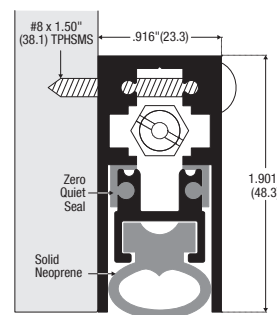

## FLO OPTION DROPSEAL - NOTCHED BRUSH

This dropseal is designed for those situations where a certain amount of airflow may be required underneath the door. The two brush strips are notched and overlapped to facilitate airflow. Only available with two rows of brush. Maximum effective drop 12.7mm.

**3552AA-FLO\*** 762mm\* & 914mm\*  
1067mm\* & 1219mm\*

Note: Max drop .500" (12.7)

**3552AA-FLO**

## DROPSEALS WITH LIGHT SPRINGING

Where doors in public areas are likely to be used by wheelchair users, lower closing and opening forces may be required. "LS" models require lower operating forces than standard products although product dimensions are unchanged from standard products. These models are suitable for both sliding and hinged doors. Mortice and surface fixing patterns both available. Patterns available: 350LSA\*, 351LS-AA\*, 364LSA\*, 365LS-AA\*. Maximum effective drop 22.2mm. Other patterns and sizes on application.

**364LS-AA\*** 762mm\* & 914mm\*  
1067mm\* & 1219mm\*

**365LS-AA\*** 762mm\* & 914mm\*  
1067mm\* & 1219mm\*

Note: Max drop 0.875" (22.2)

**364LS-AA**

Note: Max drop .875" (22.2)

**365LS-AA**