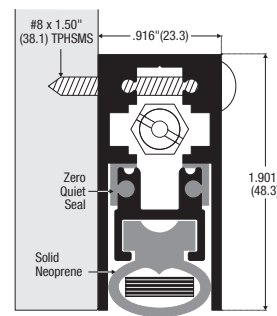

## FLO OPTION DROPSEAL - NOTCHED BRUSH

This dropseal is designed for those situations where a certain amount of airflow may be required underneath the door. The two brush strips are notched and overlapped to facilitate airflow. Only available with two rows of brush. Maximum effective drop 12.7mm.

**364LS-AA\*** 762mm\* & 914mm\*  
1067mm\* & 1219mm\*

**365LS-AA\*** 762mm\* & 914mm\*  
1067mm\* & 1219mm\*

Note: Max drop 0.875" (22.2)

**364LS-AA**

Note: Max drop .875" (22.2)

**365LS-AA**

## FSA DROPSEAL WITH INTUMESCENT

The 364A and 365AA dropseals can be supplied with intumescent concealed within the neoprene gasket. In the event of fire this expands and fills the gap between the floor and the bottom of the door. Maximum effective drop 12.7mm. Other sizes on application.

**364FS-AA** 762mm & 914mm  
1067mm & 1219mm

**365FS-AA** 762mm & 914mm  
1067mm & 1219mm

Note: Max drop .500" (12.7)

**364FS-AA**

Note: Max drop .500" (12.7)

**365FS-AA**