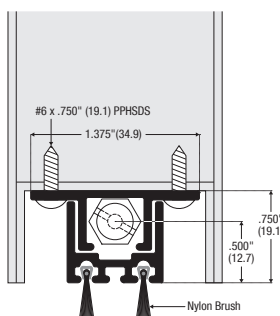

**355AA-FLO\*** 762mm\* & 914mm\*  
1067mm\* & 1219mm\*

Note: Max drop .500" (12.7)

**355AA-FLO**

## FLO OPTION DROPSEAL - NOTCHED BRUSH

This dropseal is designed for those situations where a certain amount of airflow may be required underneath the door. The two brush strips are notched and overlapped to facilitate airflow. Only available with two rows of brush. Maximum effective drop 12.7mm.

**3552AA-FLO\*** 762mm\* & 914mm\*  
1067mm\* & 1219mm\*

Note: Max drop .500" (12.7)

**3552AA-FLO**