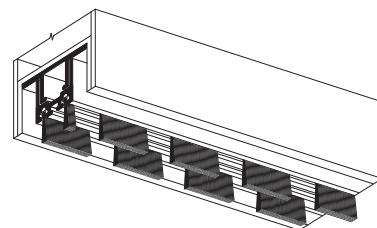

## FLO OPTION DROPSEAL - NOTCHED NEOPRENE

This dropseal is designed for those situations where a certain amount of airflow may be required underneath the door. The two neoprene gaskets are notched and overlapped to facilitate airflow. Can also be supplied with three rows of neoprene. Maximum effective drop 12.7mm.

## FLO OPTION DROPSEAL - NOTCHED BRUSH

This dropseal is designed for those situations where a certain amount of airflow may be required underneath the door. The two brush strips are notched and overlapped to facilitate airflow. Only available with two rows of brush. Maximum effective drop 12.7mm.

**3552AA-FLO\*** 762mm\* & 914mm\*  
1067mm\* & 1219mm\*

Note: Max drop .500" (12.7)

**3552AA-FLO**

## DROPSEALS WITH LIGHT SPRINGING

Where doors in public areas are likely to be used by wheelchair users, lower closing and opening forces may be required. "LS" models require lower operating forces than standard products although product dimensions are unchanged from standard products. These models are suitable for both sliding and hinged doors. Mortice and surface fixing patterns both available. Patterns available: 350LSA\*, 351LS-AA\*, 364LSA\*, 365LS-AA\*. Maximum effective drop 22.2mm. Other patterns and sizes on application.