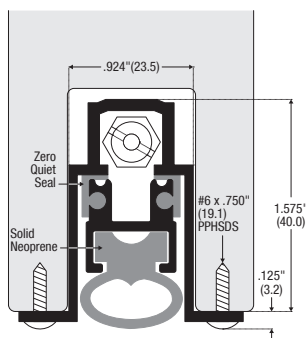

## FLO OPTION DROPSEAL - NOTCHED BRUSH

This dropseal is designed for those situations where a certain amount of airflow may be required underneath the door. The two brush strips are notched and overlapped to facilitate airflow. Only available with two rows of brush. Maximum effective drop 12.7mm.

**3552AA-FLO\*** 762mm\* & 914mm\*  
1067mm\* & 1219mm\*

Note: Max drop .500" (12.7)

**3552AA-FLO**

## DROPSEALS WITH LIGHT SPRINGING

Where doors in public areas are likely to be used by wheelchair users, lower closing and opening forces may be required. "LS" models require lower operating forces than standard products although product dimensions are unchanged from standard products. These models are suitable for both sliding and hinged doors. Mortice and surface fixing patterns both available. Patterns available: 350LSA\*, 351LS-AA\*, 364LSA\*, 365LS-AA\*. Maximum effective drop 22.2mm. Other patterns and sizes on application.

**364LS-AA\*** 762mm\* & 914mm\*  
1067mm\* & 1219mm\*

**365LS-AA\*** 762mm\* & 914mm\*  
1067mm\* & 1219mm\*

Note: Max drop 0.875" (22.2)

**364LS-AA**

Note: Max drop .875" (22.2)

**365LS-AA**