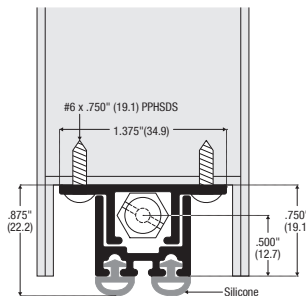

## FLO OPTION DROPSEAL - NOTCHED NEOPRENE

This dropseal is designed for those situations where a certain amount of airflow may be required underneath the door. The two neoprene gaskets are notched and overlapped to facilitate airflow. Can also be supplied with three rows of neoprene. Maximum effective drop 12.7mm.

**355AA-FLO\*** 762mm\* & 914mm\*  
1067mm\* & 1219mm\*

Note: Max drop .500" (12.7)

**355AA-FLO**

## FLO OPTION DROPSEAL - NOTCHED BRUSH

This dropseal is designed for those situations where a certain amount of airflow may be required underneath the door. The two brush strips are notched and overlapped to facilitate airflow. Only available with two rows of brush. Maximum effective drop 12.7mm.

**3552AA-FLO\*** 762mm\* & 914mm\*  
1067mm\* & 1219mm\*

Note: Max drop .500" (12.7)

**3552AA-FLO**