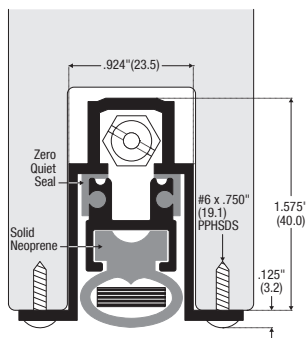

## FLO OPTION DROPSEAL - NOTCHED BRUSH

This dropseal is designed for those situations where a certain amount of airflow may be required underneath the door. The two brush strips are notched and overlapped to facilitate airflow. Only available with two rows of brush. Maximum effective drop 12.7mm.

**3552AA-FLO\*** 762mm\* & 914mm\*  
1067mm\* & 1219mm\*

Note: Max drop .500" (12.7)

**3552AA-FLO**

**364LS-AA\*** 762mm\* & 914mm\*  
1067mm\* & 1219mm\*

**365LS-AA\*** 762mm\* & 914mm\*  
1067mm\* & 1219mm\*

Note: Max drop 0.875" (22.2)

**364LS-AA**

Note: Max drop .875" (22.2)

**365LS-AA**

**364FS-AA** 762mm & 914mm  
1067mm & 1219mm

**365FS-AA** 762mm & 914mm  
1067mm & 1219mm

Note: Max drop .500" (12.7)

**364FS-AA**

Note: Max drop .500" (12.7)

**365FS-AA**