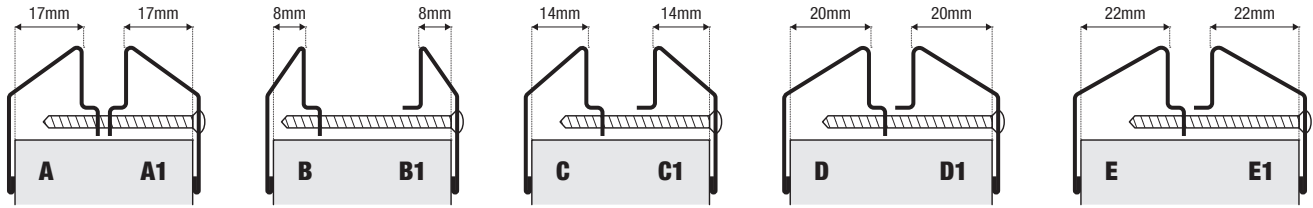

ANEMOSTAT-IS METAL VISION FRAMES

LOPRO-IS SELECTION GUIDE: 5 PROFILES = 15 COMBINATIONS

		GLAZING POCKET WITH DOOR THICKNESS RANGING FROM 40MM TO 60MM				
		40MM	45MM	50MM	55MM	60MM
FIVE LOPRO-IS PROFILES: A, B, C, D, E (1 DENOTES SCREW SIDE)	AA1	DOOR THICKNESS TOO SMALL TO ACCOMMODATE GLASS				
	AB1					
	AC1					
	DA1	DOOR THICKNESS TOO SMALL TO ACCOMMODATE GLASS	DOOR THICKNESS TOO SMALL TO ACCOMMODATE GLASS			
	EA1	DOOR THICKNESS TOO SMALL TO ACCOMMODATE GLASS	DOOR THICKNESS TOO SMALL TO ACCOMMODATE GLASS			
	BB1					
	CB1					

Remember to advise door thickness when ordering to receive correct length screws.

Screw side (1) always thinnest half.