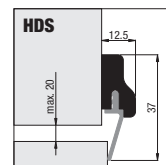

ELLEN RENOVATION SILICONE SEALS

A series of high grade silicone seals from Ellen for renovating PVCu windows and doors. There are six different seals to suit the most common PVCu systems, suitable for sealing gaps up to 8mm. These seals are durable with a high resistance to ageing, and have a large hollow chamber for good sound insulation. Choosing the appropriate seal depends on the installed PVCu system. As PVCu systems are subject to design changes we advise you to check the suitability before ordering. **SEALS ONLY AVAILABLE BLACK.** Please note these seals are not self-adhesive.

SP4189

For retrofitting the profile system of:
GEALAN® • KBE® • ROPLAST® •
THERMOPLAST® • VEKA®
Article number: 918014925.1
25 metre coil (Box Qty 2)

SP4314

For retrofitting the profile system of:
BRÜGMANN® • DECEUNINCK® • KBE® •
SCHÜCO® • THERMOPLAST® • VEKA®
Article number: 918034925.1
25 metre coil (Box Qty 2)

SP4246

For retrofitting the profile system of:
ALUPLAST® • FINSTRAL® • KÖMMERLING® •
PLUS-TEC® • THYSSEN®
Article number: 918004925.1
25 metre coil (Box Qty 2)

SP4289

For retrofitting the profile system of:
KÖMMERLING® • REHAU® • SCHÜCO®
Article number: 918024925.1
25 metre coil (Box Qty 2)

SP4384

For retrofitting the profile system of:
DECEUNINCK® • KBE® • L.B.® •
SALAMANDER® • VEKA®
Article number: 918054925.1
25 metre coil (Box Qty 2)

SP4385

For retrofitting the profile system of:
KÖMMERLING® • REHAU® • SCHÜCO®
Article number: 918064925.1
25 metre coil (Box Qty 2)

ELLEN UNIVERSEAL PLUS REPLACEMENT SEAL