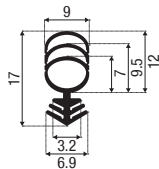

91807

Peelable PVCu seal.
 Black, white, or brown TPE.
 918074925 black
 918071925 white
 918072925 brown
 25 metre coil (Box Qty 1)

		BULB PROFILE			
FITTING PROFILE					

ONE SEAL - 12 BULB PROFILE COMBINATIONS BY PEELING.