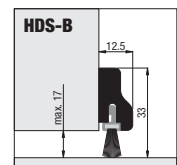

HDS-B

Beech door bottom strip with a wooden carrier and a soft anti-static brush. Pre-drilled for fixing screws (included). To suit maximum gap of 17mm. Can be easily cut to length on site. Also suits bottom of sliding doors and windows.
HDS-B/BCH-1000mm natural beech (Box Qty 10)