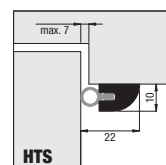

HTS

Beech perimeter draught seal with a wooden carrier and a silicone bulb insert. Not pre-drilled. To suit inward and outward opening doors and windows. To suit maximum gap of 7mm. Can be easily cut to length on site.
HTS/BCH-2300mm natural beech (Box Qty 30)