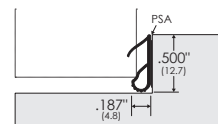

8145S-BK*

Self-adhesive Compress-O-Matic seal.
Black silicone