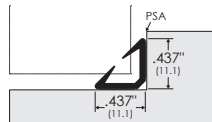

ZERO SELF-ADHESIVE WEATHERSTRIPPING

8144S-BK/WH

Self-adhesive wing type seal.
Black or white silicone.
2438mm long

8150S-BK

Self-adhesive eyelash seal.
Black silicone.
2438mm long

117S-BK*

Self-adhesive flipper seal.
Black silicone.
100 metre coil

8770N*

Closed cell sponge neoprene, 12.7mm x 3.2mm.
With PSA backing, black.
22.8 metre coil (75 ft)

312N*

Closed cell sponge neoprene, 12.7mm x 4.7mm.
With PSA backing, black.
15.2 metre coil (50 ft)

8780N*

2070N*

Closed cell sponge neoprene, 9.5mm x 6.4mm.
With PSA backing.
Black U-shape

810N*

Closed cell sponge neoprene, 15.9mm x 15.9mm.
With PSA backing.
Black

811N*

Closed cell sponge neoprene, 19.1mm x 15.9mm.
With PSA backing.
Black

812N*

Closed cell sponge neoprene, 25.4mm x 12.7mm.
With PSA backing.
Black

813N*

Closed cell sponge neoprene, 31.8mm x 15.9mm.
With PSA backing.
Black