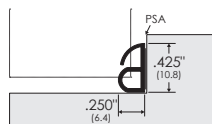

824N-BK*

Self-adhesive bulb seal.
Black neoprene.
100 metre coil