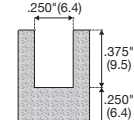

Closed cell sponge neoprene, 25.4mm x 2.4mm.
With optional PSA backing.
Black

826N*

Closed cell sponge neoprene, 9.5mm x 3.2mm.
With PSA backing.
Black

926N*

Closed cell sponge neoprene, 9.5mm x 4.7mm.
With PSA backing, black.
15.2 metre coil (50 ft)

139N*

Closed cell sponge neoprene, 31.8mm x 3.2mm.
With optional PSA backing.
Black

318N*

Closed cell sponge neoprene, 19.1mm x 9.5mm.
With optional PSA backing.
Black

3708N*

Closed cell sponge neoprene, 25.4mm x 10.2mm.
With optional PSA backing.
Black

2070N*

Closed cell sponge neoprene, 9.5mm x 6.4mm.
With PSA backing.
Black U-shape

810N*

Closed cell sponge neoprene, 15.9mm x 15.9mm.
With PSA backing.
Black

811N*

Closed cell sponge neoprene, 19.1mm x 15.9mm.
With PSA backing.
Black

812N*

Closed cell sponge neoprene, 25.4mm x 12.7mm.
With PSA backing.
Black

813N*

Closed cell sponge neoprene, 31.8mm x 15.9mm.
With PSA backing.
Black