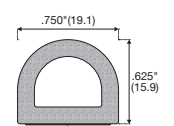

139N*

Closed cell sponge neoprene, 31.8mm x 3.2mm.
With optional PSA backing.
Black

318N*

Closed cell sponge neoprene, 19.1mm x 9.5mm.
With optional PSA backing.
Black

3708N*

Closed cell sponge neoprene, 25.4mm x 10.2mm.
With optional PSA backing.
Black

2070N*

Closed cell sponge neoprene, 9.5mm x 6.4mm.
With PSA backing.
Black U-shape

810N*

Closed cell sponge neoprene, 15.9mm x 15.9mm.
With PSA backing.
Black

811N*

Closed cell sponge neoprene, 19.1mm x 15.9mm.
With PSA backing.
Black

812N*

Closed cell sponge neoprene, 25.4mm x 12.7mm.
With PSA backing.
Black

813N*

Closed cell sponge neoprene, 31.8mm x 15.9mm.
With PSA backing.
Black