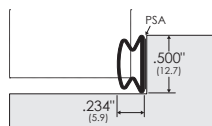

8216S-BK*

Self-adhesive omega seal.
Black silicone

8217S-BK*

Self-adhesive lips seal.
Suitable for glass doors.
Black silicone