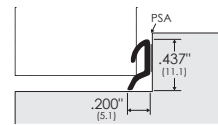

ZERO SELF-ADHESIVE WEATHERSTRIPPING

8144S-BK/WH

Self-adhesive wing type seal.
Black or white silicone.
2438mm long

8150S-BK

Self-adhesive eyelash seal.
Black silicone.
2438mm long

117S-BK*

Self-adhesive flipper seal.
Black silicone.
100 metre coil

8042S-BK*

Self-adhesive seal.
Black silicone.
100 metre coil

824N-BK*

Self-adhesive bulb seal.
Black neoprene.
100 metre coil

8145S-BK*

Self-adhesive Compress-O-Matic seal.
Black silicone

8216S-BK*

Self-adhesive omega seal.
Black silicone

8217S-BK*

Self-adhesive lips seal.
Suitable for glass doors.
Black silicone

ZERO CLOSED CELL SPONGE NEOPRENE SEALS

8172N*

Closed cell sponge neoprene, 6.4mm x 3.2mm.
With PSA backing, black.
22.8 metre coil (75 ft)

8770N*

Closed cell sponge neoprene, 12.7mm x 3.2mm.
With PSA backing, black.
22.8 metre coil (75 ft)

312N*

Closed cell sponge neoprene, 12.7mm x 4.7mm.
With PSA backing, black.
15.2 metre coil (50 ft)

8780N*

Closed cell sponge neoprene, 25.4mm x 2.4mm.
With optional PSA backing.
Black

826N*

Closed cell sponge neoprene, 9.5mm x 3.2mm.
With PSA backing.
Black

926N*

Closed cell sponge neoprene, 9.5mm x 4.7mm.
With PSA backing, black.
15.2 metre coil (50 ft)

139N*

Closed cell sponge neoprene, 31.8mm x 3.2mm.
With optional PSA backing.
Black

318N*

Closed cell sponge neoprene, 19.1mm x 9.5mm.
With optional PSA backing.
Black

3708N*

Closed cell sponge neoprene, 25.4mm x 10.2mm.
With optional PSA backing.
Black

2070N*

Closed cell sponge neoprene, 9.5mm x 6.4mm.
With PSA backing.
Black U-shape

810N*

Closed cell sponge neoprene, 15.9mm x 15.9mm.
With PSA backing.
Black

811N*

Closed cell sponge neoprene, 19.1mm x 15.9mm.
With PSA backing.
Black

812N*

Closed cell sponge neoprene, 25.4mm x 12.7mm.
With PSA backing.
Black

813N*