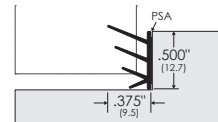

ZERO SELF-ADHESIVE WEATHERSTRIPPING

8144S-BK/WH

Self-adhesive wing type seal.
Black or white silicone.
2438mm long

8150S-BK

Self-adhesive eyelash seal.
Black silicone.
2438mm long

117S-BK*

Self-adhesive flipper seal.
Black silicone.
100 metre coil