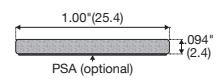

8770N*

Closed cell sponge neoprene, 12.7mm x 3.2mm.
With PSA backing, black.
22.8 metre coil (75 ft)

312N*

Closed cell sponge neoprene, 12.7mm x 4.7mm.
With PSA backing, black.
15.2 metre coil (50 ft)

8780N*

Closed cell sponge neoprene, 25.4mm x 2.4mm.
With optional PSA backing.
Black

826N*

Closed cell sponge neoprene, 9.5mm x 3.2mm.
With PSA backing.
Black

926N*

Closed cell sponge neoprene, 9.5mm x 4.7mm.
With PSA backing, black.
15.2 metre coil (50 ft)

139N*

Closed cell sponge neoprene, 31.8mm x 3.2mm.
With optional PSA backing.
Black

318N*

Closed cell sponge neoprene, 19.1mm x 9.5mm.
With optional PSA backing.
Black

3708N*

Closed cell sponge neoprene, 25.4mm x 10.2mm.
With optional PSA backing.
Black