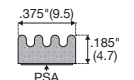

Closed cell sponge neoprene, 25.4mm x 2.4mm.
With optional PSA backing.
Black

826N*

Closed cell sponge neoprene, 9.5mm x 3.2mm.
With PSA backing.
Black

926N*

Closed cell sponge neoprene, 9.5mm x 4.7mm.
With PSA backing, black.
15.2 metre coil (50 ft)

139N*

Closed cell sponge neoprene, 31.8mm x 3.2mm.
With optional PSA backing.
Black

318N*

Closed cell sponge neoprene, 19.1mm x 9.5mm.
With optional PSA backing.
Black

3708N*

Closed cell sponge neoprene, 25.4mm x 10.2mm.
With optional PSA backing.
Black

2070N*

Closed cell sponge neoprene, 9.5mm x 6.4mm.
With PSA backing.
Black U-shape

810N*

Closed cell sponge neoprene, 15.9mm x 15.9mm.
With PSA backing.
Black

811N*

Closed cell sponge neoprene, 19.1mm x 15.9mm.
With PSA backing.
Black