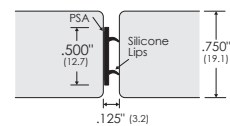

8217S-BK*

Self-adhesive lips seal.
Suitable for glass doors.
Black silicone

ZERO CLOSED CELL SPONGE NEOPRENE SEALS

8172N*

Closed cell sponge neoprene, 6.4mm x 3.2mm.
With PSA backing, black.
22.8 metre coil (75 ft)

8770N*

Closed cell sponge neoprene, 12.7mm x 3.2mm.
With PSA backing, black.
22.8 metre coil (75 ft)

312N*

Closed cell sponge neoprene, 12.7mm x 4.7mm.
With PSA backing, black.
15.2 metre coil (50 ft)

8780N*

Closed cell sponge neoprene, 25.4mm x 2.4mm.
With optional PSA backing.
Black

826N*

Closed cell sponge neoprene, 9.5mm x 3.2mm.
With PSA backing.
Black

926N*

Closed cell sponge neoprene, 9.5mm x 4.7mm.
With PSA backing, black.
15.2 metre coil (50 ft)

2070N*

Closed cell sponge neoprene, 9.5mm x 6.4mm.
With PSA backing.
Black U-shape

810N*

Closed cell sponge neoprene, 15.9mm x 15.9mm.
With PSA backing.
Black

811N*

Closed cell sponge neoprene, 19.1mm x 15.9mm.
With PSA backing.
Black