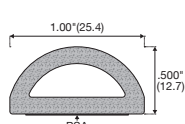

Closed cell sponge neoprene, 25.4mm x 2.4mm.
With optional PSA backing.
Black

826N*

Closed cell sponge neoprene, 9.5mm x 3.2mm.
With PSA backing.
Black

926N*

Closed cell sponge neoprene, 9.5mm x 4.7mm.
With PSA backing, black.
15.2 metre coil (50 ft)

139N*

Closed cell sponge neoprene, 31.8mm x 3.2mm.
With optional PSA backing.
Black

318N*

Closed cell sponge neoprene, 19.1mm x 9.5mm.
With optional PSA backing.
Black

3708N*

Closed cell sponge neoprene, 25.4mm x 10.2mm.
With optional PSA backing.
Black

2070N*

Closed cell sponge neoprene, 9.5mm x 6.4mm.
With PSA backing.
Black U-shape

810N*

Closed cell sponge neoprene, 15.9mm x 15.9mm.
With PSA backing.
Black

811N*

Closed cell sponge neoprene, 19.1mm x 15.9mm.
With PSA backing.
Black

812N*

Closed cell sponge neoprene, 25.4mm x 12.7mm.
With PSA backing.
Black

813N*

Closed cell sponge neoprene, 31.8mm x 15.9mm.
With PSA backing.
Black