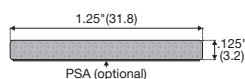

Closed cell sponge neoprene, 25.4mm x 2.4mm.
With optional PSA backing.
Black

826N*

Closed cell sponge neoprene, 9.5mm x 3.2mm.
With PSA backing.
Black

926N*

Closed cell sponge neoprene, 9.5mm x 4.7mm.
With PSA backing, black.
15.2 metre coil (50 ft)

139N*

Closed cell sponge neoprene, 31.8mm x 3.2mm.
With optional PSA backing.
Black

318N*

Closed cell sponge neoprene, 19.1mm x 9.5mm.
With optional PSA backing.
Black

3708N*

Closed cell sponge neoprene, 25.4mm x 10.2mm.
With optional PSA backing.
Black

2070N*

Closed cell sponge neoprene, 9.5mm x 6.4mm.
With PSA backing.
Black U-shape

810N*

Closed cell sponge neoprene, 15.9mm x 15.9mm.
With PSA backing.
Black

811N*

Closed cell sponge neoprene, 19.1mm x 15.9mm.
With PSA backing.
Black