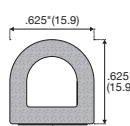

Closed cell sponge neoprene, 25.4mm x 2.4mm.
With optional PSA backing.
Black

826N*

Closed cell sponge neoprene, 9.5mm x 3.2mm.
With PSA backing.
Black

926N*

Closed cell sponge neoprene, 9.5mm x 4.7mm.
With PSA backing, black.
15.2 metre coil (50 ft)

139N*

Closed cell sponge neoprene, 31.8mm x 3.2mm.
With optional PSA backing.
Black

318N*

Closed cell sponge neoprene, 19.1mm x 9.5mm.
With optional PSA backing.
Black

3708N*

Closed cell sponge neoprene, 25.4mm x 10.2mm.
With optional PSA backing.
Black

2070N*

Closed cell sponge neoprene, 9.5mm x 6.4mm.
With PSA backing.
Black U-shape

810N*

Closed cell sponge neoprene, 15.9mm x 15.9mm.
With PSA backing.
Black

811N*

Closed cell sponge neoprene, 19.1mm x 15.9mm.
With PSA backing.
Black

812N*

Closed cell sponge neoprene, 25.4mm x 12.7mm.
With PSA backing.
Black

813N*

Closed cell sponge neoprene, 31.8mm x 15.9mm.
With PSA backing.
Black