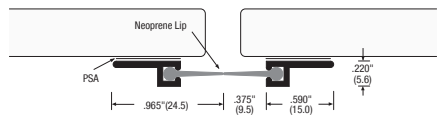

8194AA-PSA/8194AA-PSA

Self-adhesive anodised aluminium carrier with neoprene lip seal. Two strips for meeting stiles.
8194AA-PSA*/8194AA-PSA* (2 strips)
8194AA-PSA* (1 strip)