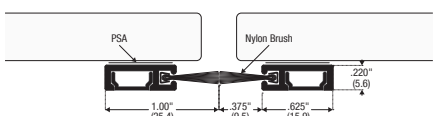

8879AA-PSA/8879AA-PSA

Self-adhesive anodised aluminium carrier with nylon brush seal. Two strips for meeting stiles. Clip on cover.
8879AA-PSA*/8879AA-PSA* (2 strips)
8879AA-PSA* (1 strip)