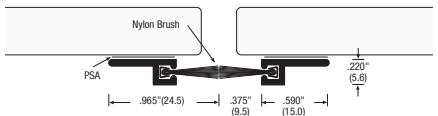

ZERO SELF-ADHESIVE GLASS DOOR EDGE SEALS - TO SUIT ANY GLASS THICKNESS

8193AA-PSA/8193AA-PSA

Self-adhesive anodised aluminium carrier with nylon brush seal. Two strips for meeting stiles.
8193AA-PSA/8193AA-PSA (2 strips)
8193AA-PSA (1 strip)