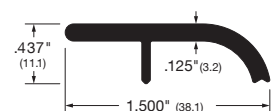

ZERO TRANSITION & BUTT THRESHOLDS

Sizes: 914mm (3 ft), 1219mm (4 ft), 1829mm (6 ft), 2134mm (7 ft), 3048mm (10 ft). Other sizes available to order, maximum 3048mm.

Finishes: A=mill aluminium and B=self colour brass (aka US bronze) where indicated.

Availability: usually ex-stock except items marked with an asterisk, which are to special order (3-5 weeks) depending on quantity.

70B

76mm wide x 16mm high threshold for in-swing or out-swing doors.
70B* Brass, self colour

76B

89mm wide x 22mm high threshold for in-swing doors.
76B* Brass, self colour

80B

108mm wide x 16mm high threshold for in-swing doors.
80B* Brass, self colour

175A, 175B

127mm wide x 22mm high threshold for in-swing doors.
175A Aluminium, mill finish
175B* Brass, self colour

643A

76mm wide x 25mm high carpet divider threshold.
643A Aluminium, mill finish

304A

38mm wide x 11mm high butt threshold.
304A Aluminium, mill finish