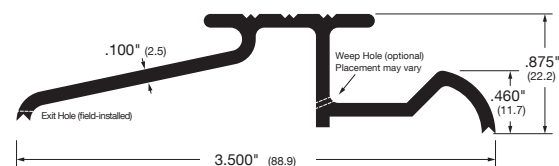

ZERO TRANSITION & BUTT THRESHOLDS

Sizes: 914mm (3 ft), 1219mm (4 ft), 1829mm (6 ft), 2134mm (7 ft), 3048mm (10 ft). Other sizes available to order, maximum 3048mm.

Finishes: A=mill aluminium and B=self colour brass (aka US bronze) where indicated.

Availability: usually ex-stock except items marked with an asterisk, which are to special order (3-5 weeks) depending on quantity.

70B

76mm wide x 16mm high threshold for in-swing or out-swing doors.
70B* Brass, self colour

76B

89mm wide x 22mm high threshold for in-swing doors.
76B* Brass, self colour

80B

108mm wide x 16mm high threshold for in-swing doors.
80B* Brass, self colour

175A, 175B

127mm wide x 22mm high threshold for in-swing doors.
175A Aluminium, mill finish
175B* Brass, self colour

643A

76mm wide x 25mm high carpet divider threshold.
643A Aluminium, mill finish

304A

38mm wide x 11mm high butt threshold.
304A Aluminium, mill finish