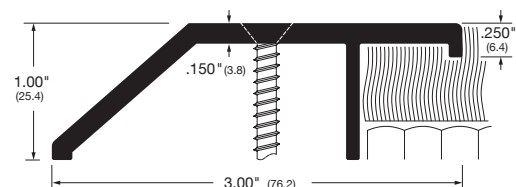

ZERO TRANSITION & BUTT THRESHOLDS

Sizes: 914mm (3 ft), 1219mm (4 ft), 1829mm (6 ft), 2134mm (7 ft), 3048mm (10 ft). Other sizes available to order, maximum 3048mm.

Finishes: A=mill aluminium and B=self colour brass (aka US bronze) where indicated.

Availability: usually ex-stock except items marked with an asterisk, which are to special order (3-5 weeks) depending on quantity.

70B

76mm wide x 16mm high threshold for in-swing or out-swing doors.
70B* Brass, self colour

76B

89mm wide x 22mm high threshold for in-swing doors.
76B* Brass, self colour

80B

108mm wide x 16mm high threshold for in-swing doors.
80B* Brass, self colour

175A, 175B

127mm wide x 22mm high threshold for in-swing doors.
175A Aluminium, mill finish
175B* Brass, self colour

643A

76mm wide x 25mm high carpet divider threshold.
643A Aluminium, mill finish

304A

38mm wide x 11mm high butt threshold.
304A Aluminium, mill finish