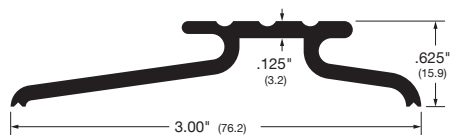

ZERO TRANSITION & BUTT THRESHOLDS

Sizes: 914mm (3 ft), 1219mm (4 ft), 1829mm (6 ft), 2134mm (7 ft), 3048mm (10 ft). Other sizes available to order, maximum 3048mm.

Finishes: A=mill aluminium and B=self colour brass (aka US bronze) where indicated.

Availability: usually ex-stock except items marked with an asterisk, which are to special order (3-5 weeks) depending on quantity.

70B

76mm wide x 16mm high threshold for in-swing or out-swing doors.
70B* Brass, self colour

76B

89mm wide x 22mm high threshold for in-swing doors.
76B* Brass, self colour

80B

108mm wide x 16mm high threshold for in-swing doors.
80B* Brass, self colour

175A, 175B

127mm wide x 22mm high threshold for in-swing doors.
175A Aluminium, mill finish
175B* Brass, self colour

643A

76mm wide x 25mm high carpet divider threshold.
643A Aluminium, mill finish

304A

38mm wide x 11mm high butt threshold.
304A Aluminium, mill finish