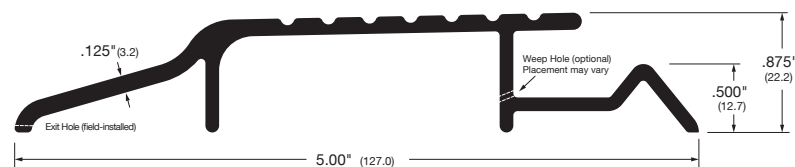

ZERO TRANSITION & BUTT THRESHOLDS

Sizes: 914mm (3 ft), 1219mm (4 ft), 1829mm (6 ft), 2134mm (7 ft), 3048mm (10 ft). Other sizes available to order, maximum 3048mm.

Finishes: A=mill aluminium and B=self colour brass (aka US bronze) where indicated.

Availability: usually ex-stock except items marked with an asterisk, which are to special order (3-5 weeks) depending on quantity.

70B

76mm wide x 16mm high threshold for in-swing or out-swing doors.
70B* Brass, self colour

76B

89mm wide x 22mm high threshold for in-swing doors.
76B* Brass, self colour

80B

108mm wide x 16mm high threshold for in-swing doors.
80B* Brass, self colour

175A, 175B

127mm wide x 22mm high threshold for in-swing doors.
175A Aluminium, mill finish
175B* Brass, self colour

643A

76mm wide x 25mm high carpet divider threshold.
643A Aluminium, mill finish

304A

38mm wide x 11mm high butt threshold.
304A Aluminium, mill finish