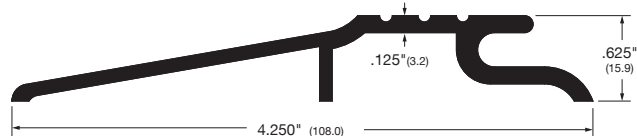

ZERO TRANSITION & BUTT THRESHOLDS

Sizes: 914mm (3 ft), 1219mm (4 ft), 1829mm (6 ft), 2134mm (7 ft), 3048mm (10 ft). Other sizes available to order, maximum 3048mm.

Finishes: A=mill aluminium and B=self colour brass (aka US bronze) where indicated.

Availability: usually ex-stock except items marked with an asterisk, which are to special order (3-5 weeks) depending on quantity.

70B

76mm wide x 16mm high threshold for in-swing or out-swing doors.
70B* Brass, self colour

76B

89mm wide x 22mm high threshold for in-swing doors.
76B* Brass, self colour

80B

108mm wide x 16mm high threshold for in-swing doors.
80B* Brass, self colour

175A, 175B

127mm wide x 22mm high threshold for in-swing doors.
175A Aluminium, mill finish
175B* Brass, self colour

643A

76mm wide x 25mm high carpet divider threshold.
643A Aluminium, mill finish

304A

38mm wide x 11mm high butt threshold.
304A Aluminium, mill finish